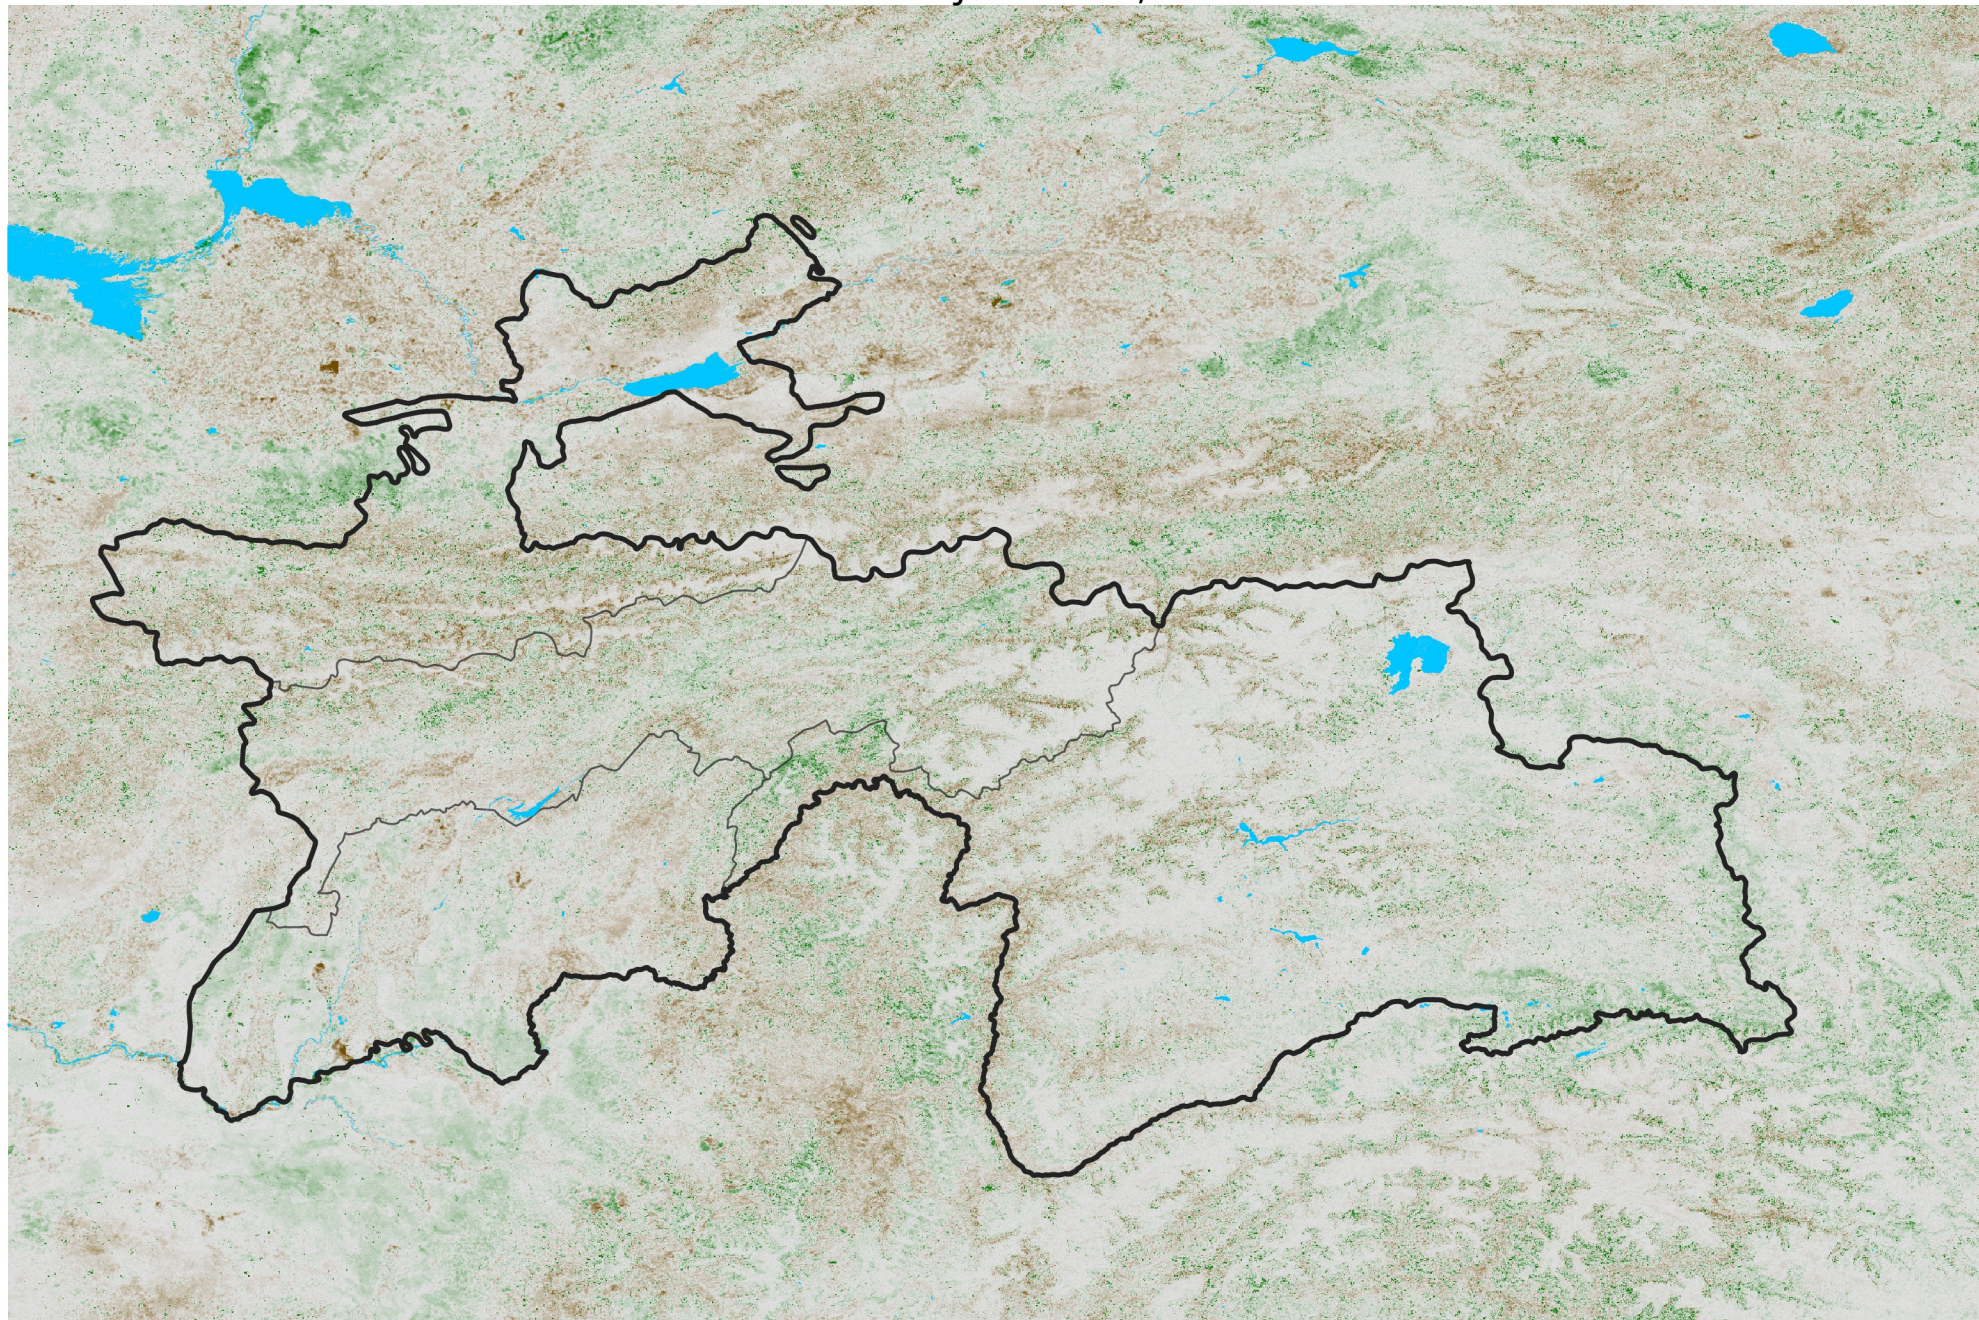

Tajikistan NDVI Anomaly

2013 minus Mean (2012 - 2021)

Period 36 / Jun 21 - 30, 2013

NDVI Anomaly

< -0.3 -0.2 -0.1 -0.05 0.05 0.1 0.2 > 0.3

Negative

No Difference

Positive