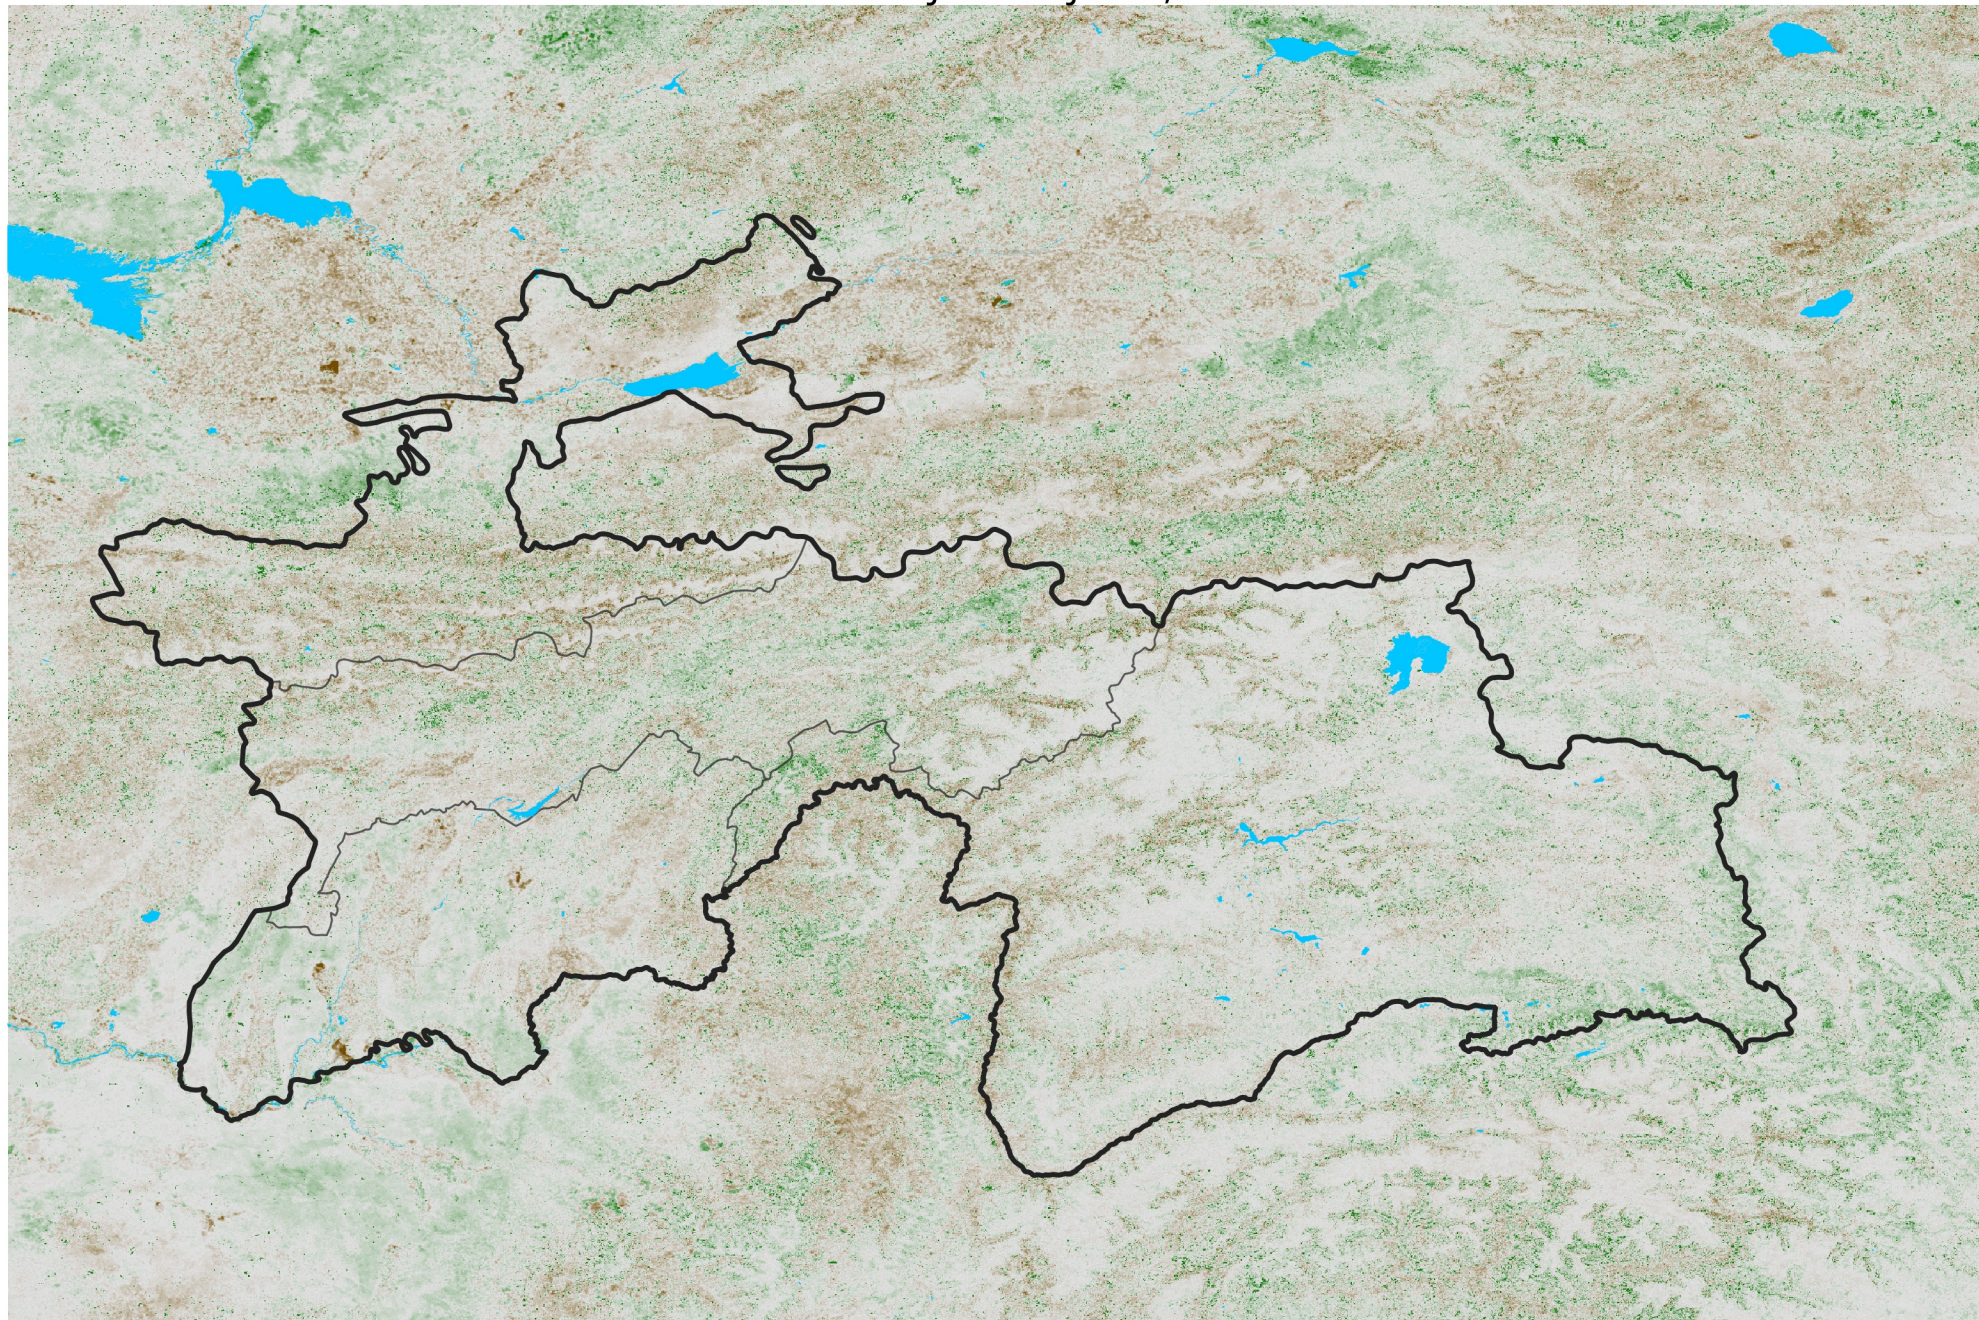

Tajikistan NDVI Anomaly

2013 minus Mean (2012 - 2021)

Period 37 / Jun 26 - Jul 05, 2013

NDVI Anomaly

< -0.3 -0.2 -0.1 -0.05 0.05 0.1 0.2 > 0.3

Negative

No Difference

Positive