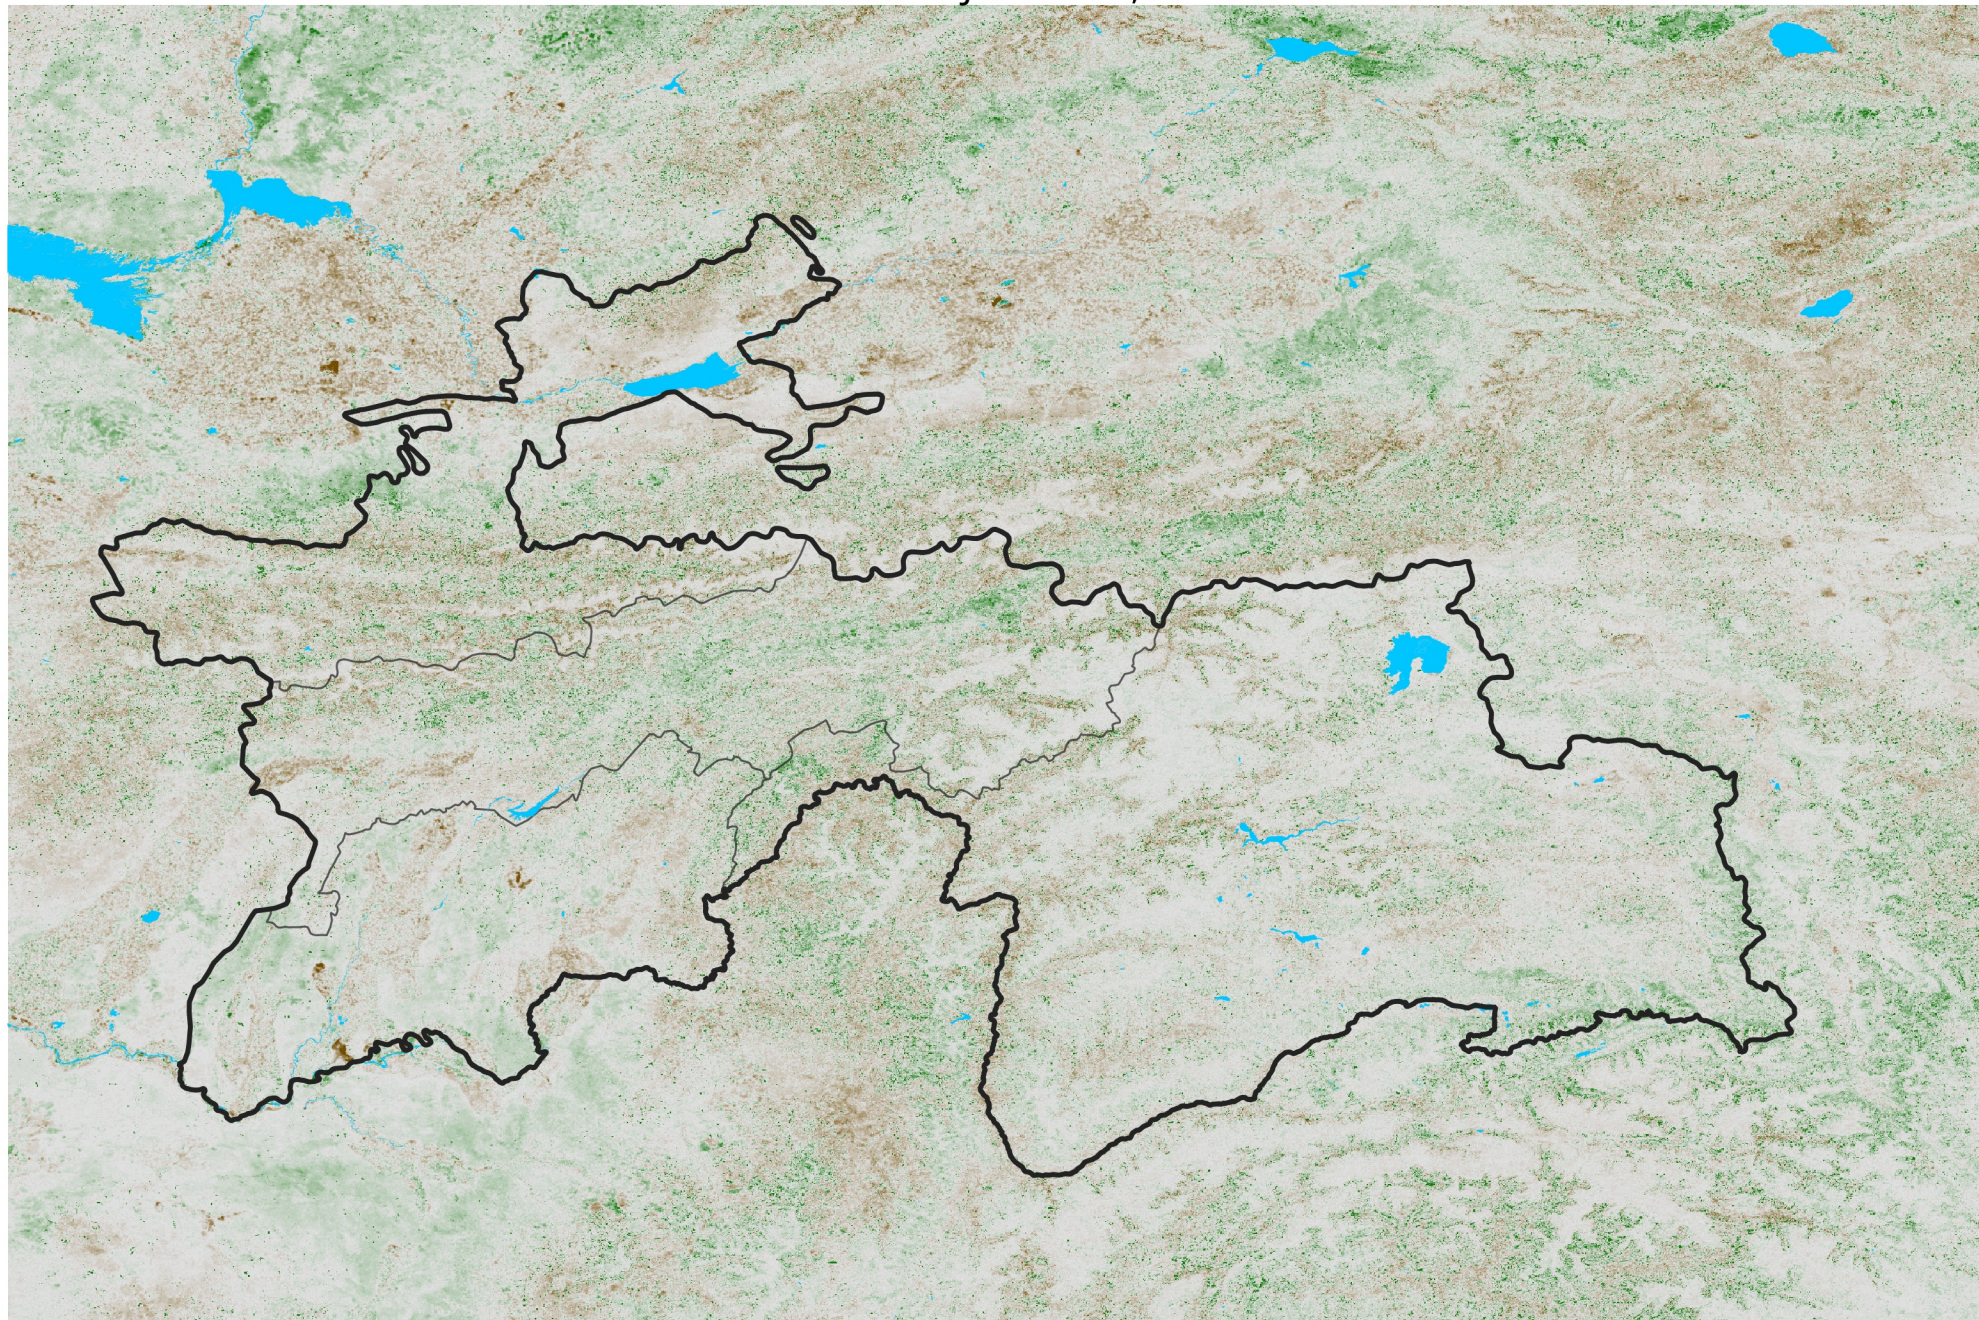

Tajikistan NDVI Anomaly

2013 minus Mean (2012 - 2021)

Period 38 / Jul 01 - 10, 2013

NDVI Anomaly

< -0.3 -0.2 -0.1 -0.05 0.05 0.1 0.2 > 0.3

Negative

No Difference

Positive