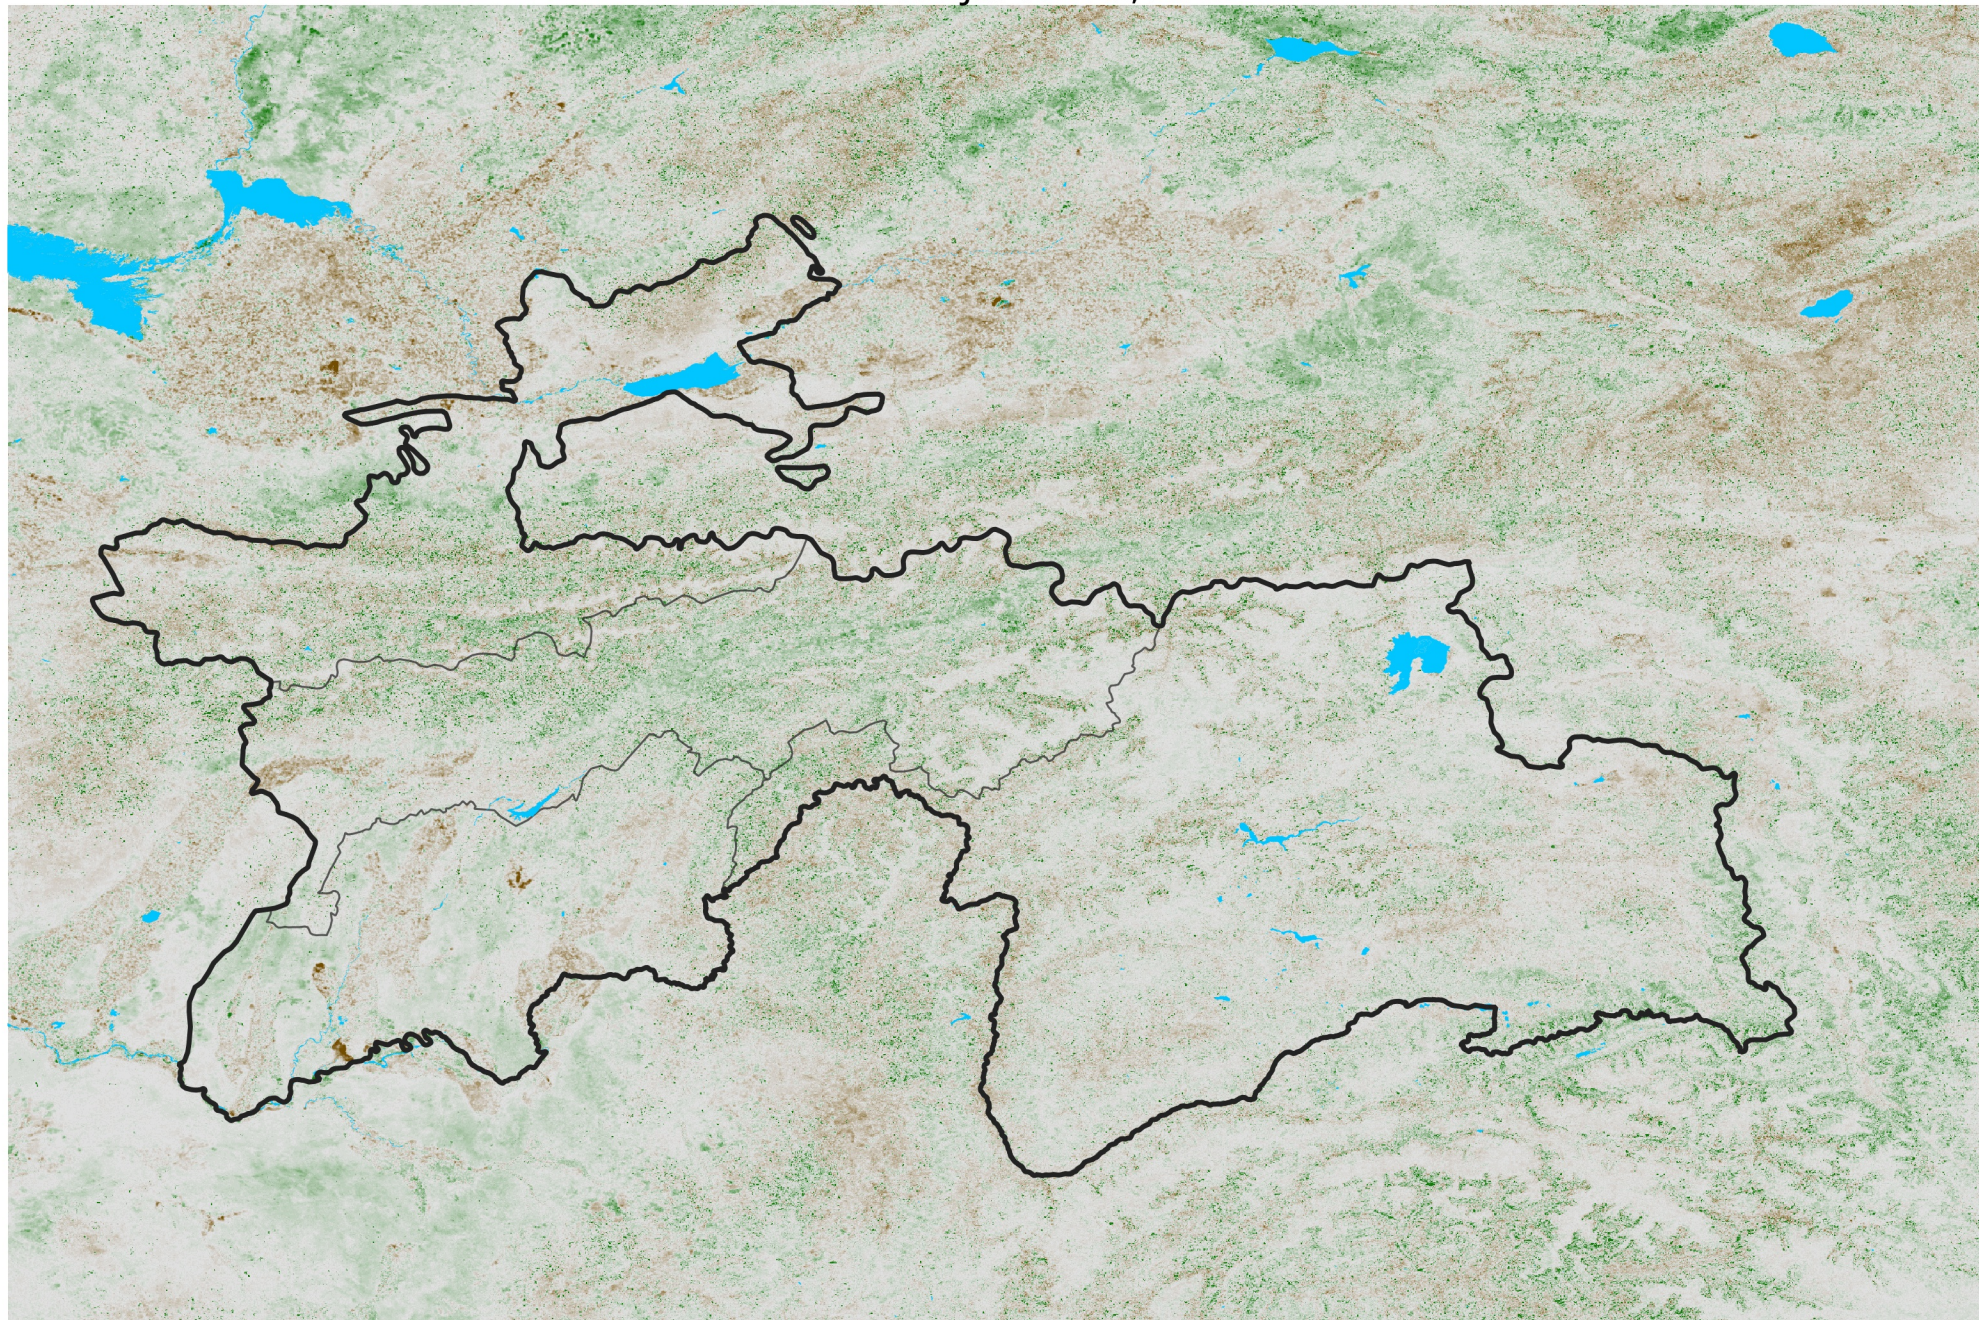

Tajikistan NDVI Anomaly

2013 minus Mean (2012 - 2021)

Period 40 / Jul 11 - 20, 2013

NDVI Anomaly

< -0.3 -0.2 -0.1 -0.05 0.05 0.1 0.2 > 0.3

Negative

No Difference

Positive