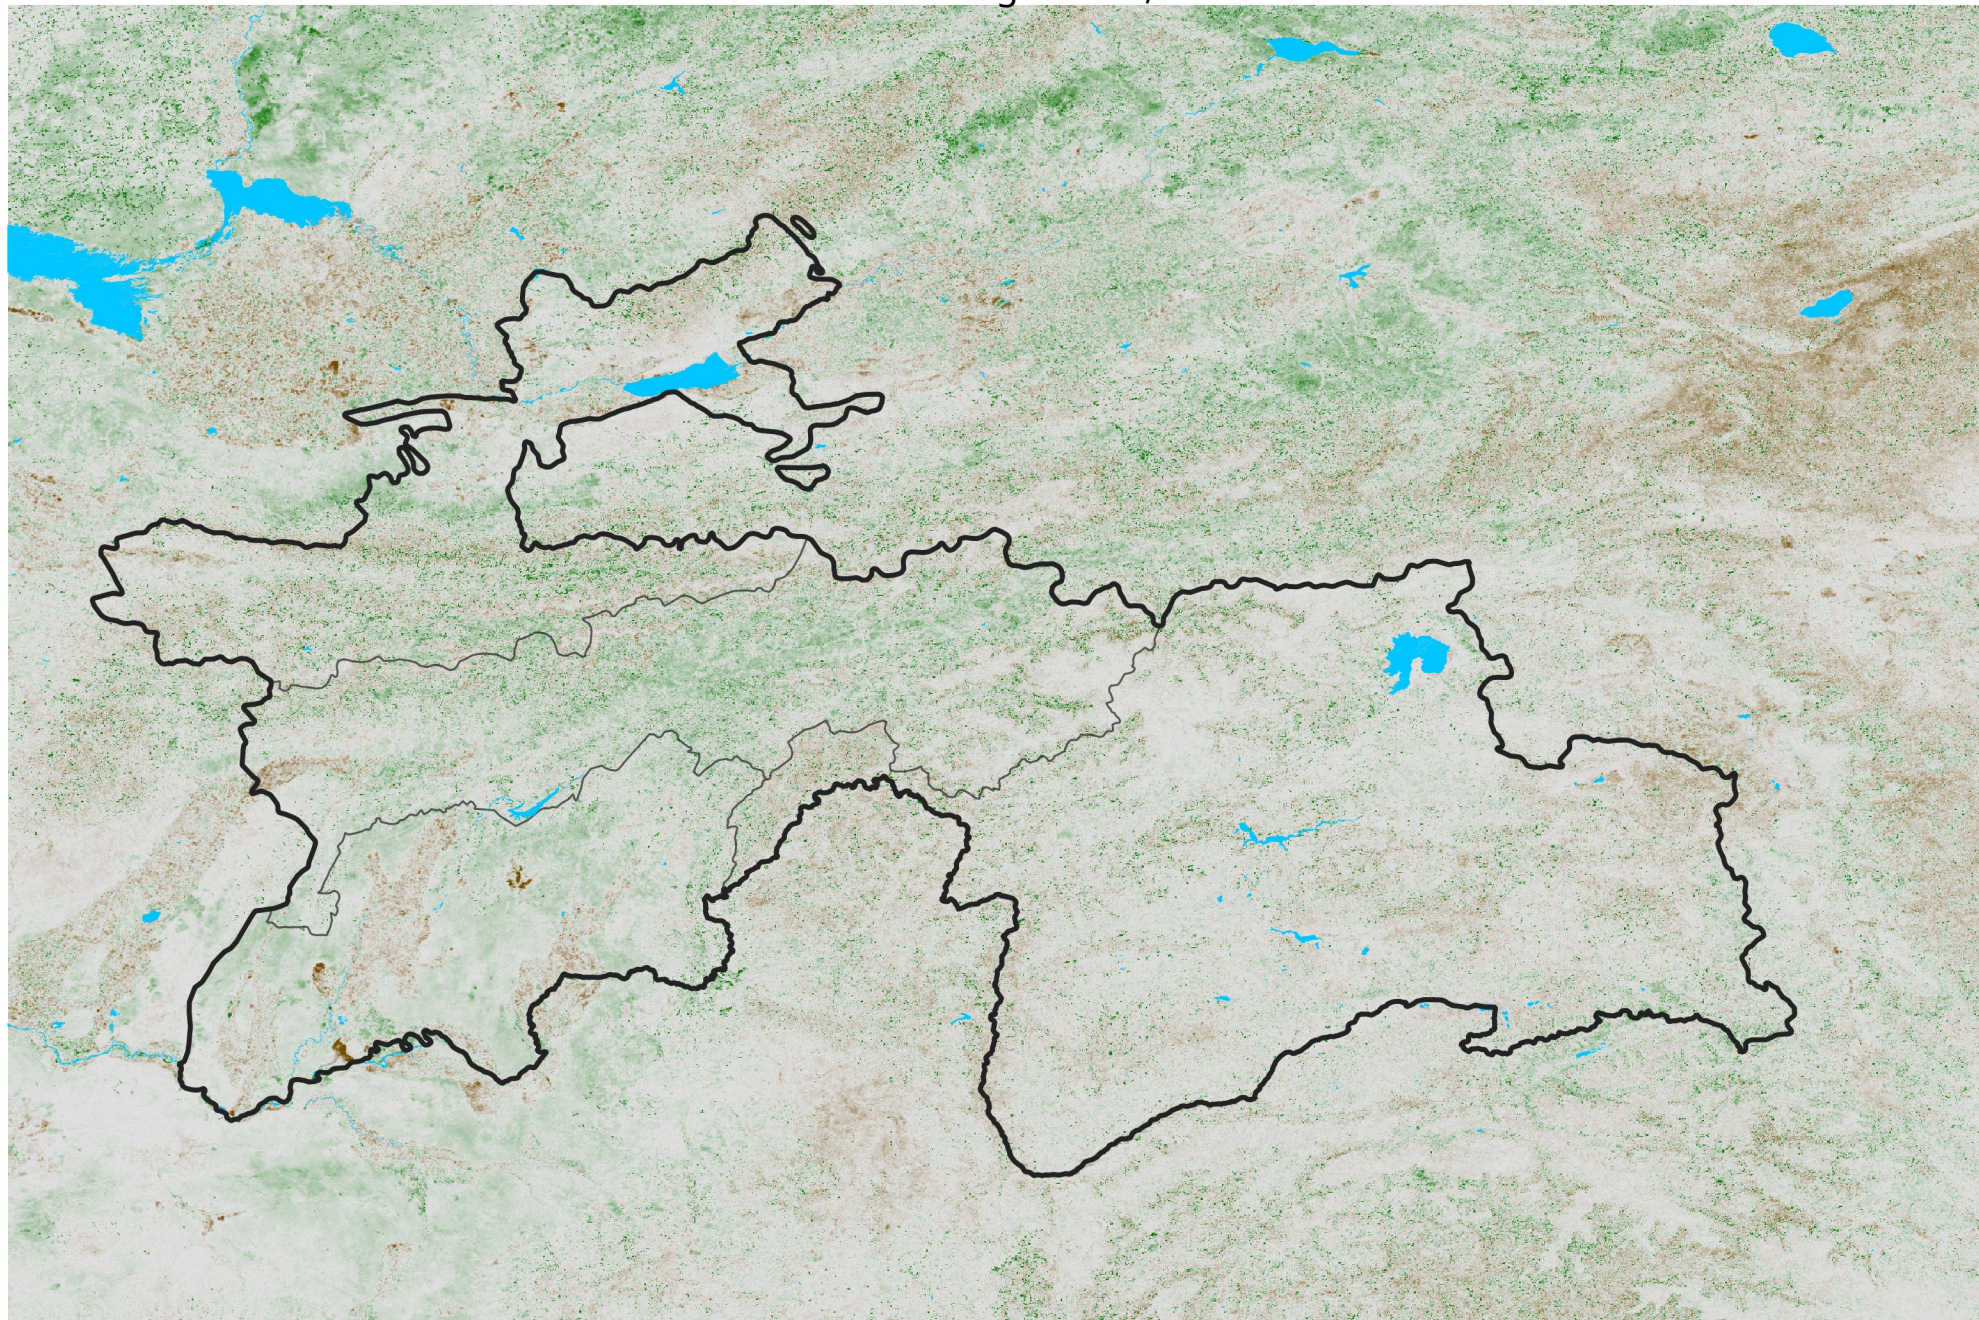

Tajikistan NDVI Anomaly

2013 minus Mean (2012 - 2021)

Period 44 / Aug 01 - 10, 2013

NDVI Anomaly

< -0.3 -0.2 -0.1 -0.05 0.05 0.1 0.2 > 0.3

Negative

No Difference

Positive