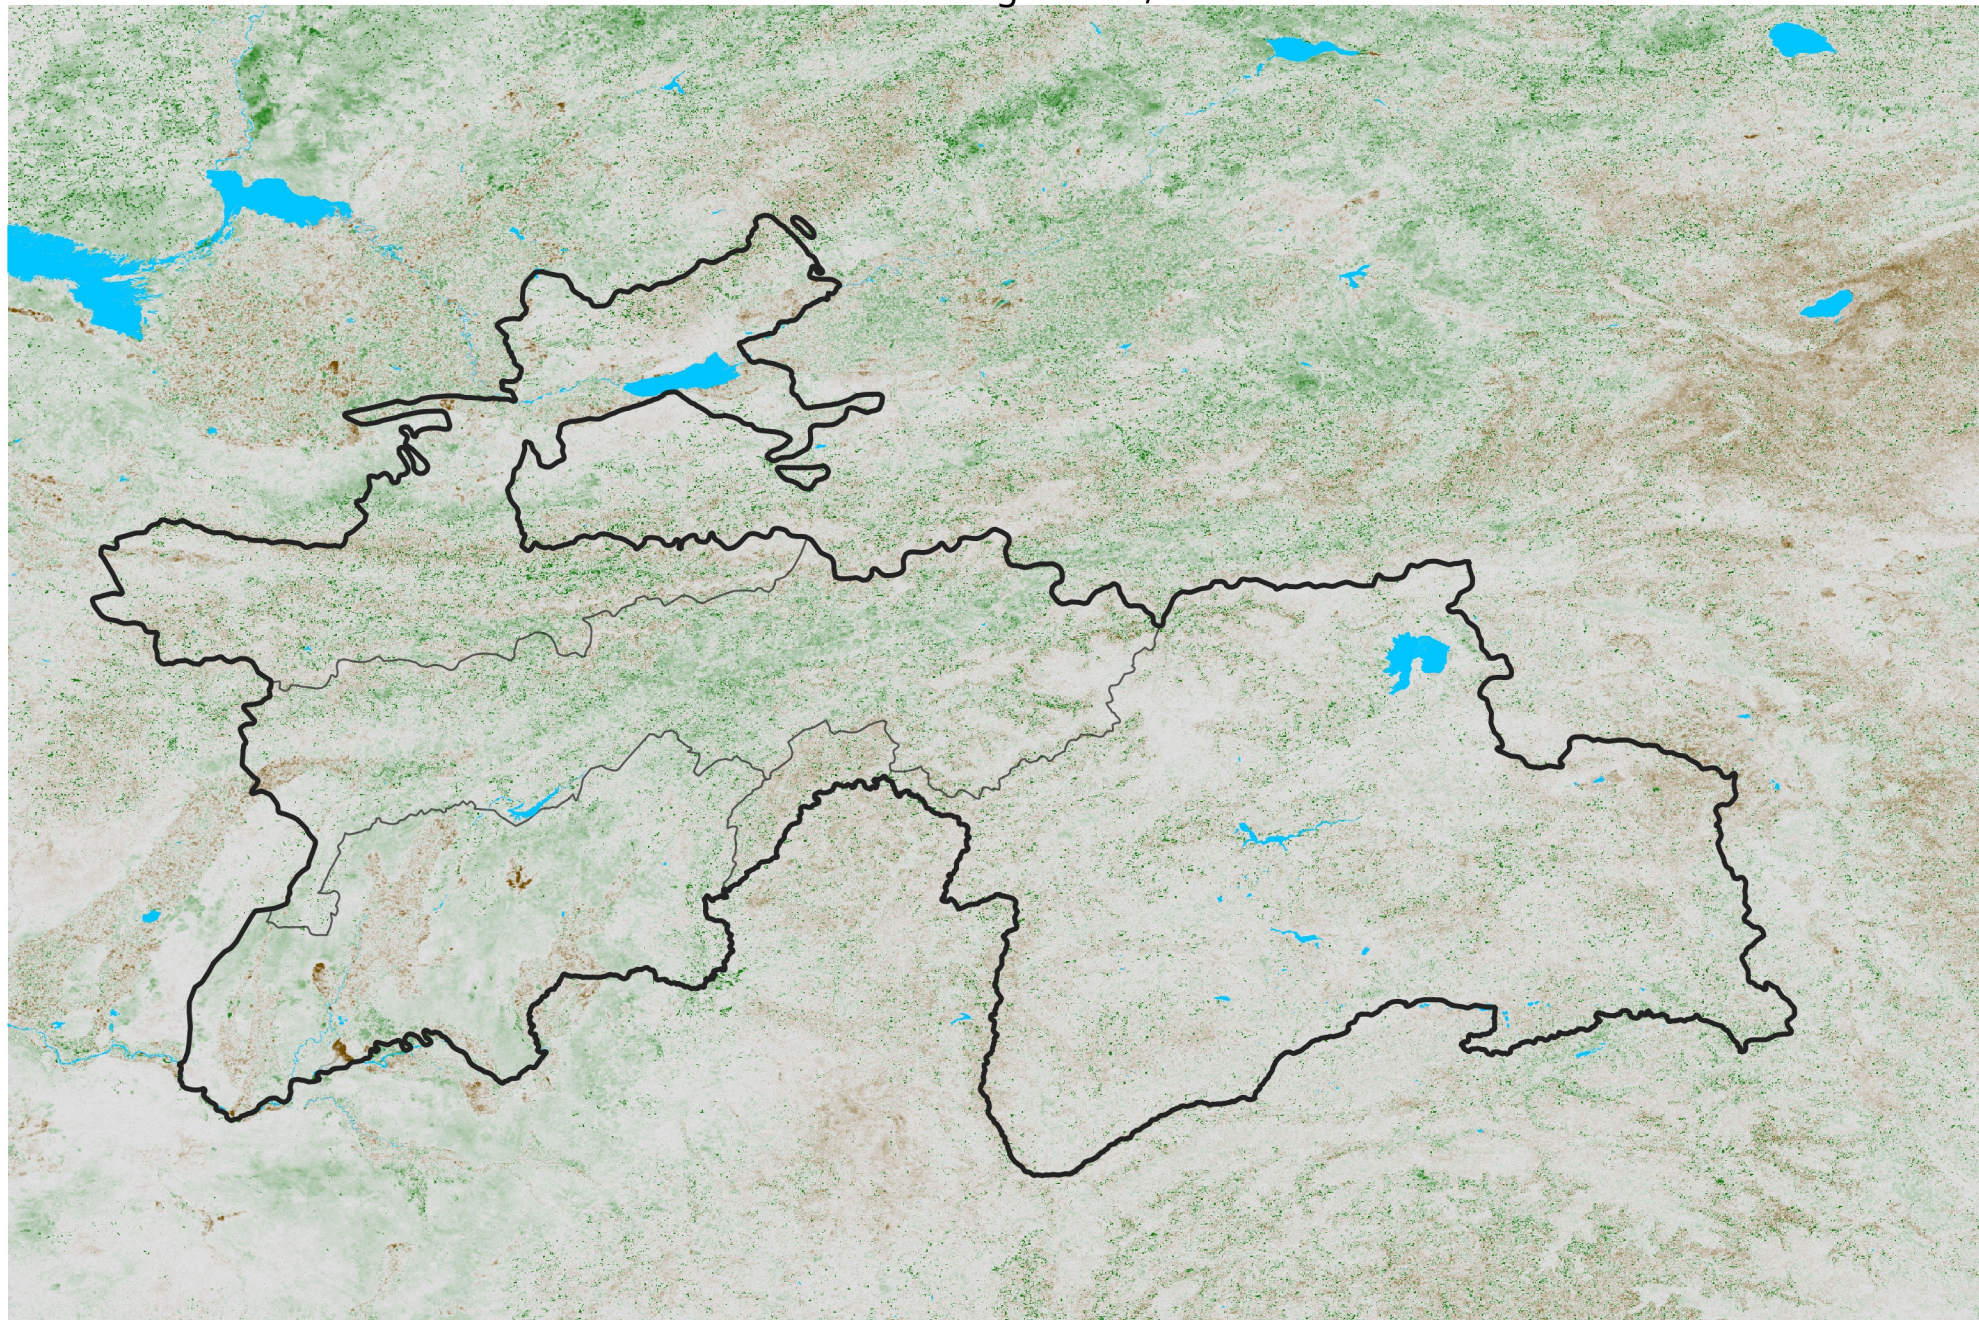

Tajikistan NDVI Anomaly

2013 minus Mean (2012 - 2021)

Period 45 / Aug 06 - 15, 2013

NDVI Anomaly

< -0.3 -0.2 -0.1 -0.05 0.05 0.1 0.2 > 0.3

Negative

No Difference

Positive