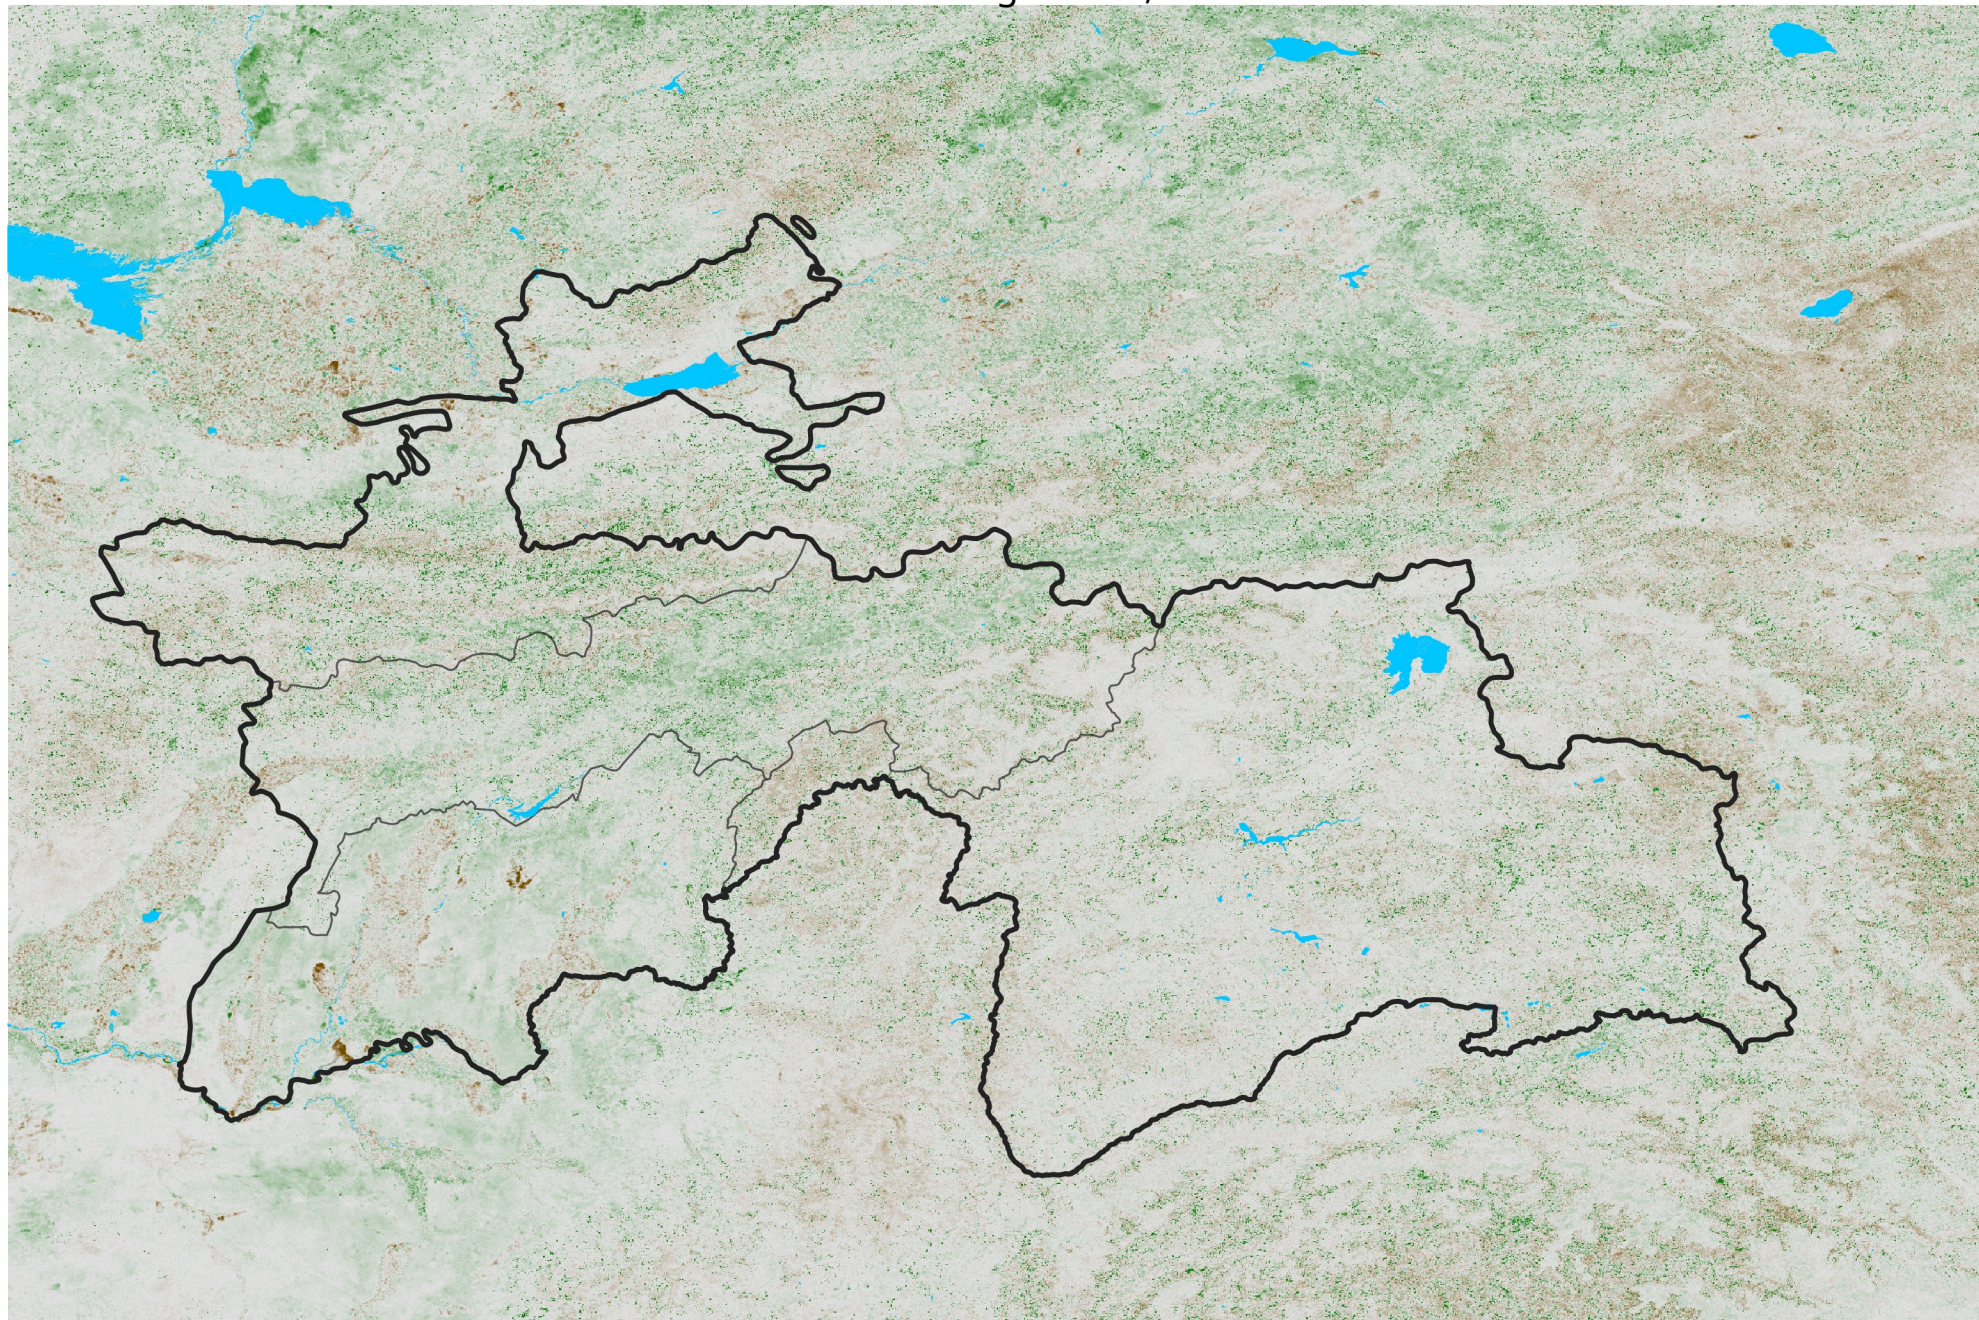

Tajikistan NDVI Anomaly

2013 minus Mean (2012 - 2021)

Period 47 / Aug 16 - 25, 2013

NDVI Anomaly

<math>< -0.3</math> -0.2 -0.1 -0.05 0.05 0.1 0.2 > 0.3

Negative

No Difference

Positive