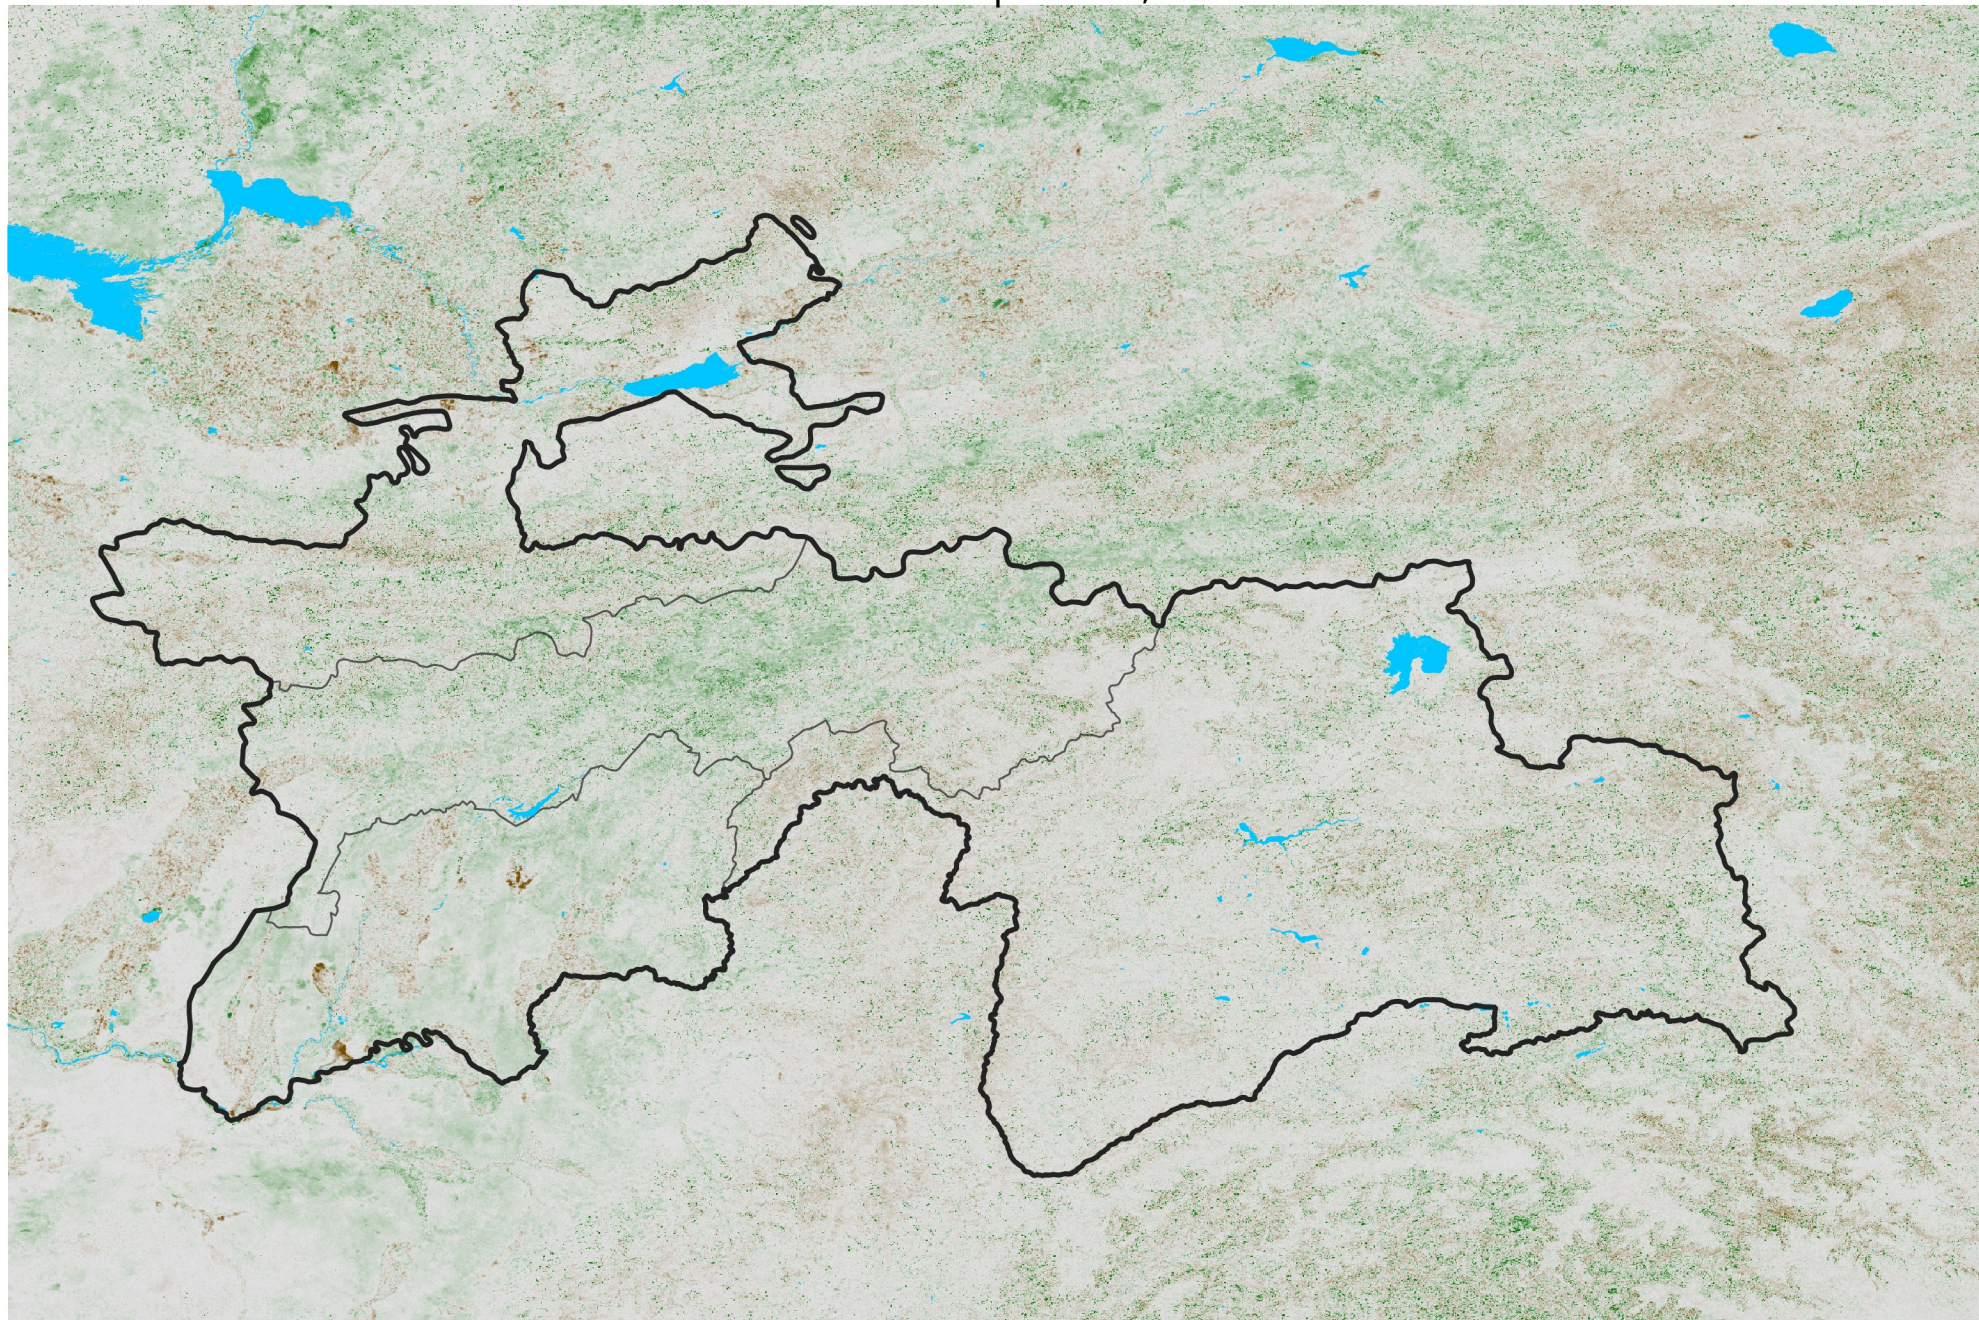

Tajikistan NDVI Anomaly

2013 minus Mean (2012 - 2021)

Period 50 / Sep 01 - 10, 2013

NDVI Anomaly

< -0.3 -0.2 -0.1 -0.05 0.05 0.1 0.2 > 0.3

Negative

No Difference

Positive