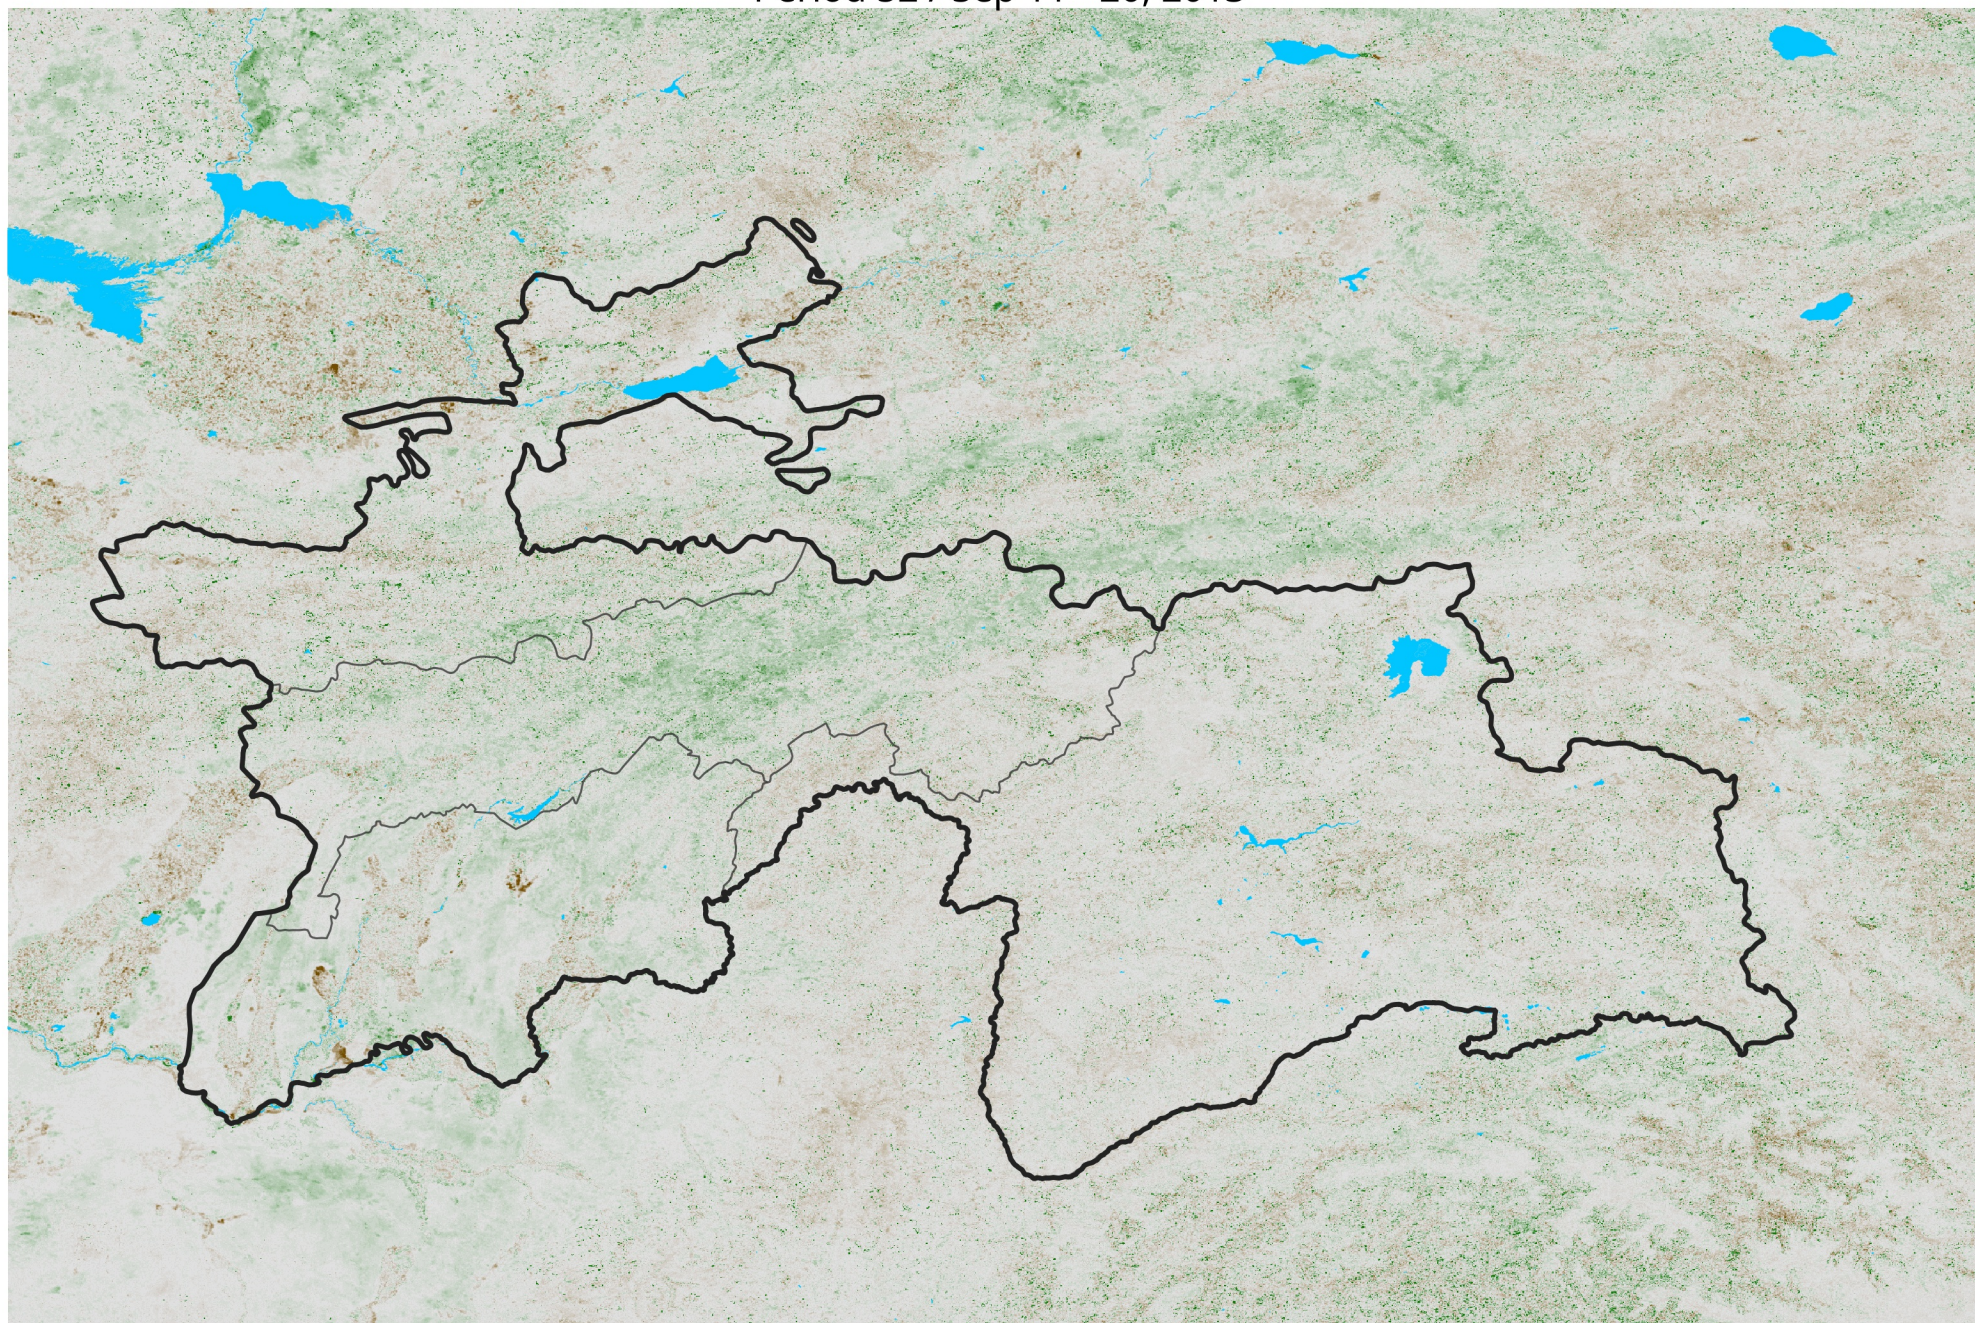

Tajikistan NDVI Anomaly

2013 minus Mean (2012 - 2021)

Period 52 / Sep 11 - 20, 2013

NDVI Anomaly

< -0.3 -0.2 -0.1 -0.05 0.05 0.1 0.2 > 0.3

Negative

No Difference

Positive