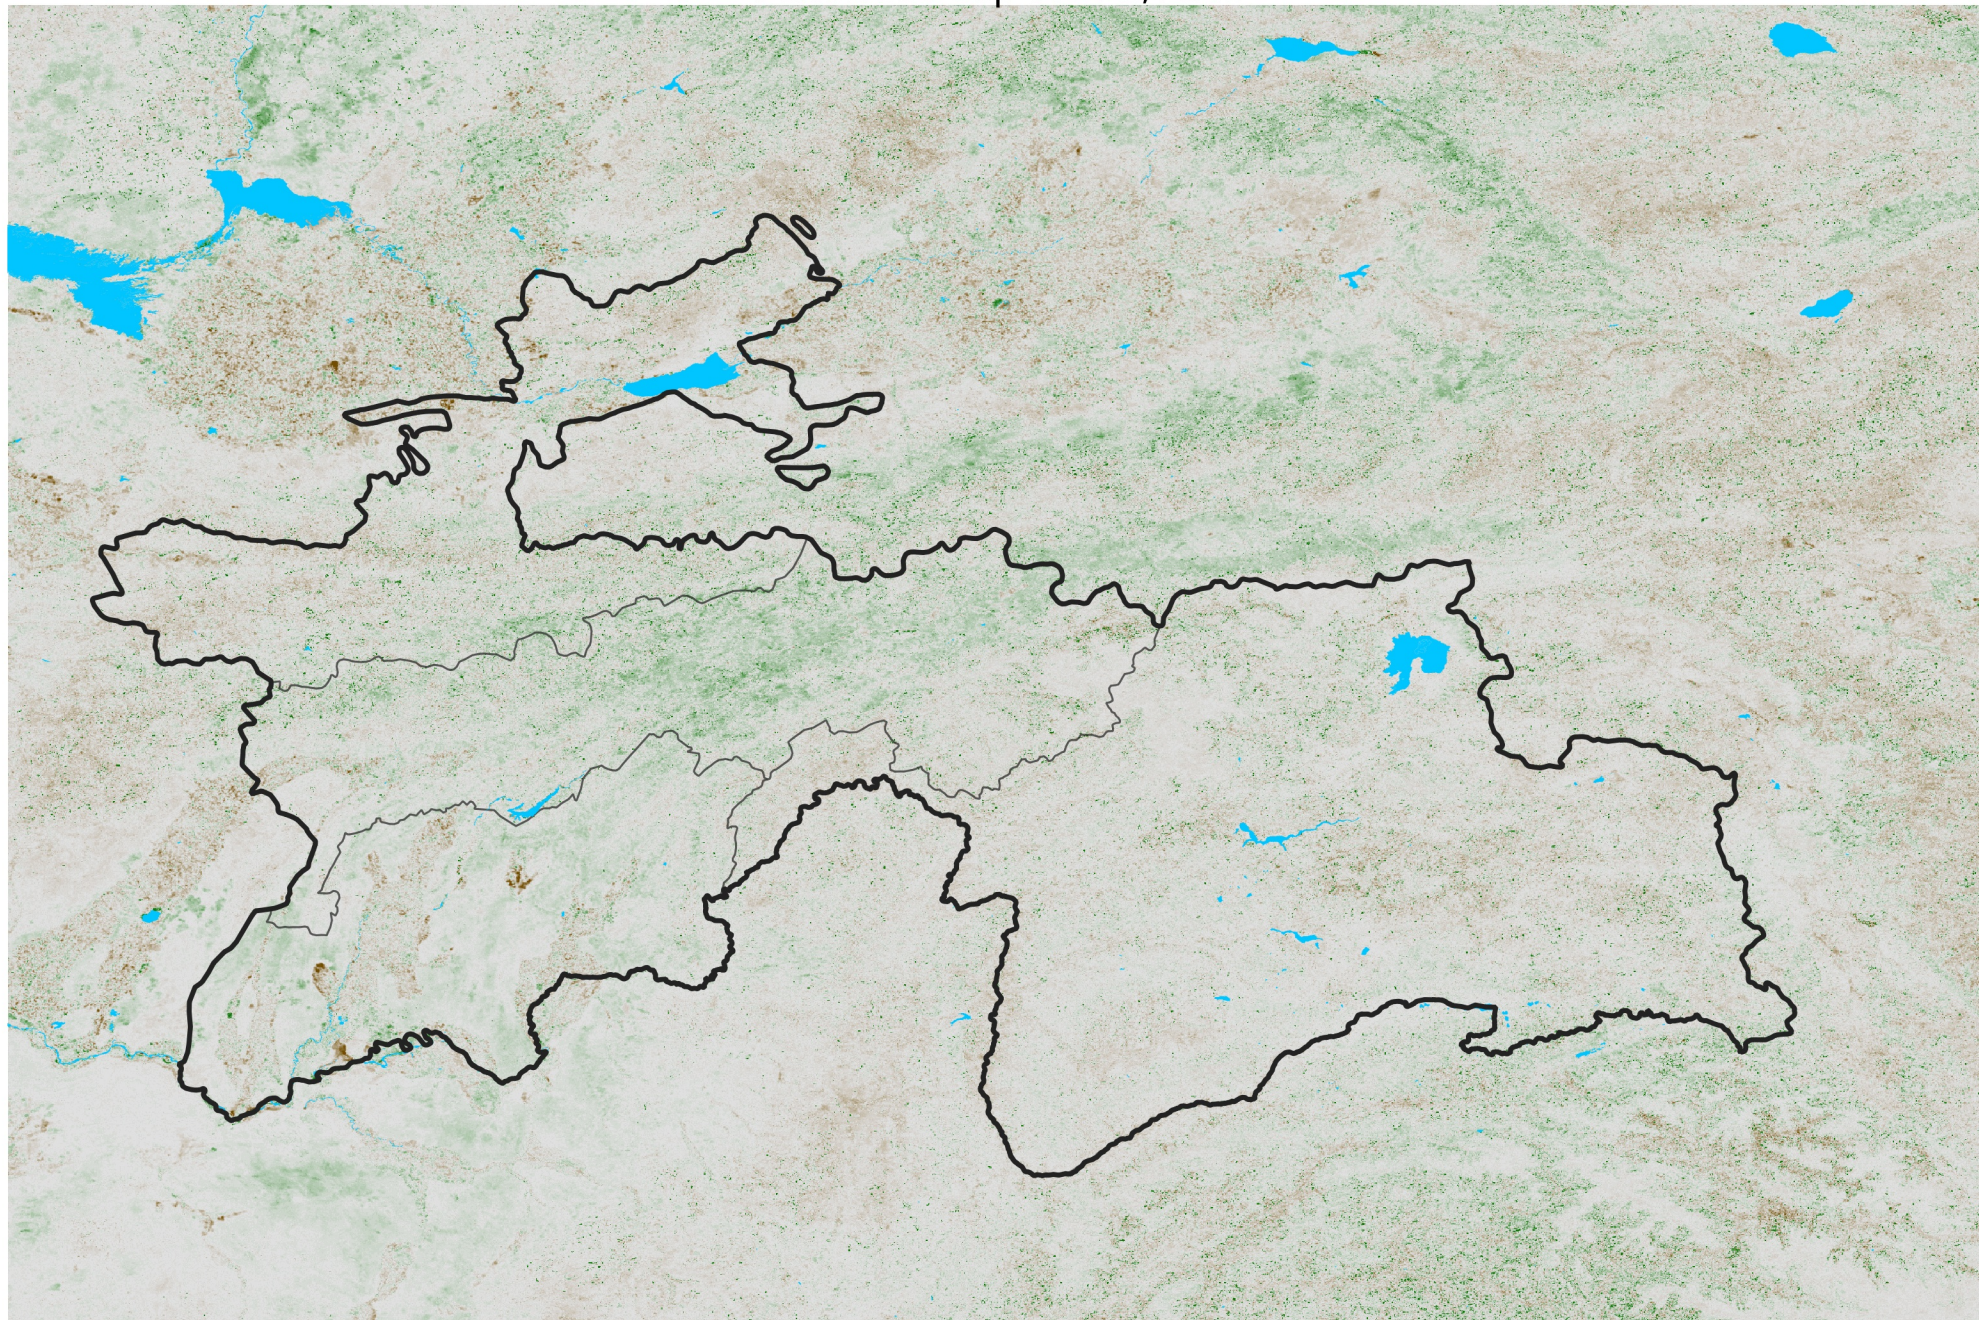

Tajikistan NDVI Anomaly

2013 minus Mean (2012 - 2021)

Period 53 / Sep 16 - 25, 2013

NDVI Anomaly

< -0.3 -0.2 -0.1 -0.05 0.05 0.1 0.2 > 0.3

Negative

No Difference

Positive