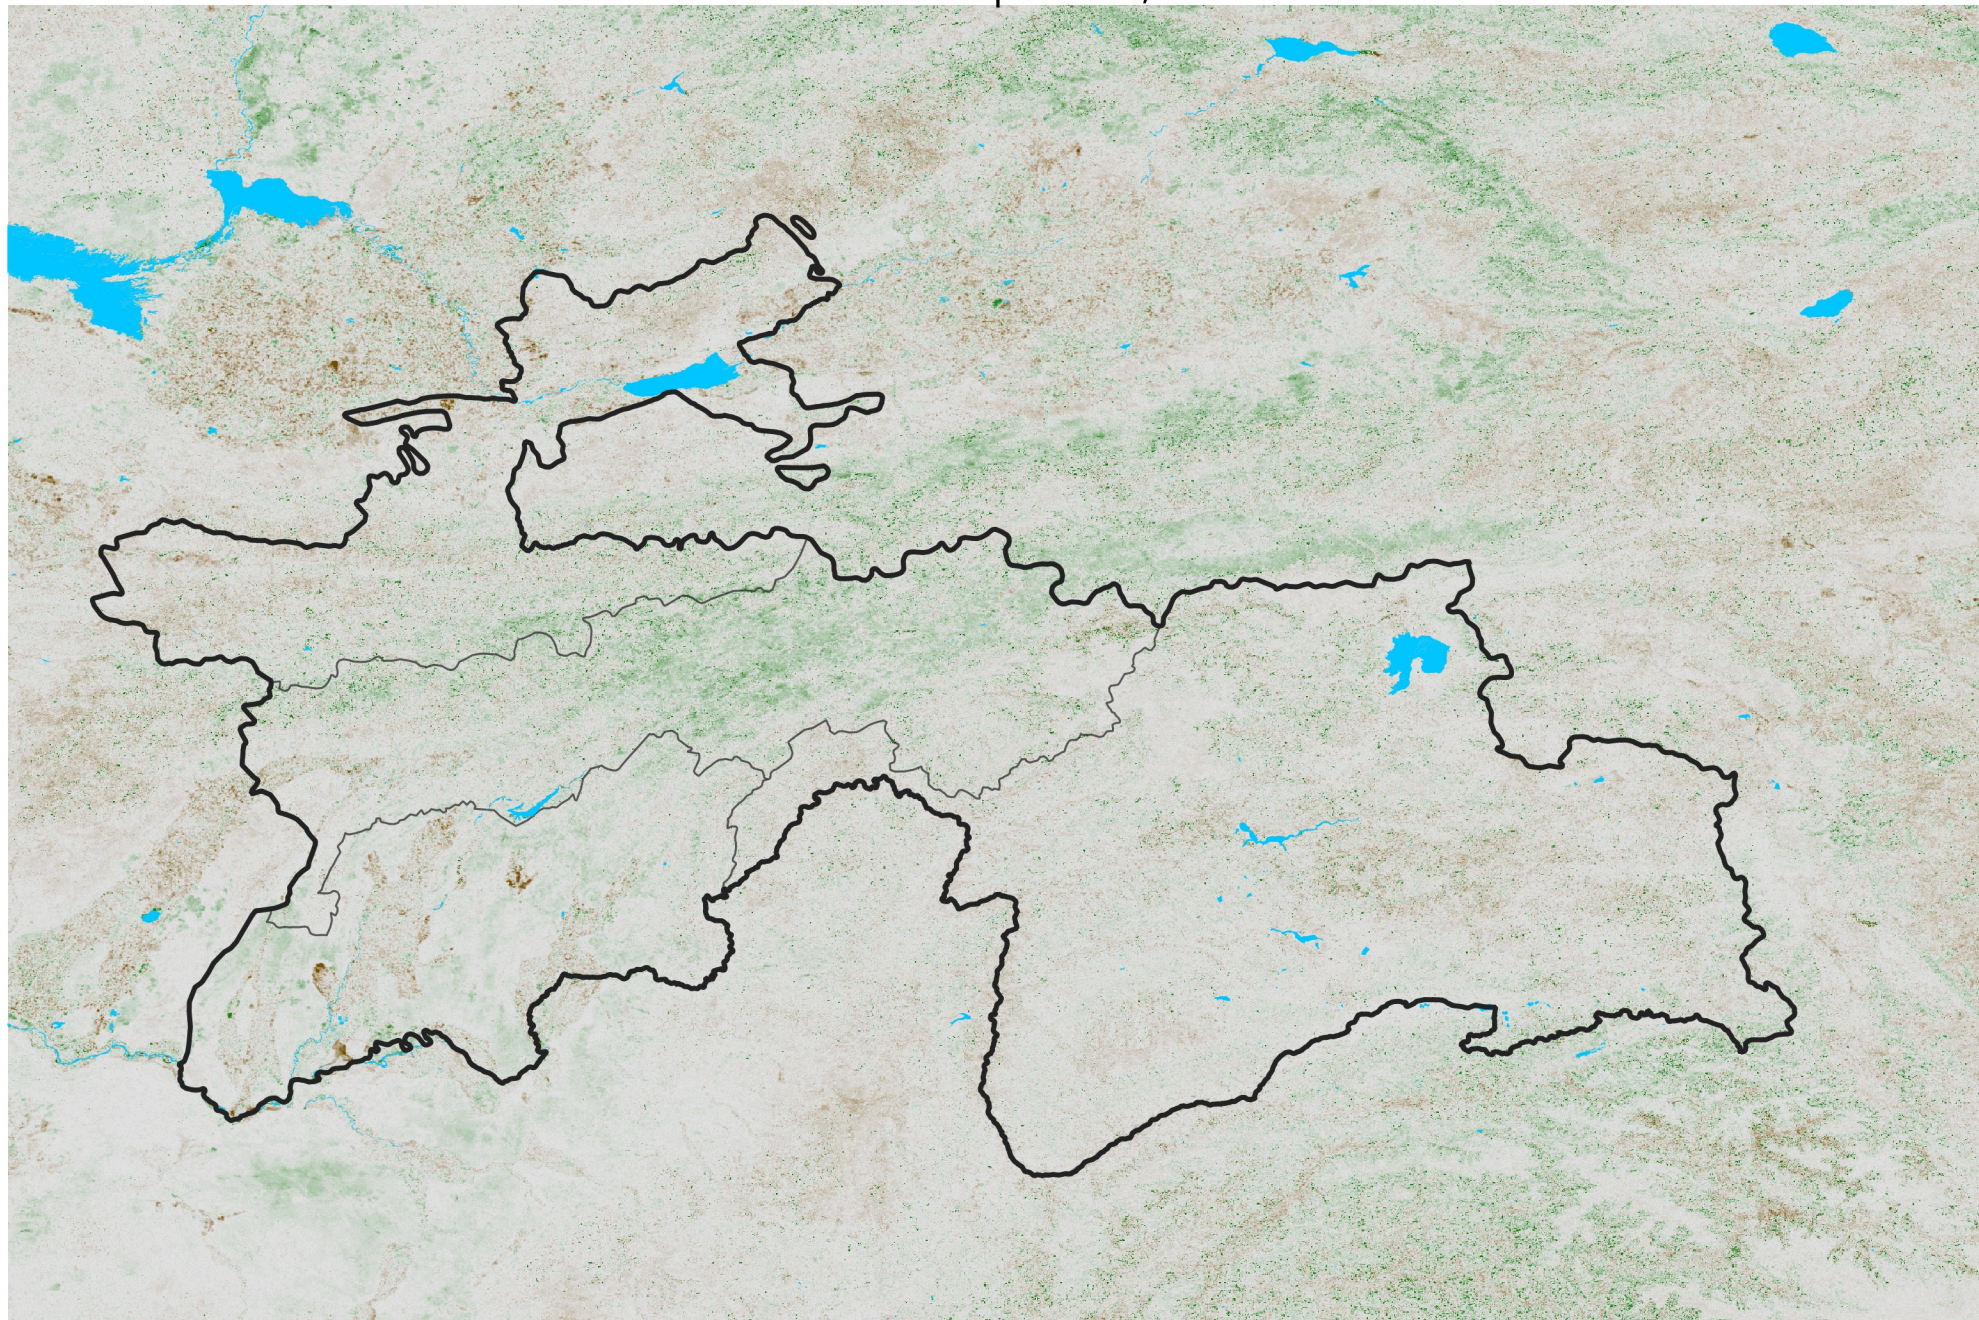

Tajikistan NDVI Anomaly

2013 minus Mean (2012 - 2021)

Period 54 / Sep 21 - 30, 2013

NDVI Anomaly

< -0.3 -0.2 -0.1 -0.05 0.05 0.1 0.2 > 0.3

Negative

No Difference

Positive