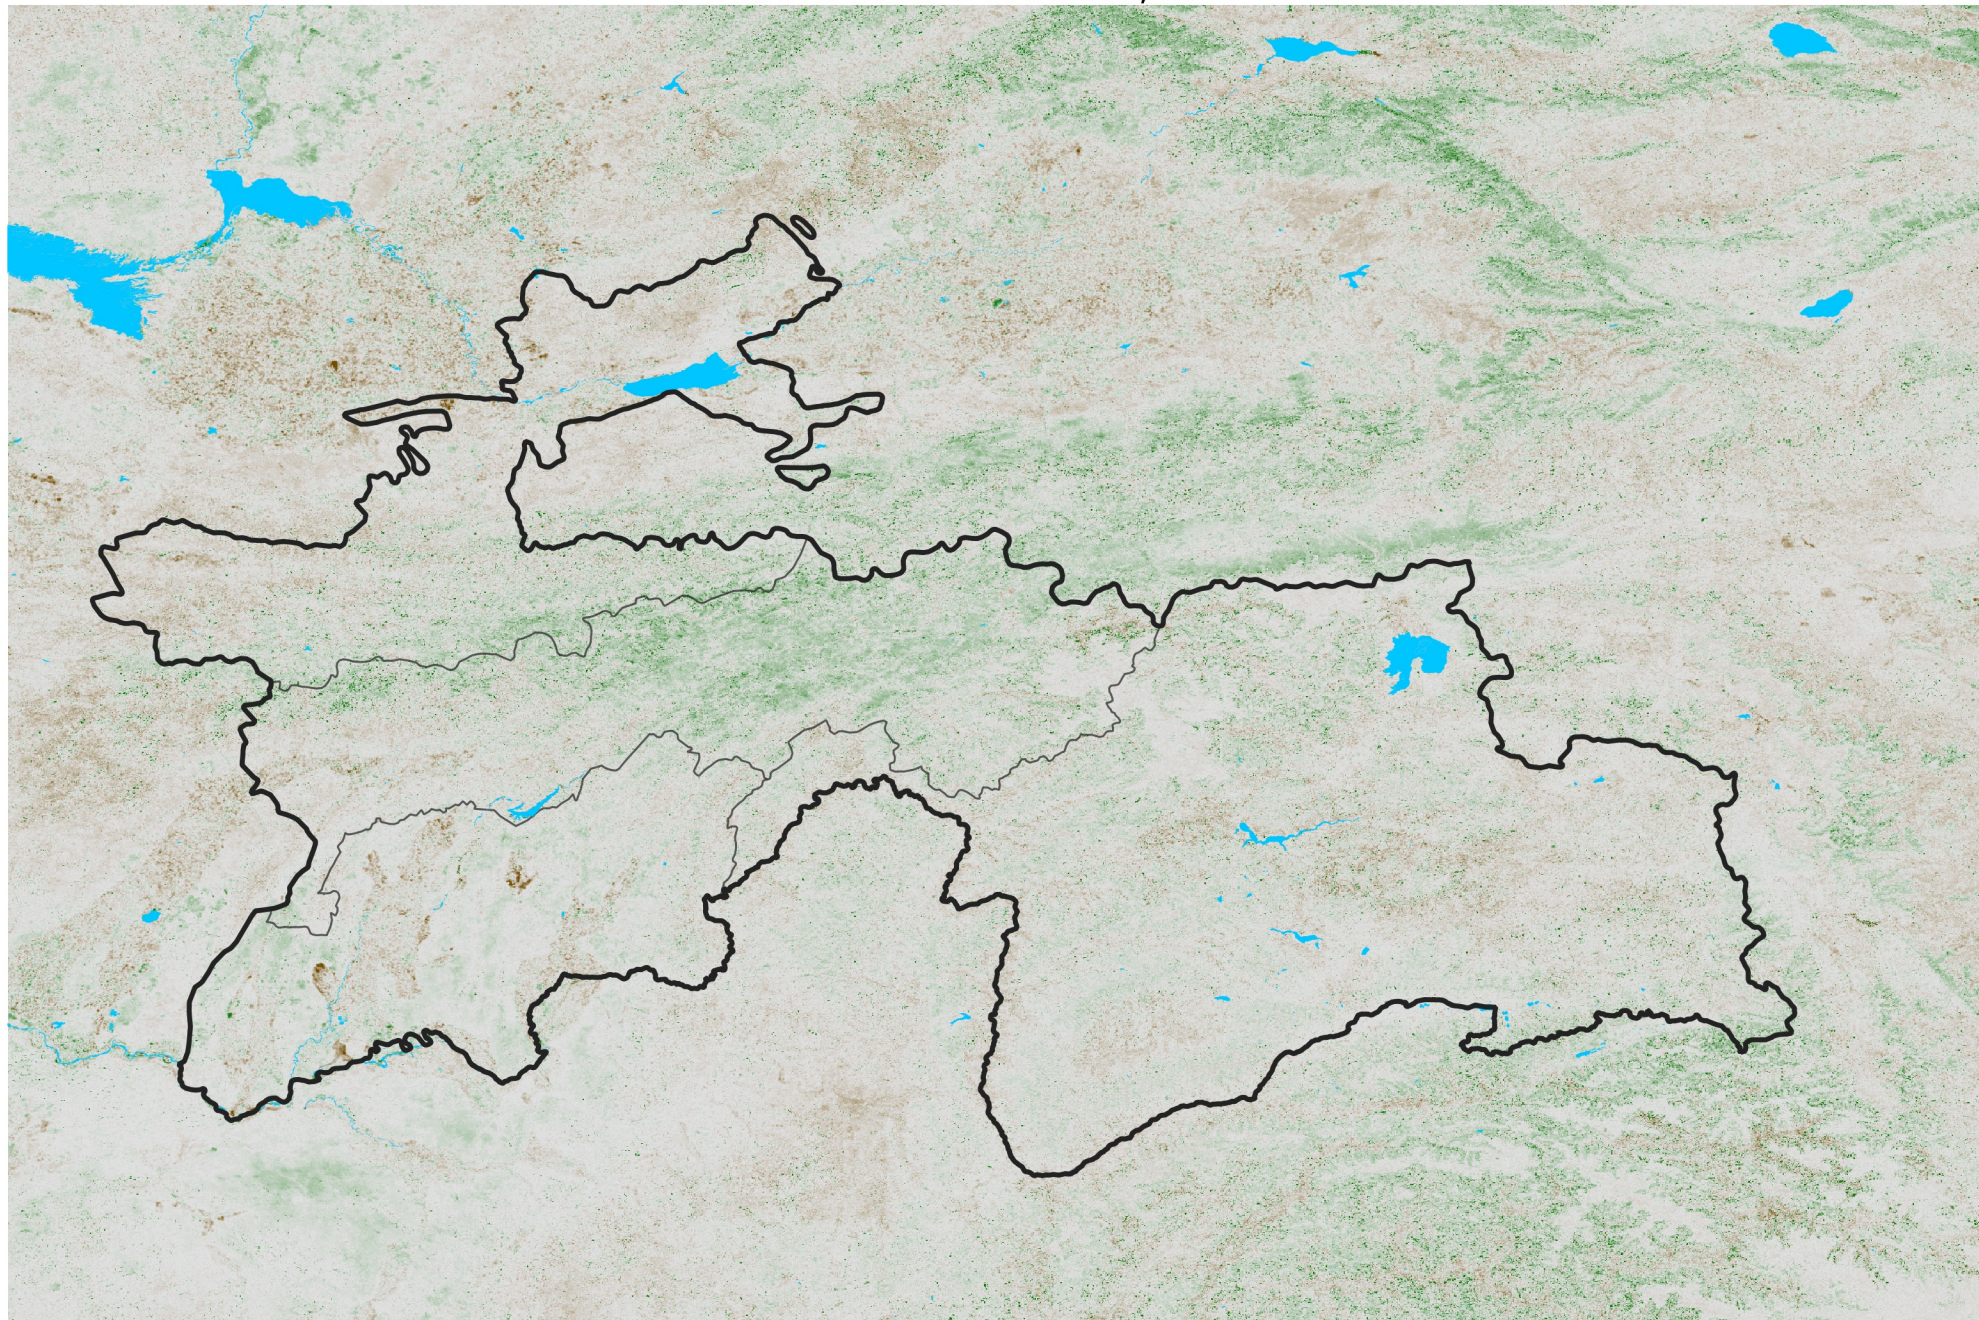

Tajikistan NDVI Anomaly

2013 minus Mean (2012 - 2021)

Period 56 / Oct 01 - 10, 2013

NDVI Anomaly

< -0.3 -0.2 -0.1 -0.05 0.05 0.1 0.2 > 0.3

Negative

No Difference

Positive