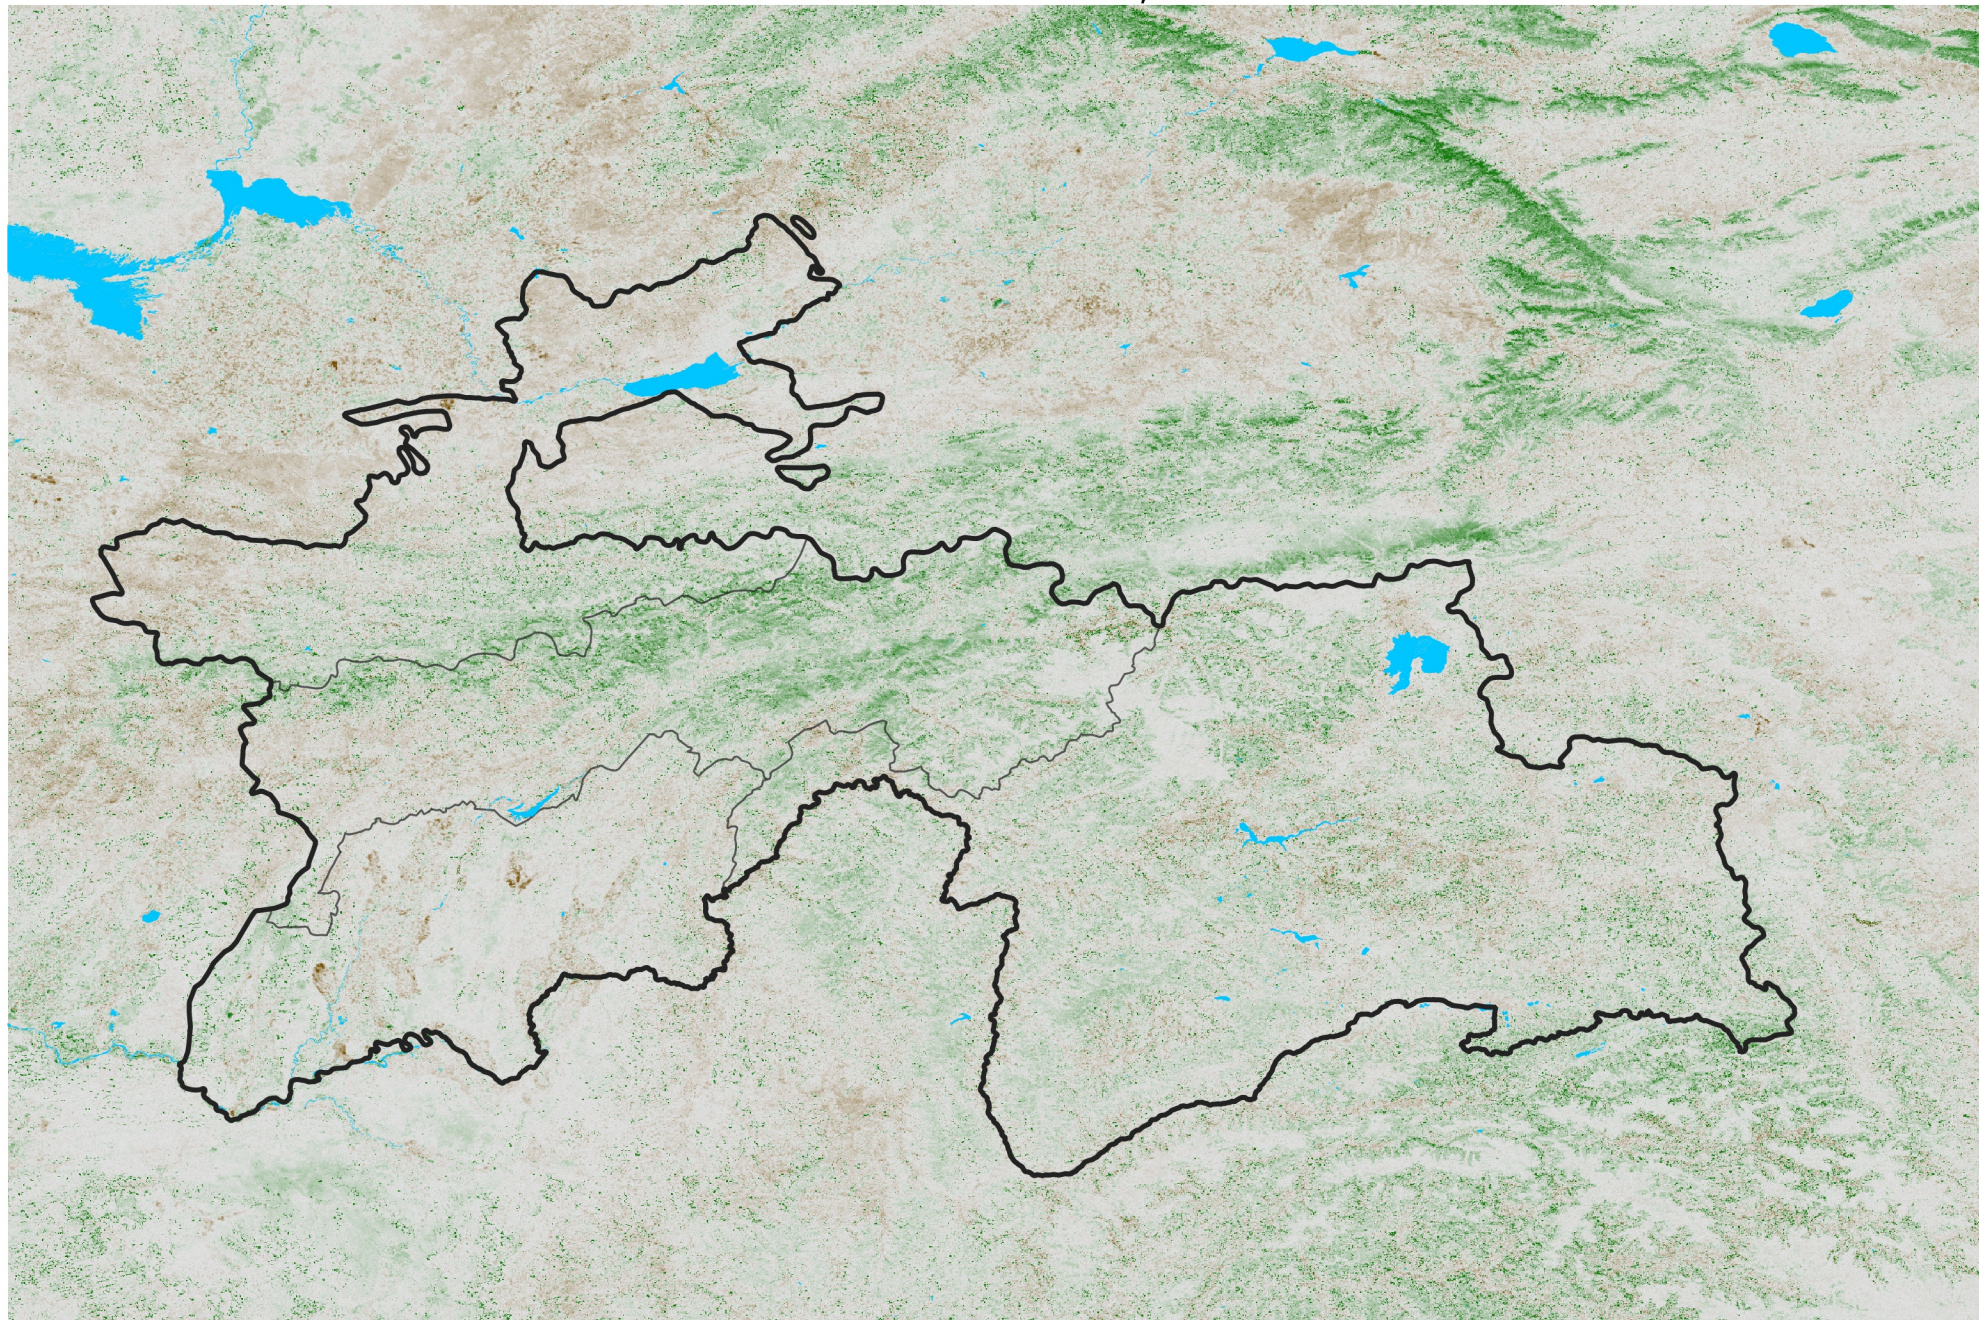

Tajikistan NDVI Anomaly

2013 minus Mean (2012 - 2021)

Period 59 / Oct 16 - 25, 2013

NDVI Anomaly

< -0.3 -0.2 -0.1 -0.05 0.05 0.1 0.2 > 0.3

Negative

No Difference

Positive