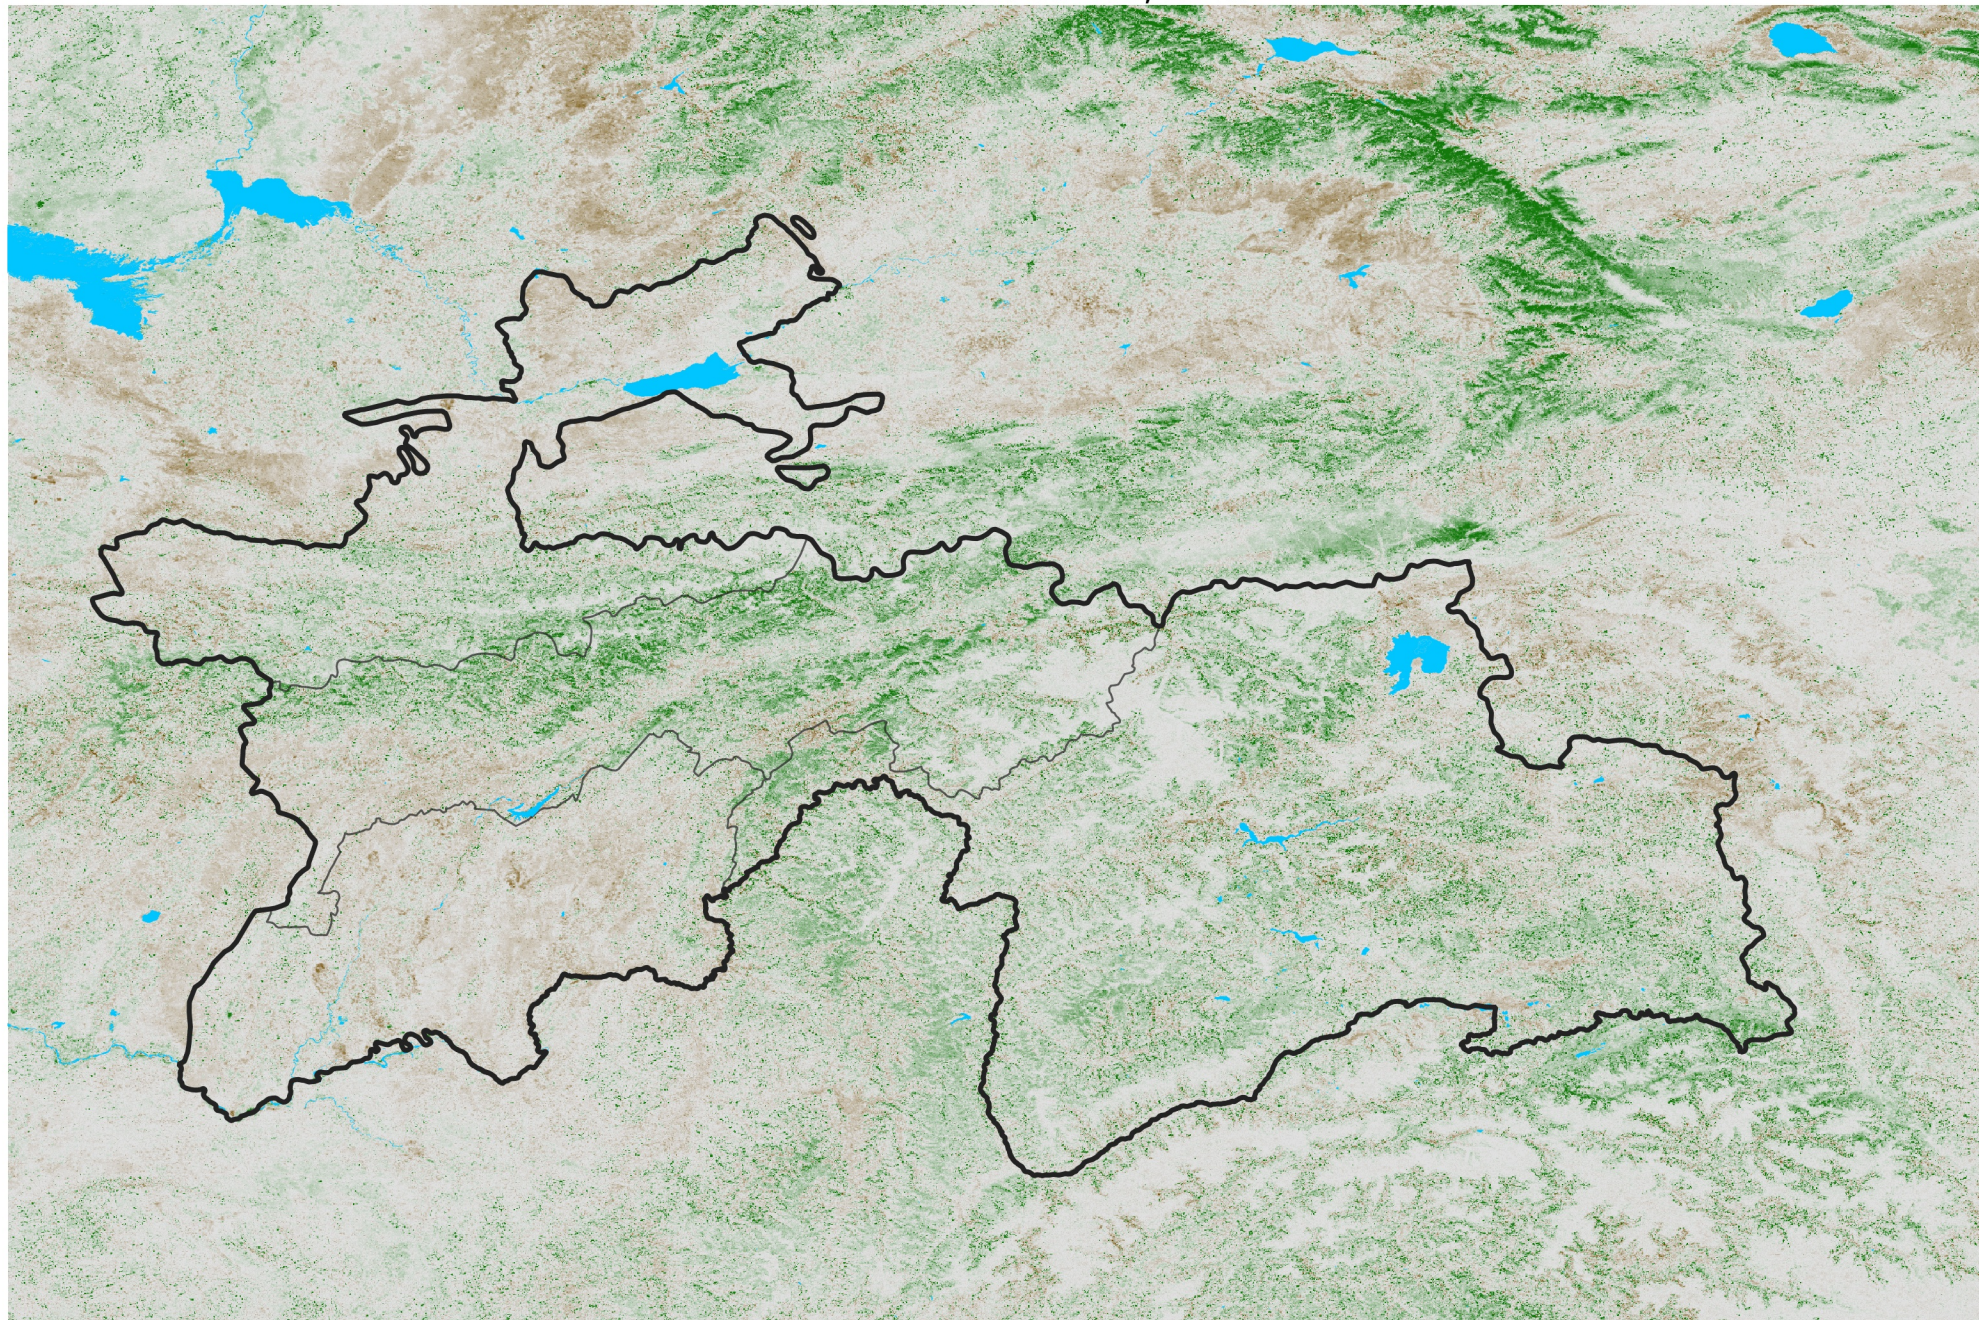

Tajikistan NDVI Anomaly

2013 minus Mean (2012 - 2021)

Period 63 / Nov 06 - 15, 2013

NDVI Anomaly

< -0.3 -0.2 -0.1 -0.05 0.05 0.1 0.2 > 0.3

Negative

No Difference

Positive