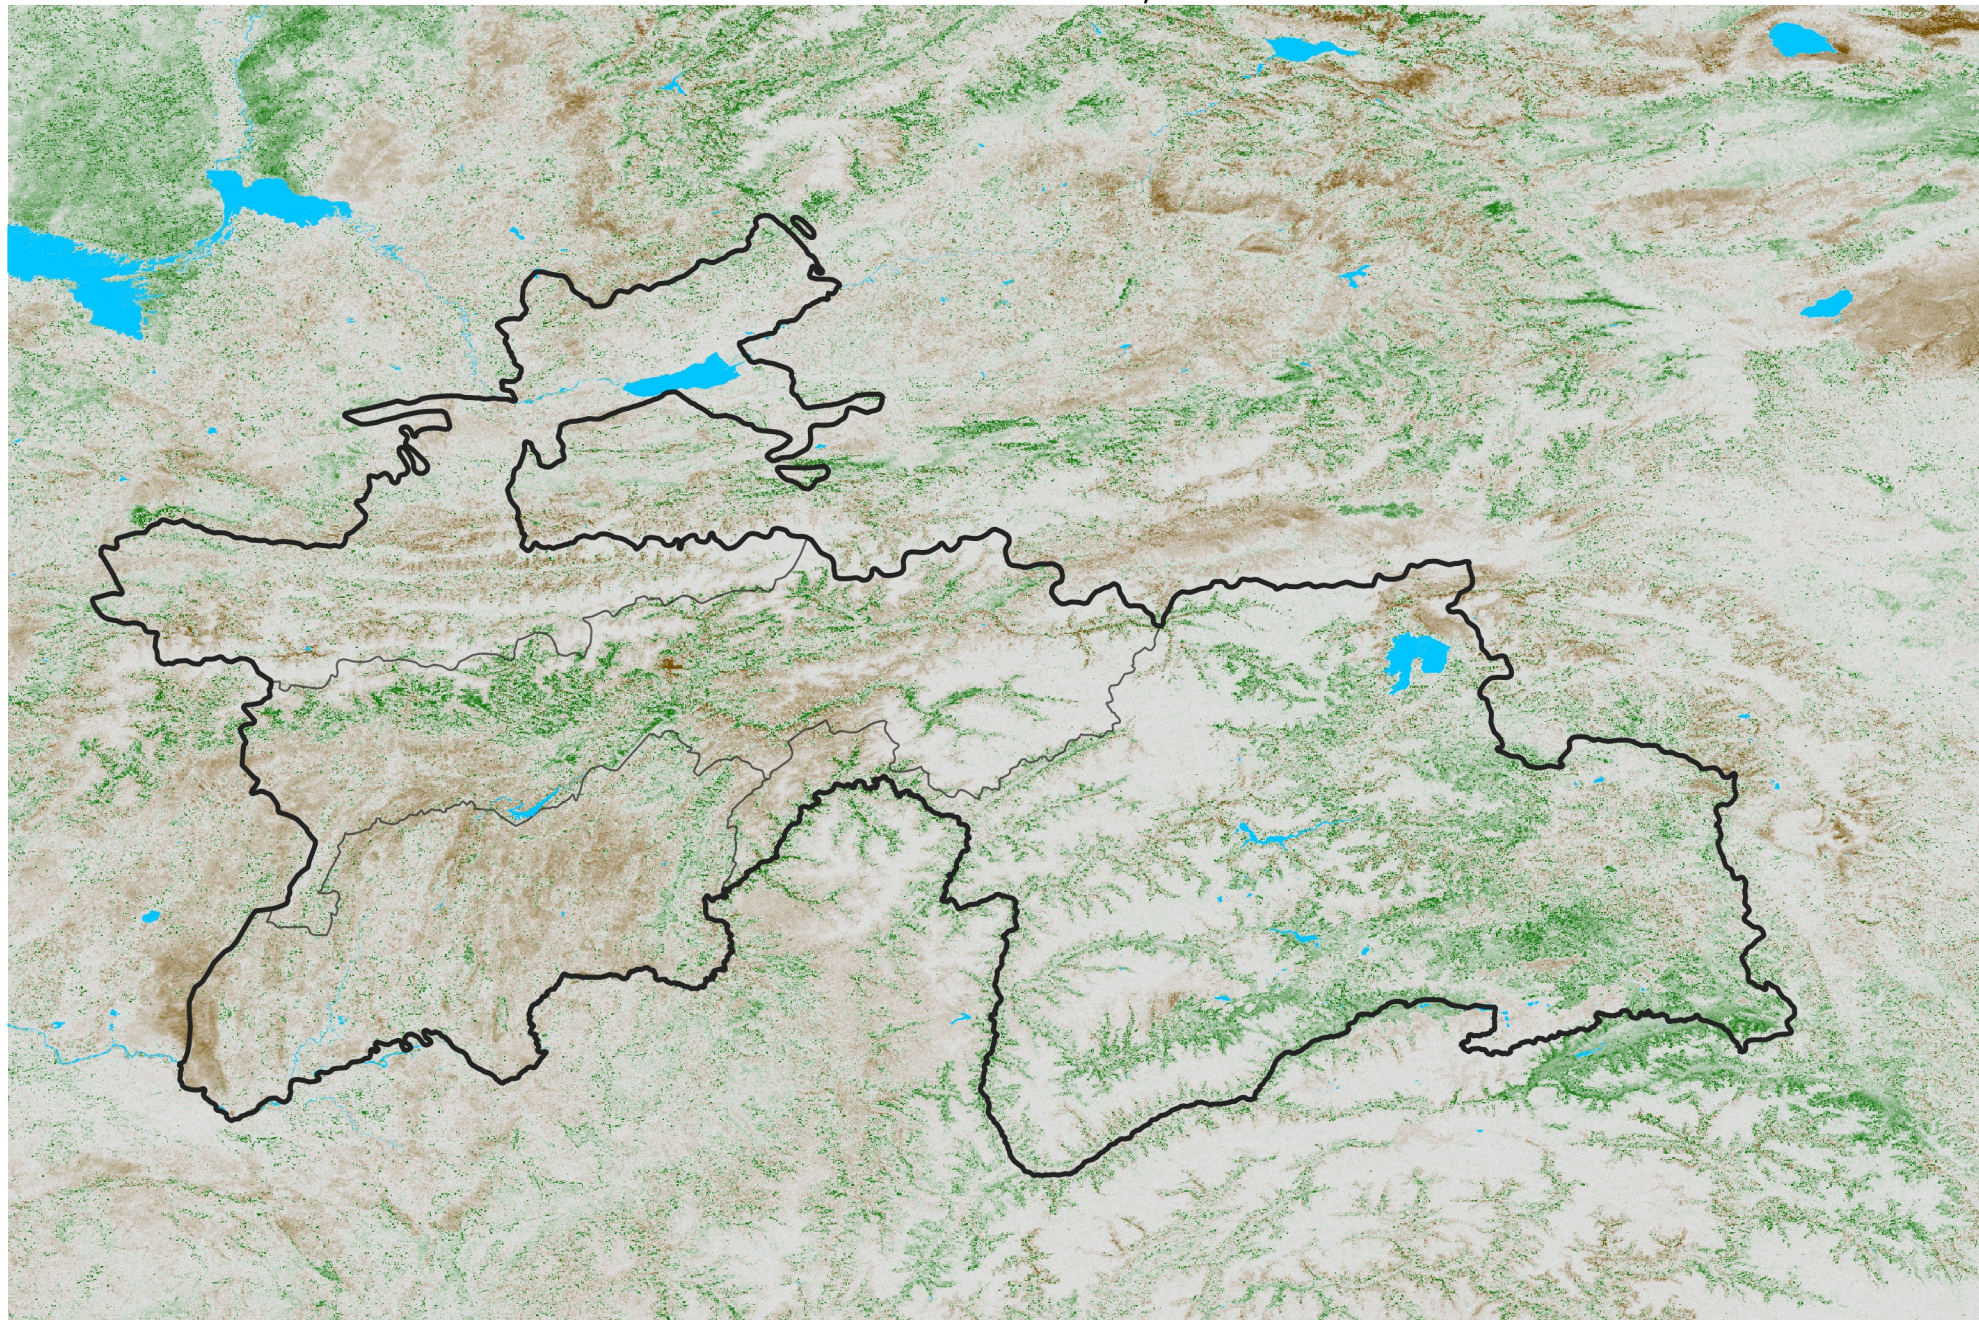

Tajikistan NDVI Anomaly

2013 minus Mean (2012 - 2021)

Period 69 / Dec 06 - 15, 2013

NDVI Anomaly

< -0.3 -0.2 -0.1 -0.05 0.05 0.1 0.2 >0.3

Negative

No Difference

Positive