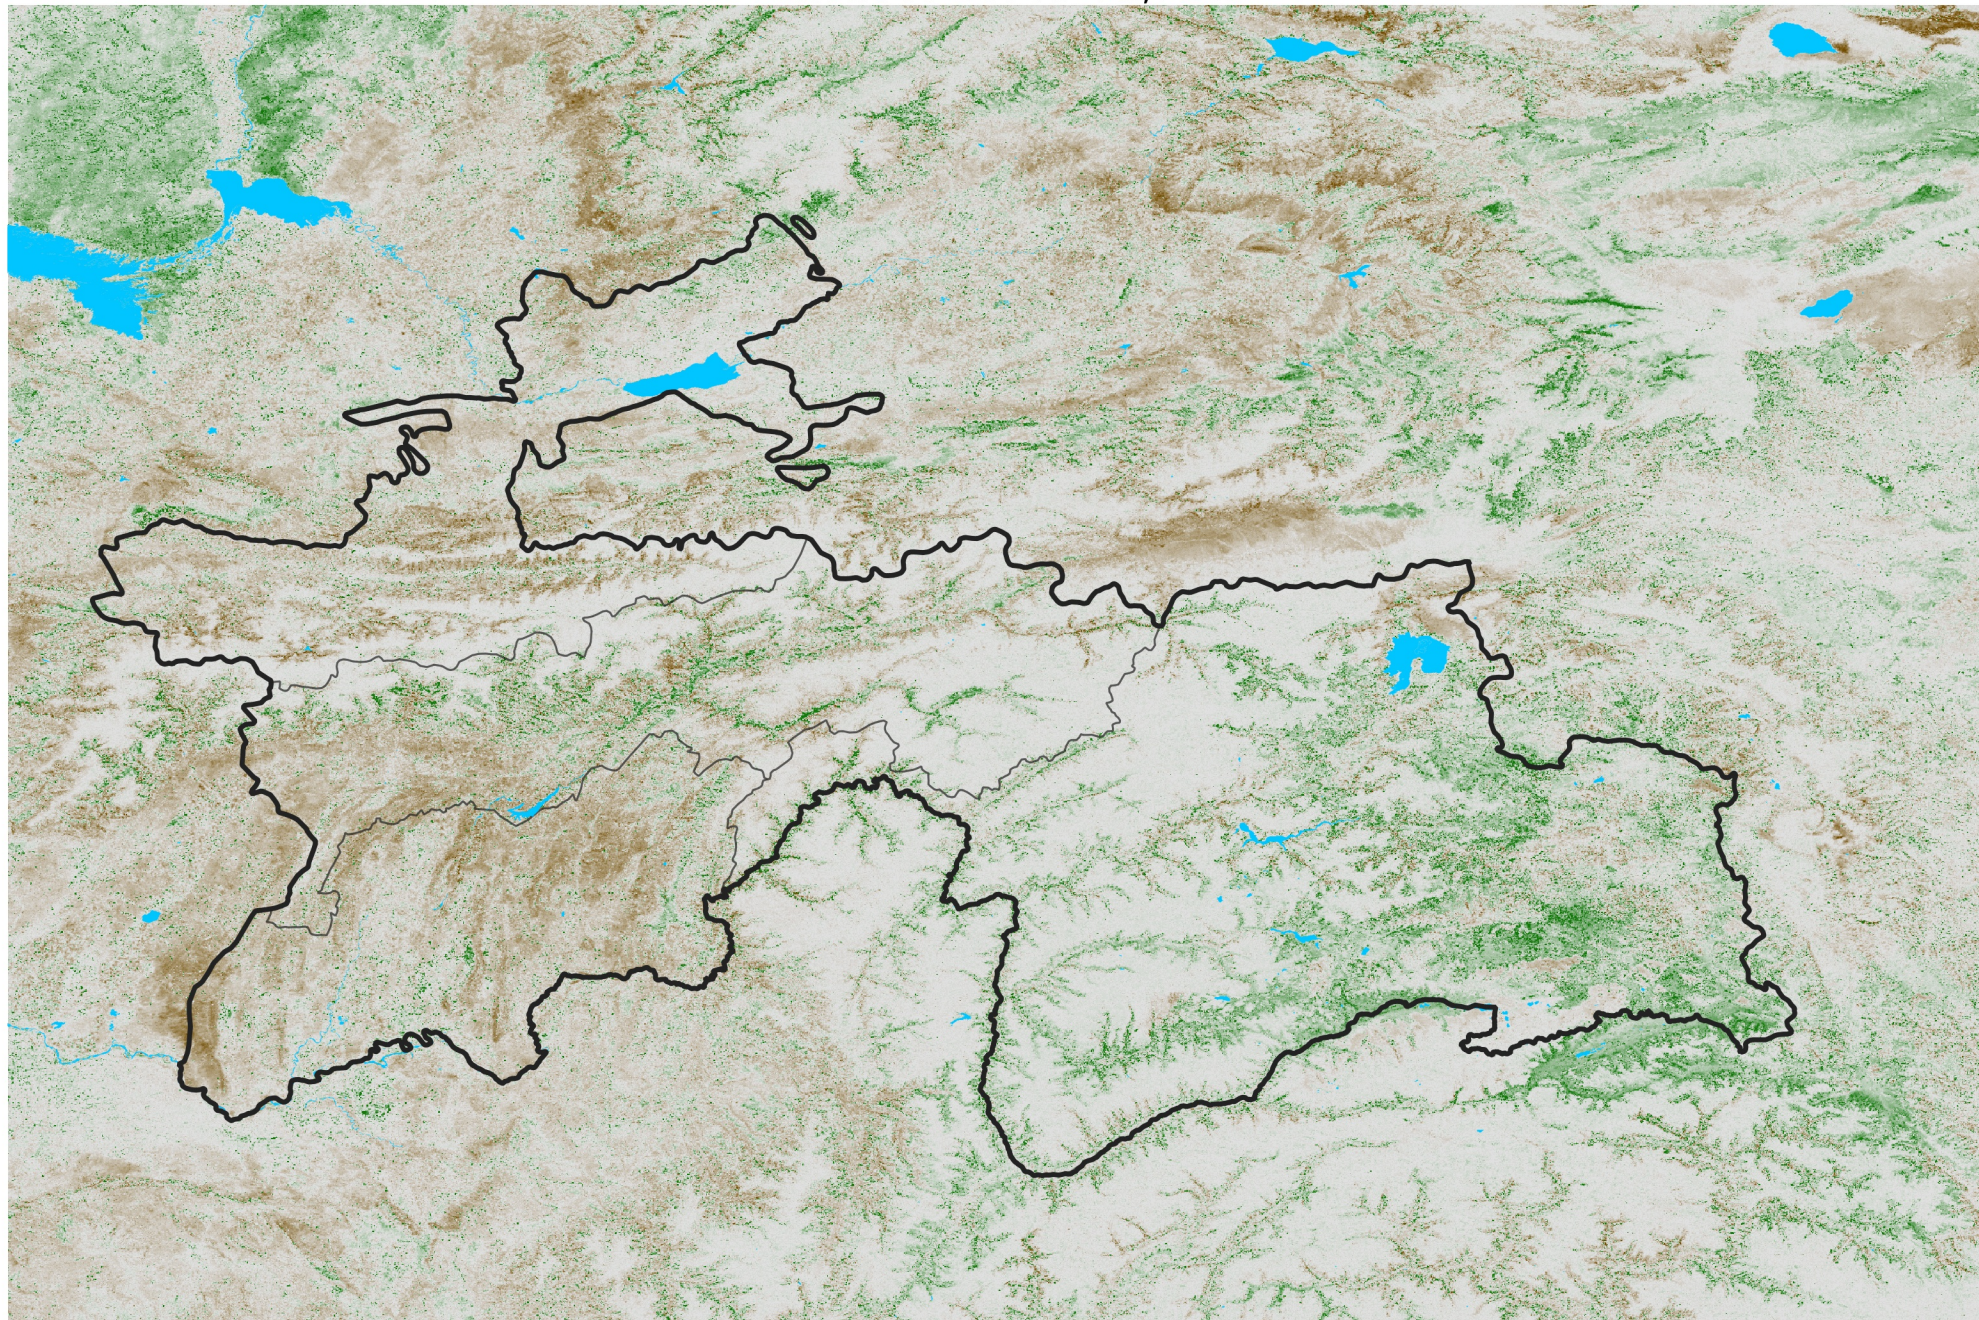

Tajikistan NDVI Anomaly

2013 minus Mean (2012 - 2021)

Period 71 / Dec 16 - 25, 2013

NDVI Anomaly

< -0.3 -0.2 -0.1 -0.05 0.05 0.1 0.2 > 0.3

Negative

No Difference

Positive