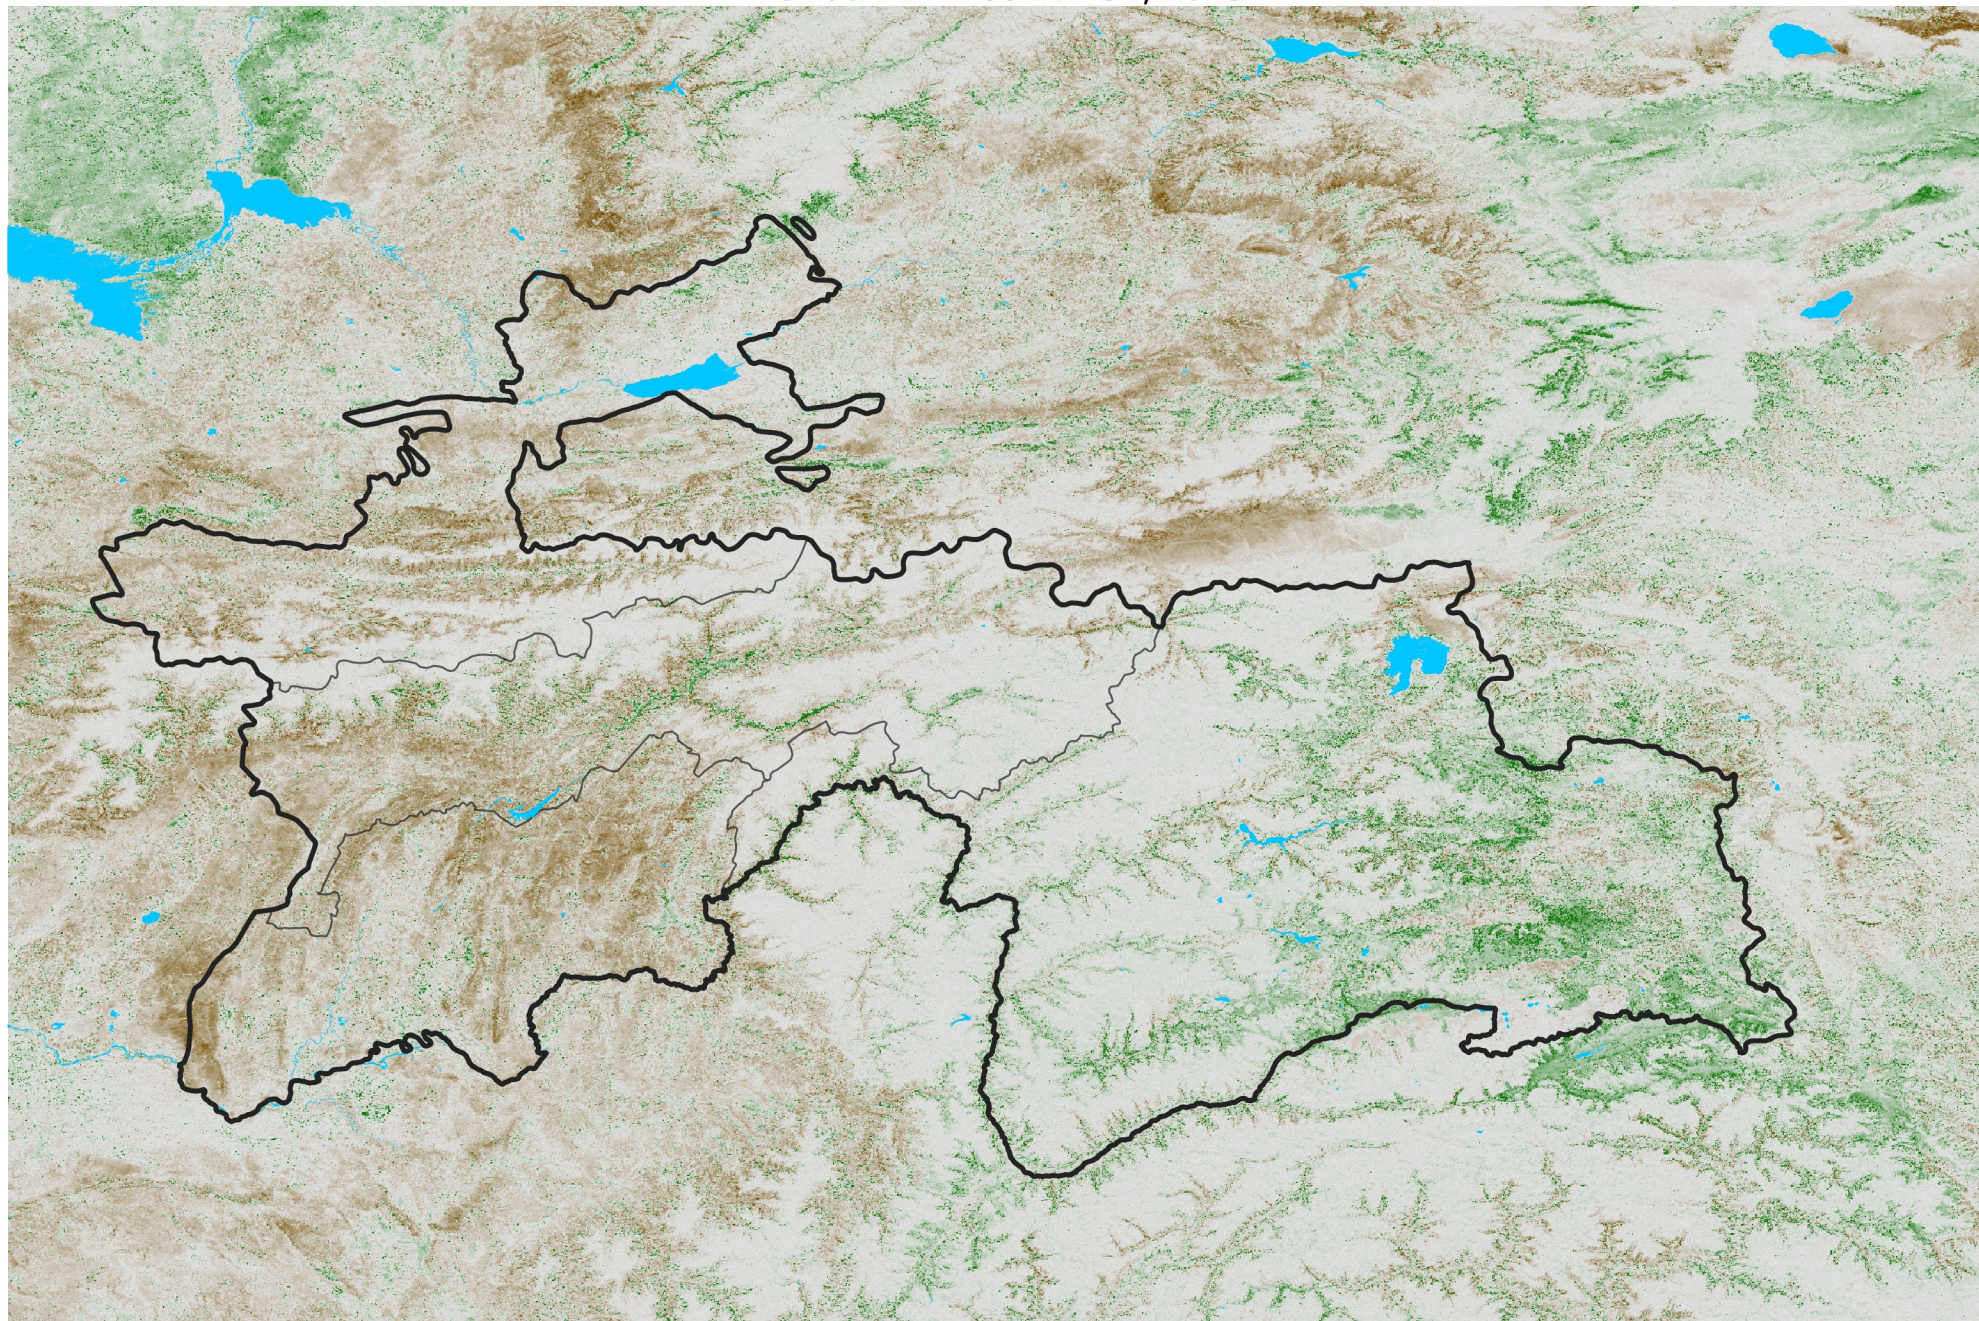

Tajikistan NDVI Anomaly

2013 minus Mean (2012 - 2021)

Period 72 / Dec 21 - 31, 2013

NDVI Anomaly

< -0.3 -0.2 -0.1 -0.05 0.05 0.1 0.2 > 0.3

Negative

No Difference

Positive