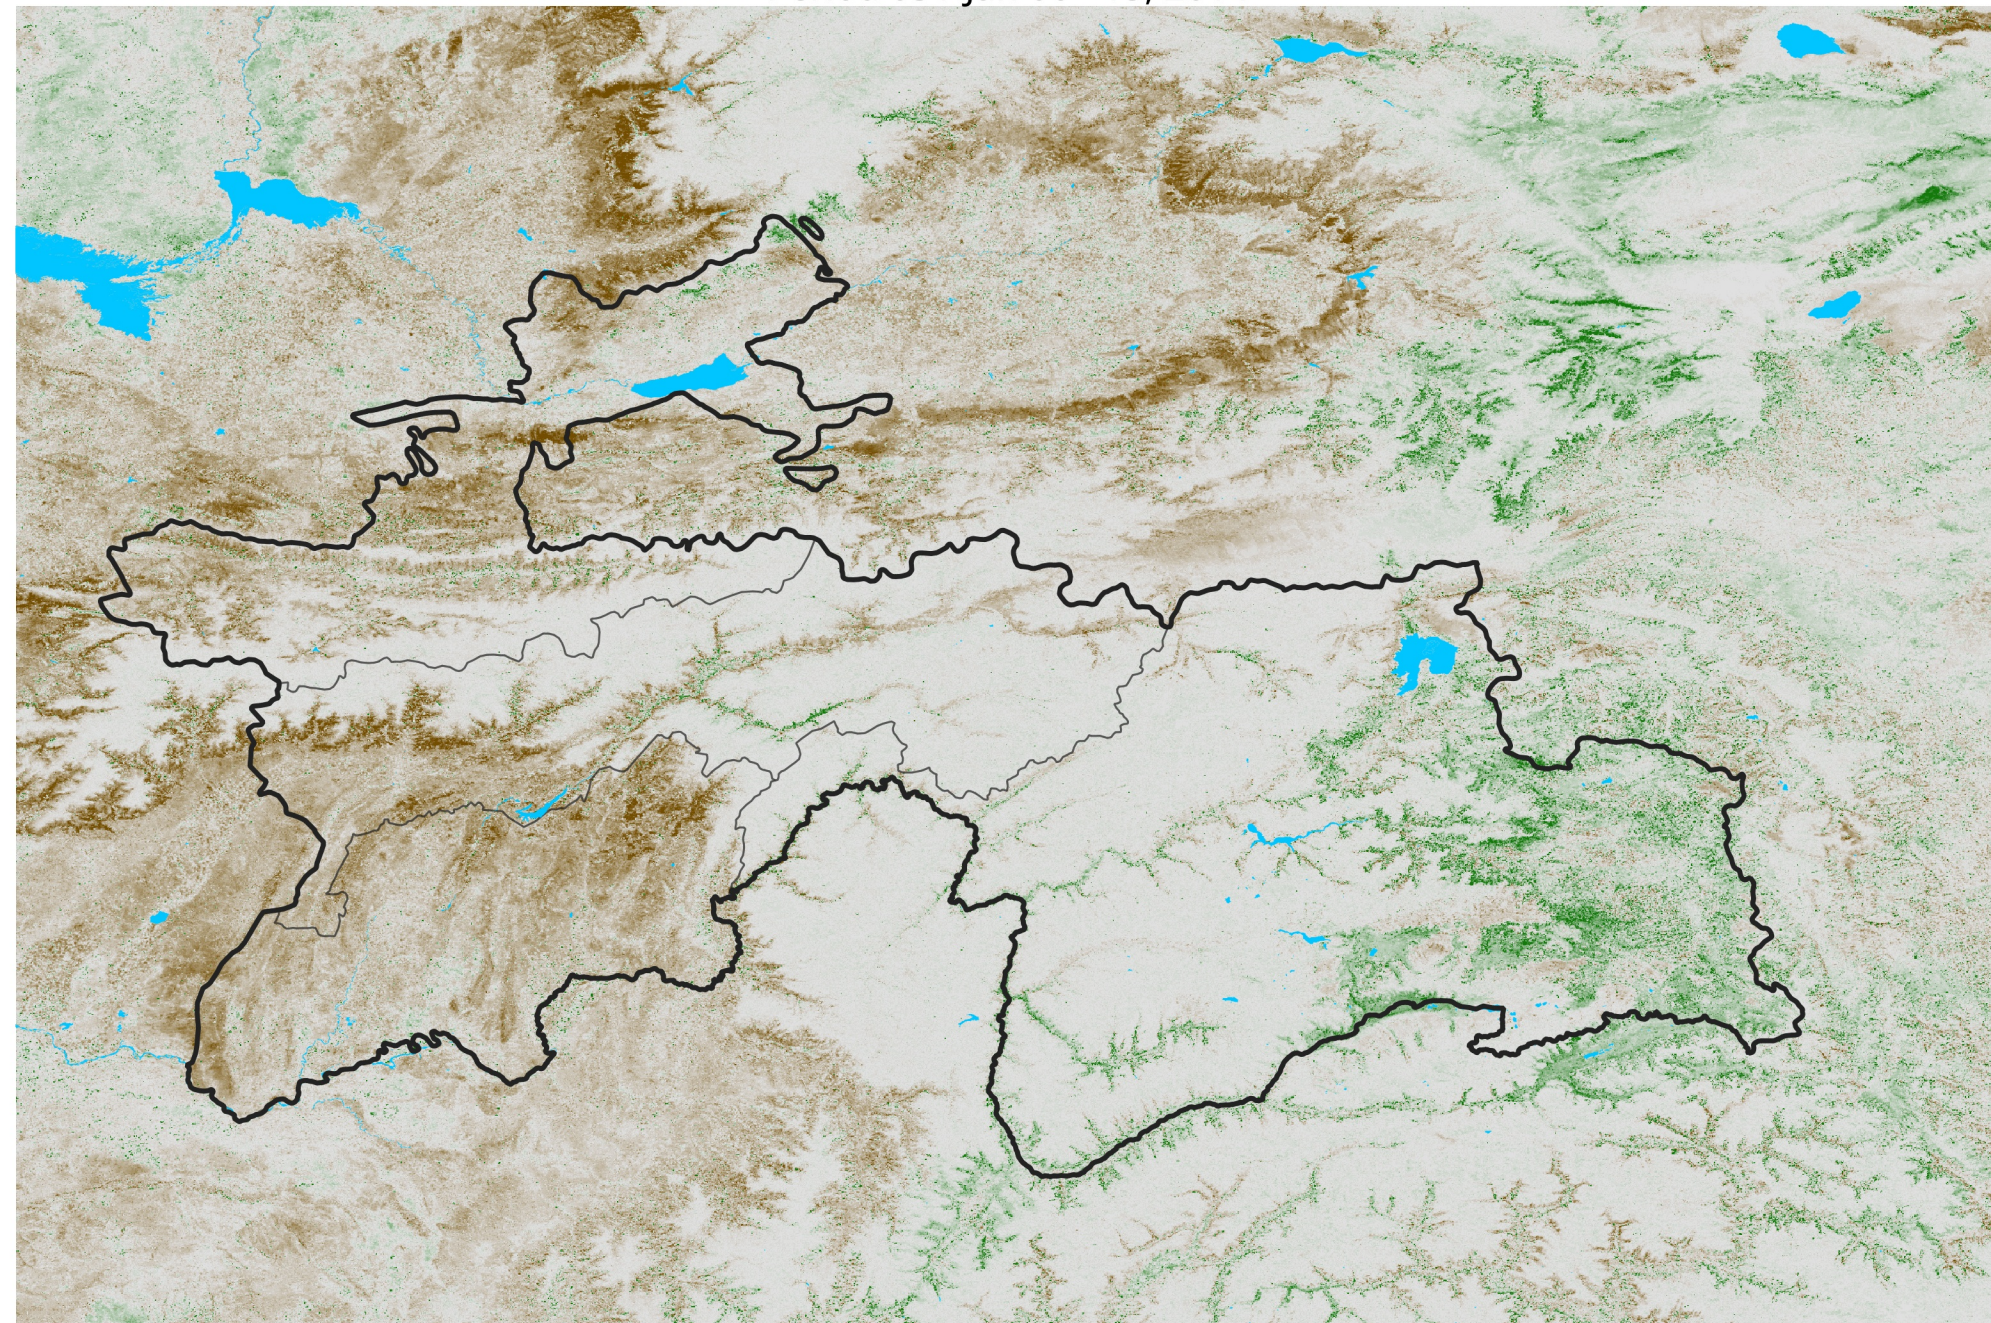

Tajikistan NDVI Anomaly

2014 minus Mean (2012 - 2021)

Period 03 / Jan 06 - 15, 2014

NDVI Anomaly

< -0.3 -0.2 -0.1 -0.05 0.05 0.1 0.2 >0.3

Negative

No Difference

Positive