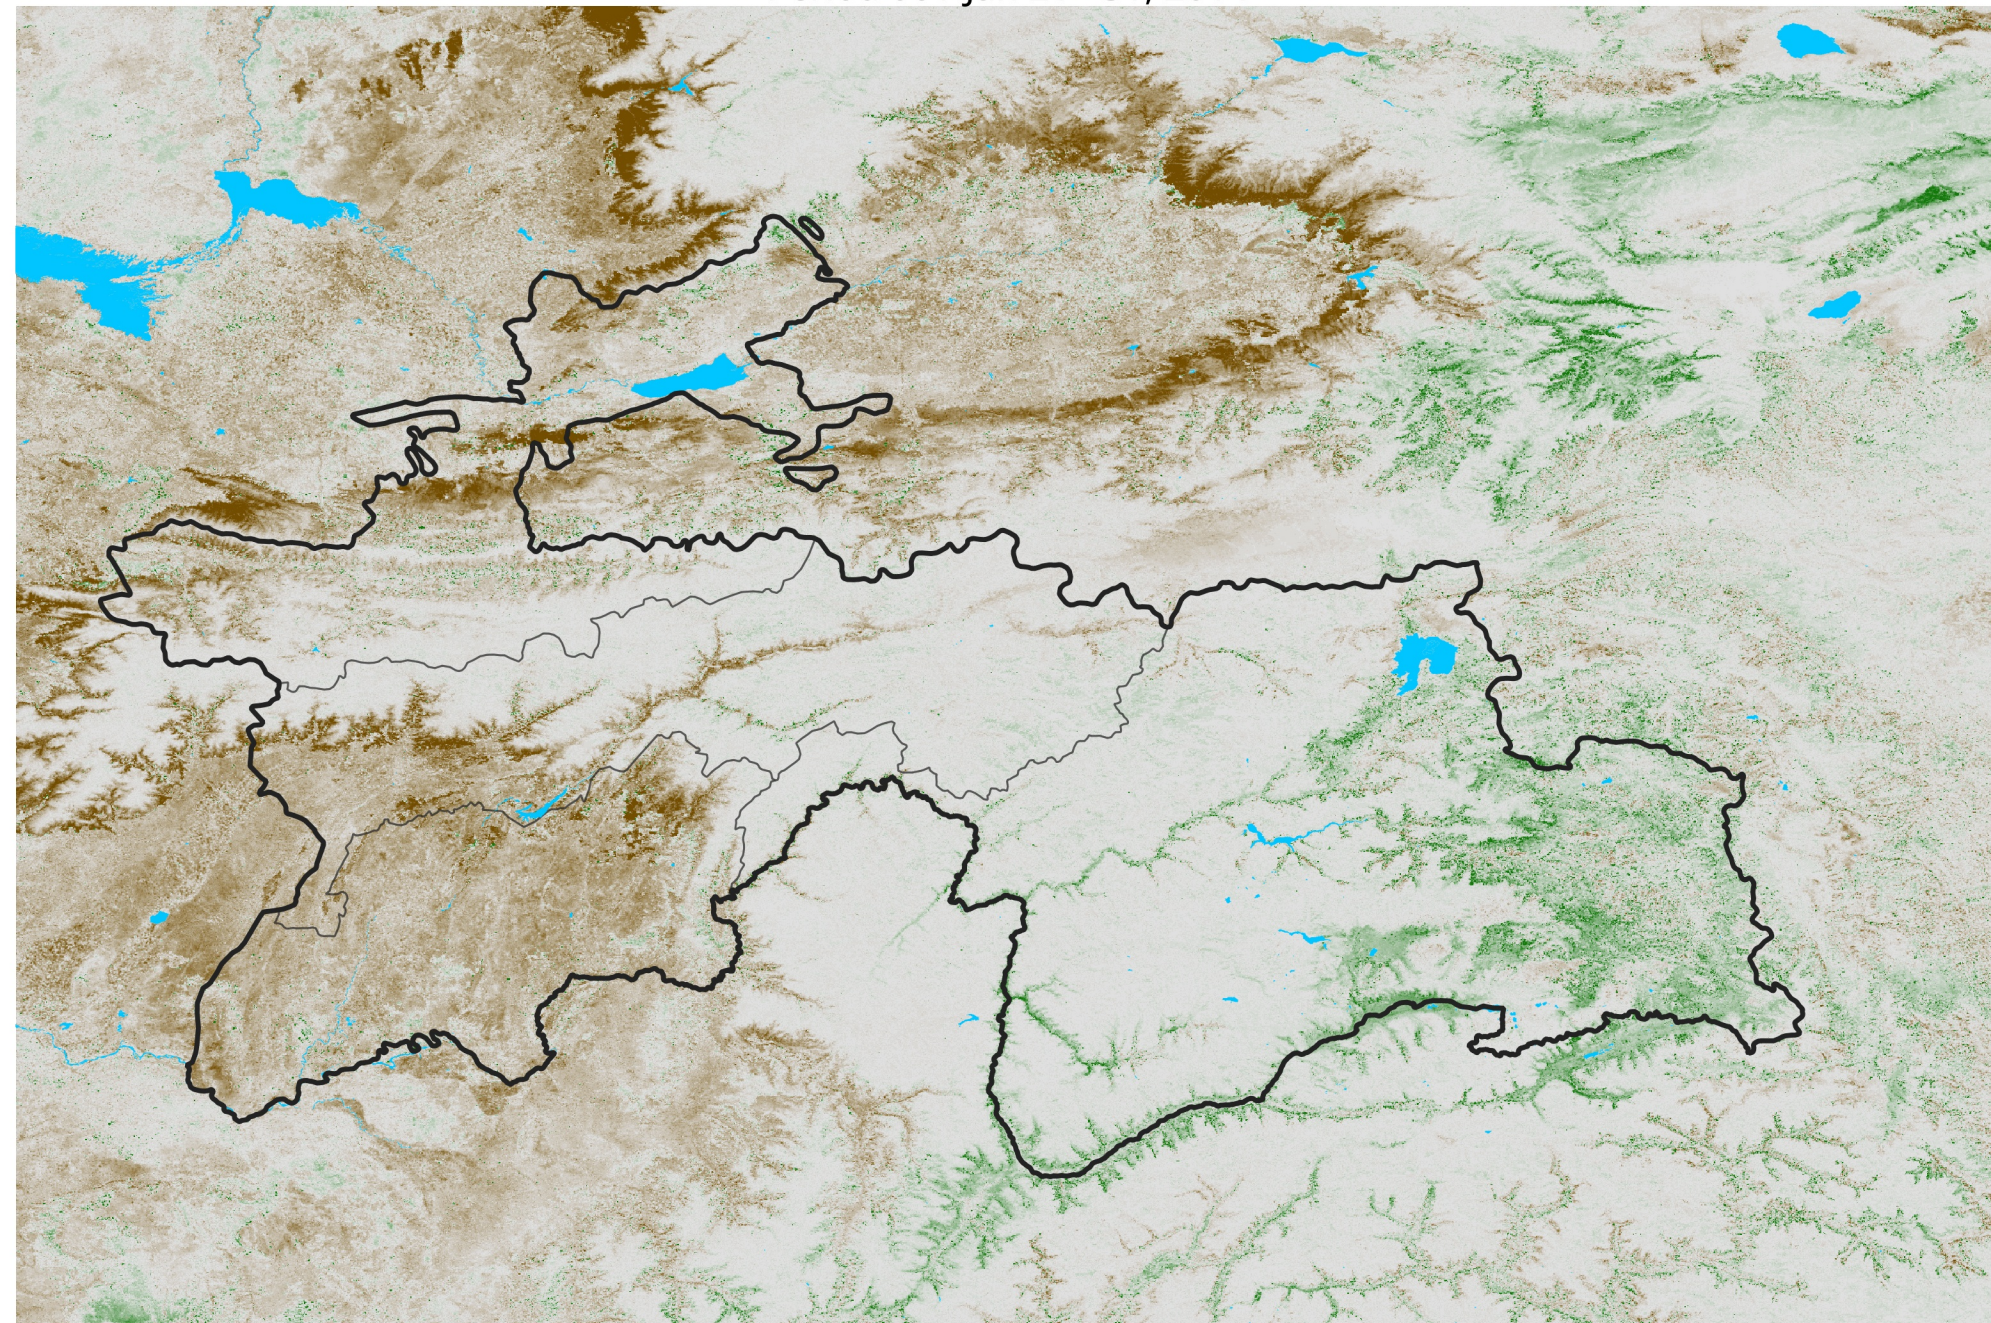

Tajikistan NDVI Anomaly

2014 minus Mean (2012 - 2021)

Period 06 / Jan 21 - 31, 2014

NDVI Anomaly

< -0.3 -0.2 -0.1 -0.05 0.05 0.1 0.2 >0.3

Negative

No Difference

Positive