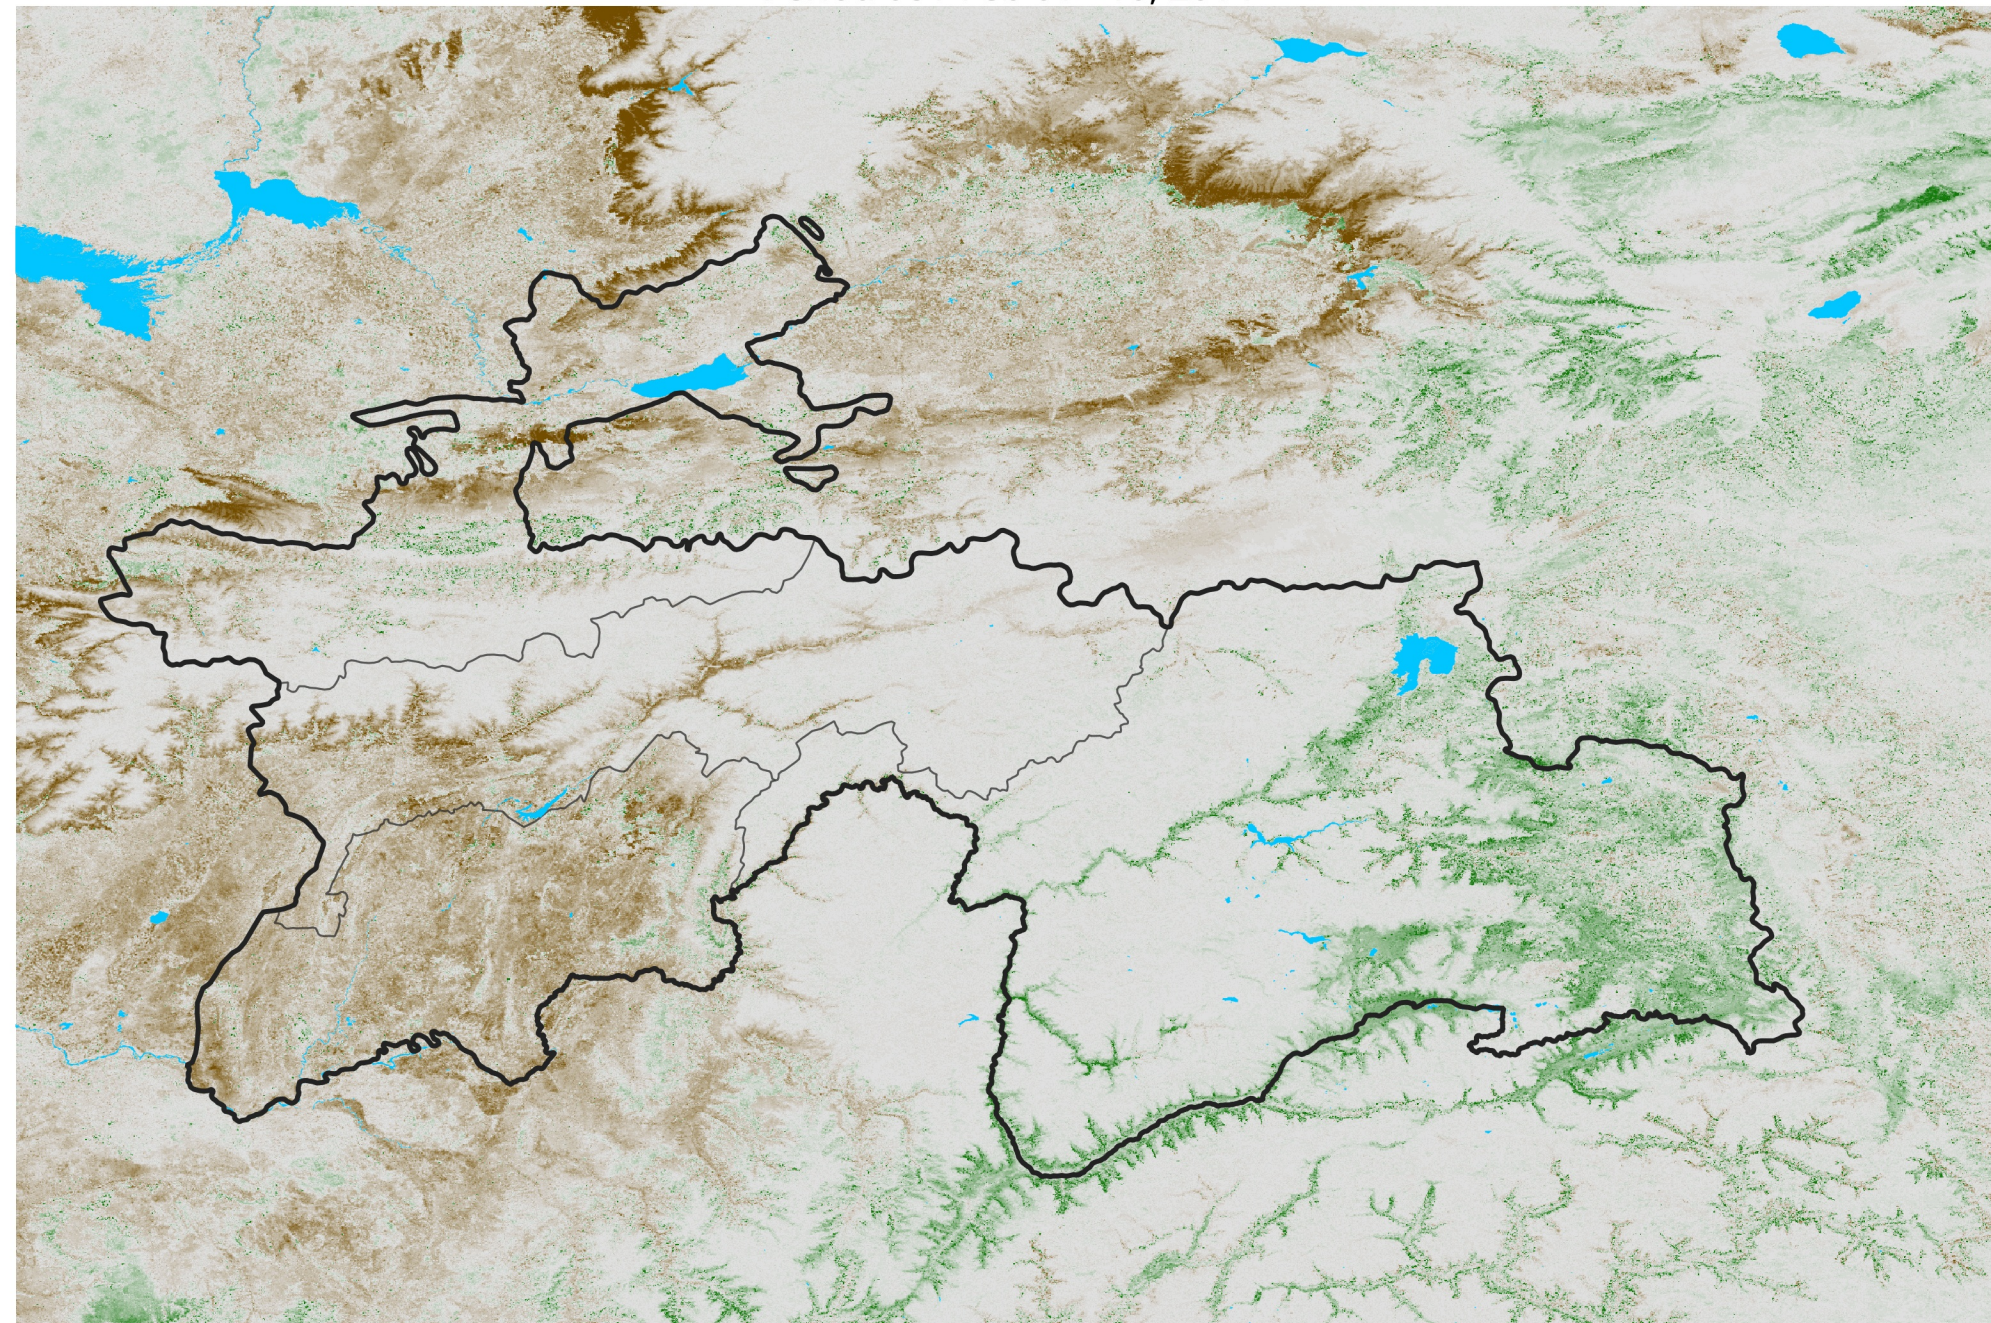

Tajikistan NDVI Anomaly

2014 minus Mean (2012 - 2021)

Period 08 / Feb 01 - 10, 2014

NDVI Anomaly

< -0.3 -0.2 -0.1 -0.05 0.05 0.1 0.2 >0.3

Negative

No Difference

Positive