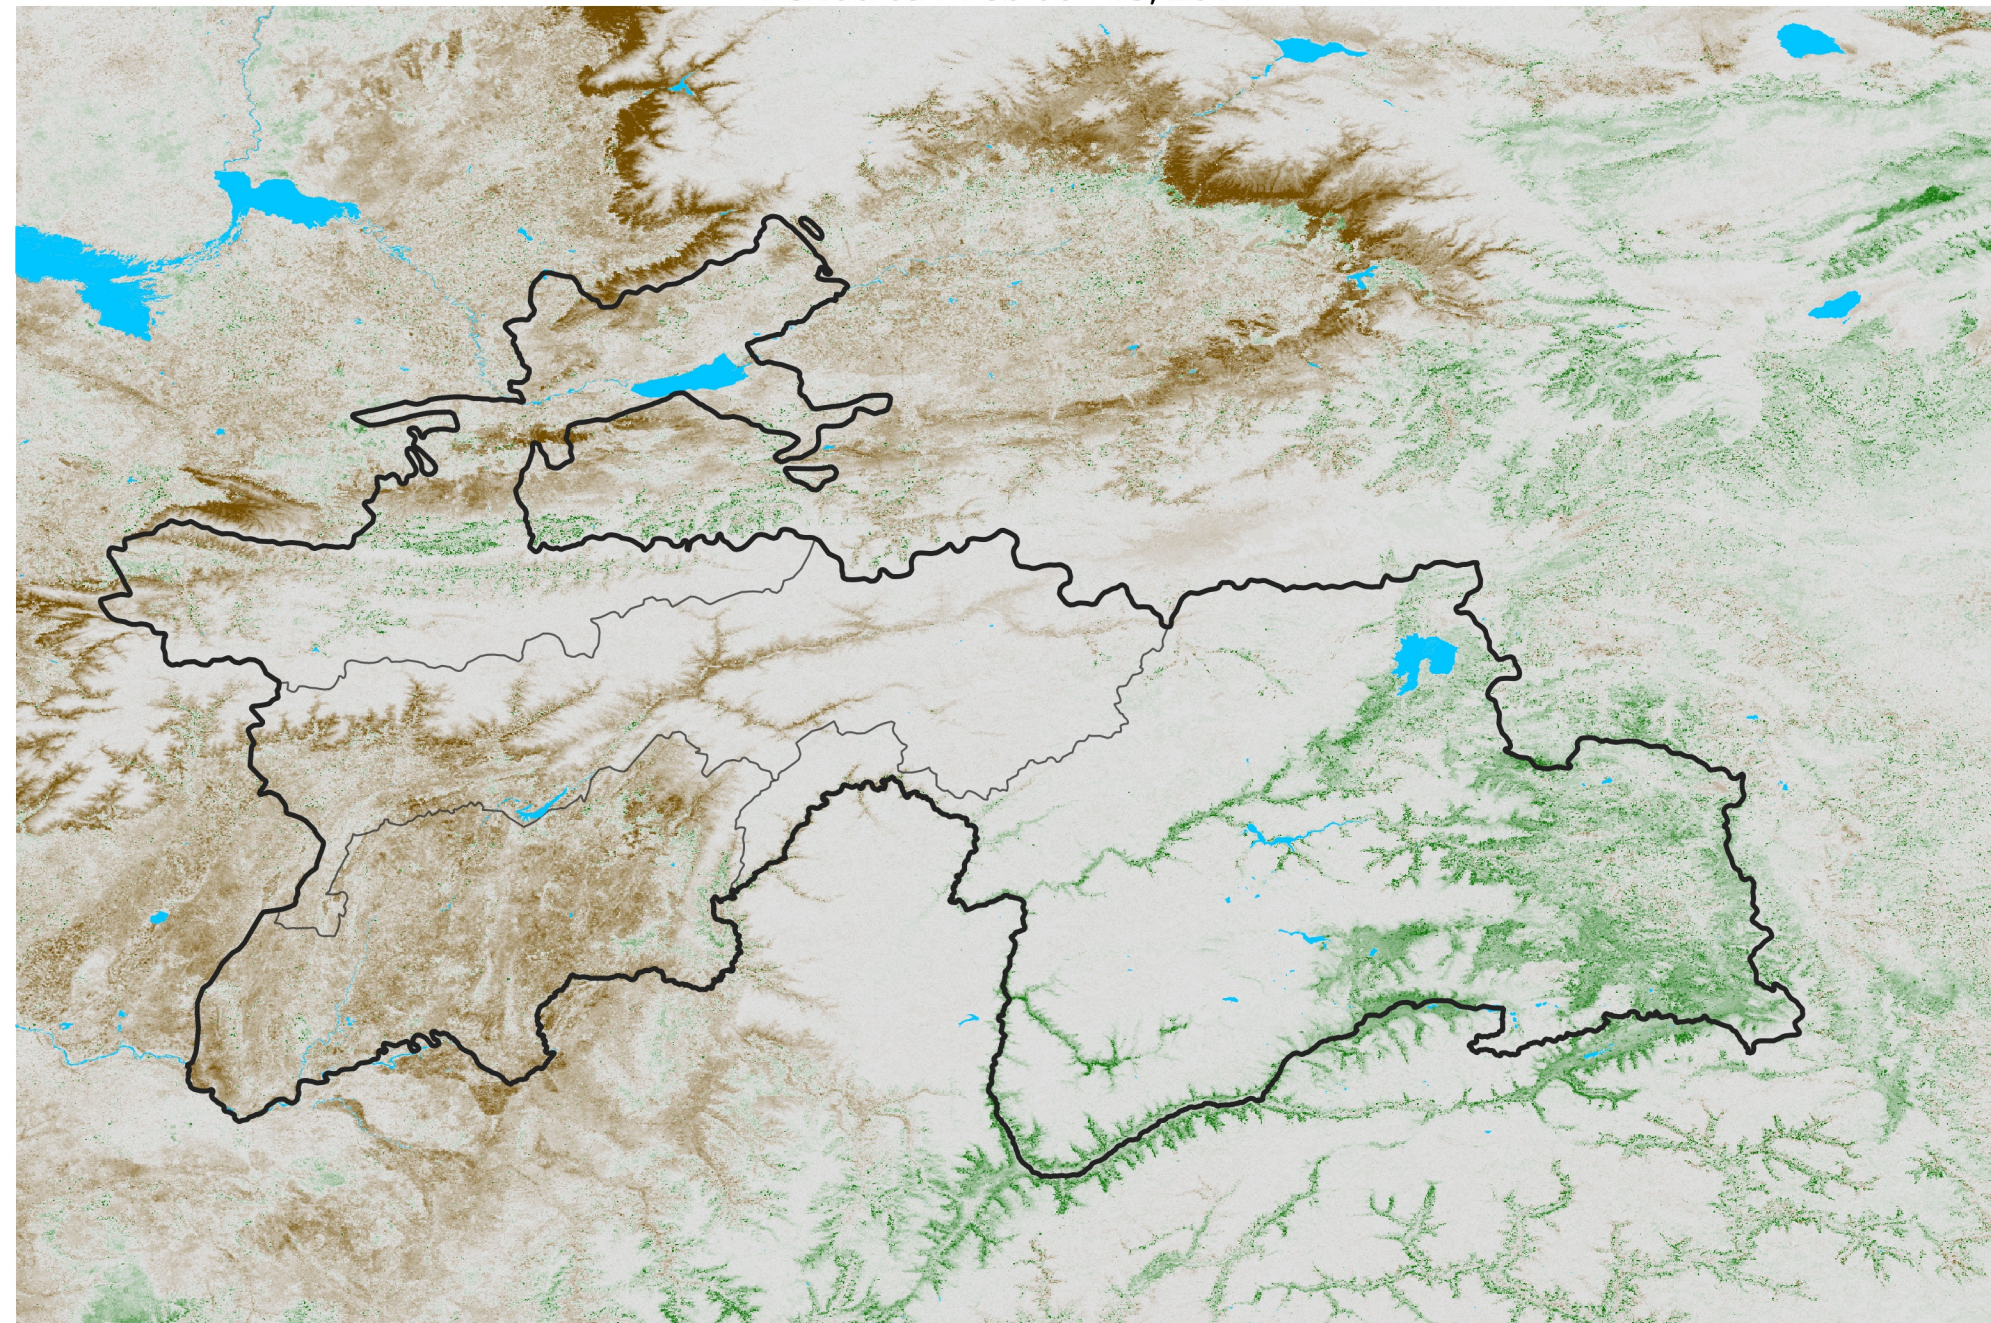

Tajikistan NDVI Anomaly

2014 minus Mean (2012 - 2021)

Period 09 / Feb 06 - 15, 2014

NDVI Anomaly

< -0.3 -0.2 -0.1 -0.05 0.05 0.1 0.2 > 0.3

Negative

No Difference

Positive