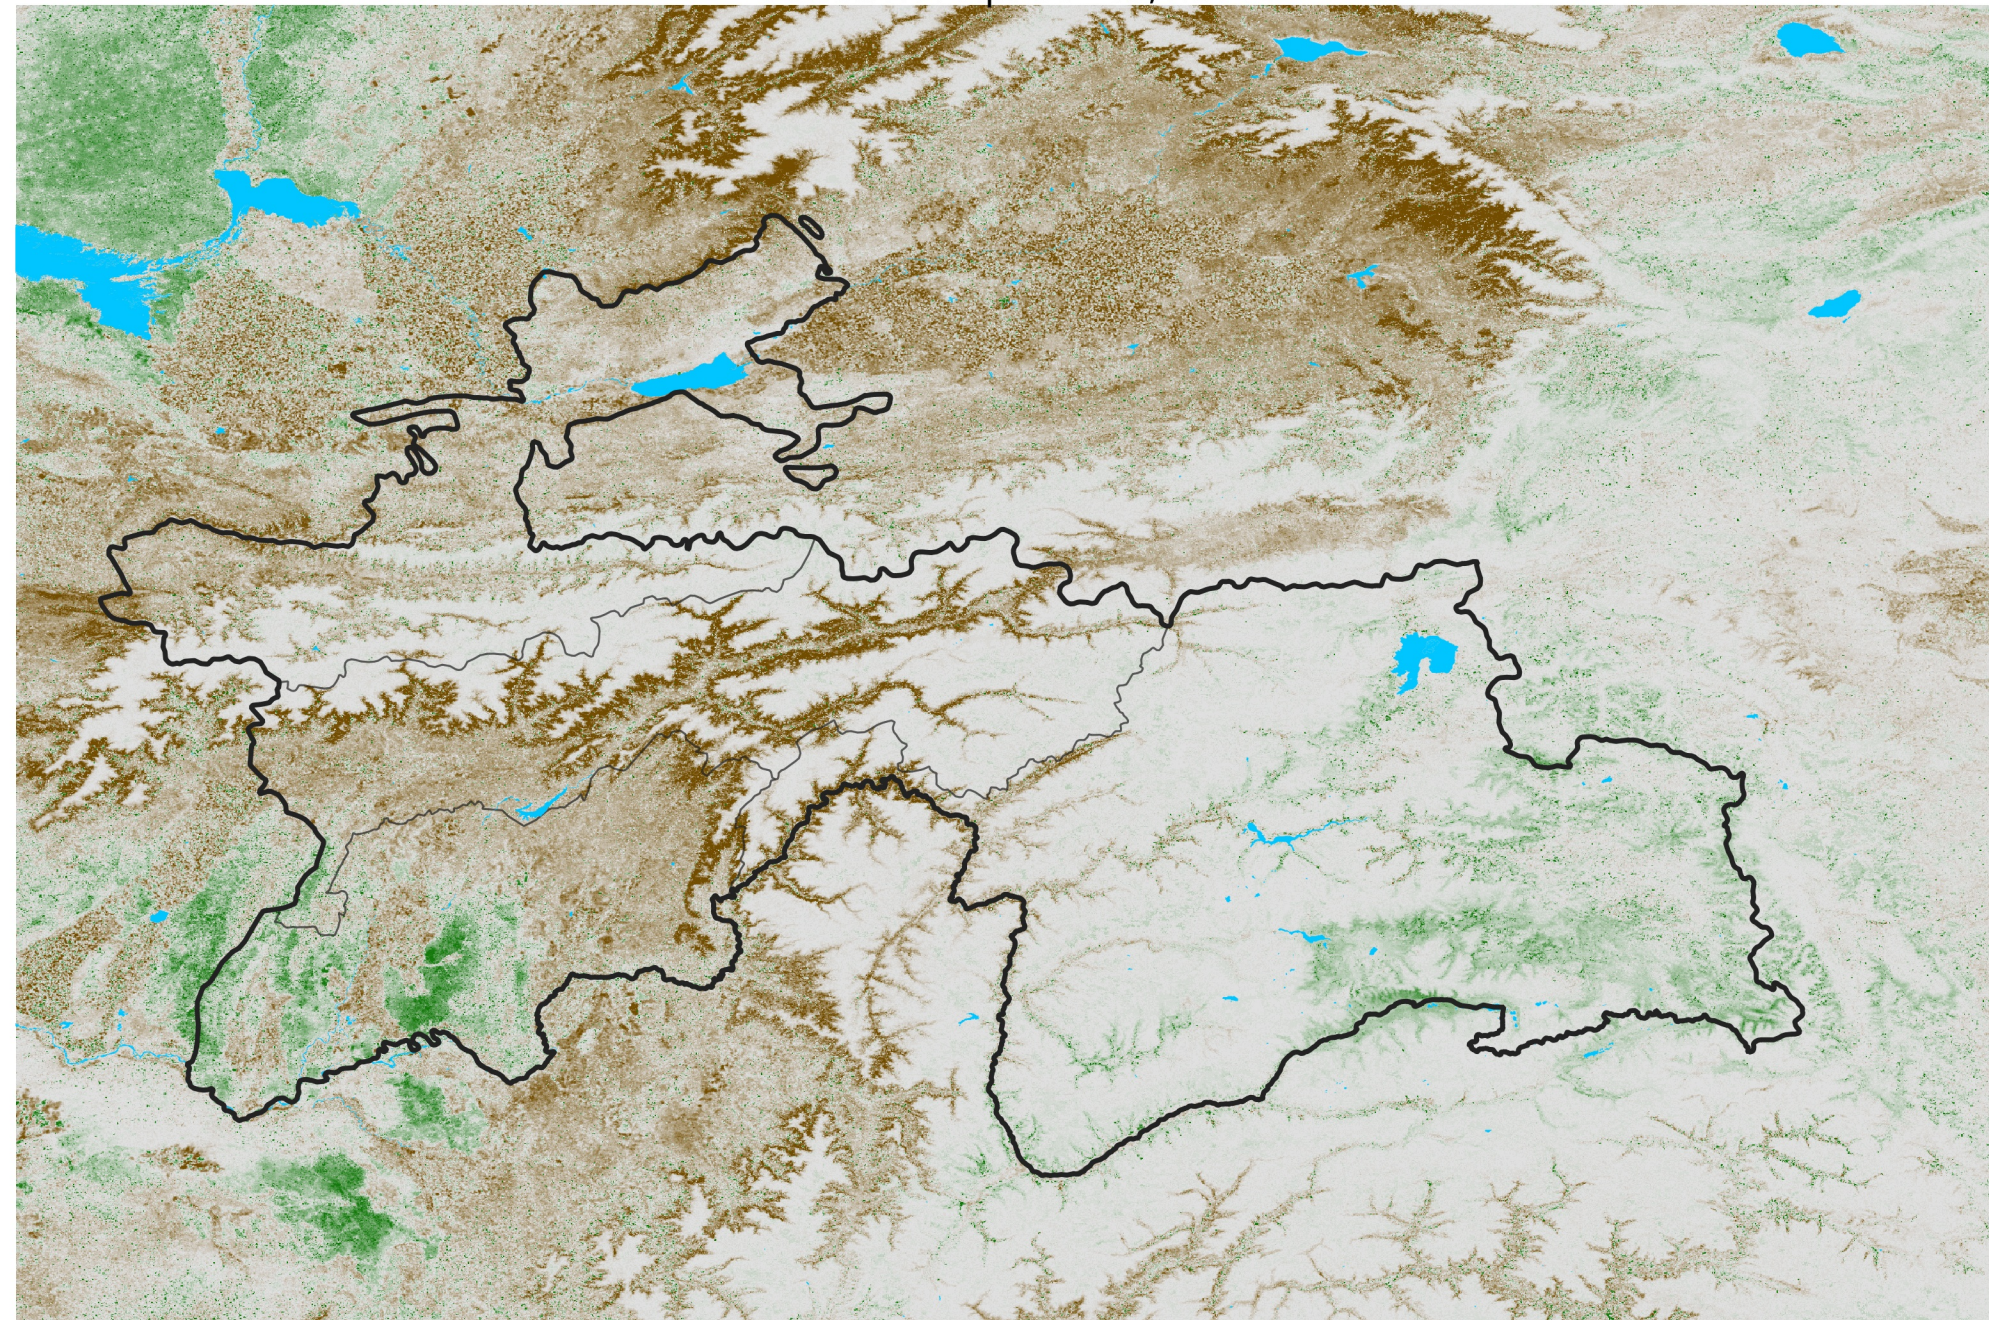

Tajikistan NDVI Anomaly

2014 minus Mean (2012 - 2021)

Period 21 / Apr 06 - 15, 2014

NDVI Anomaly

< -0.3 -0.2 -0.1 -0.05 0.05 0.1 0.2 > 0.3

Negative

No Difference

Positive