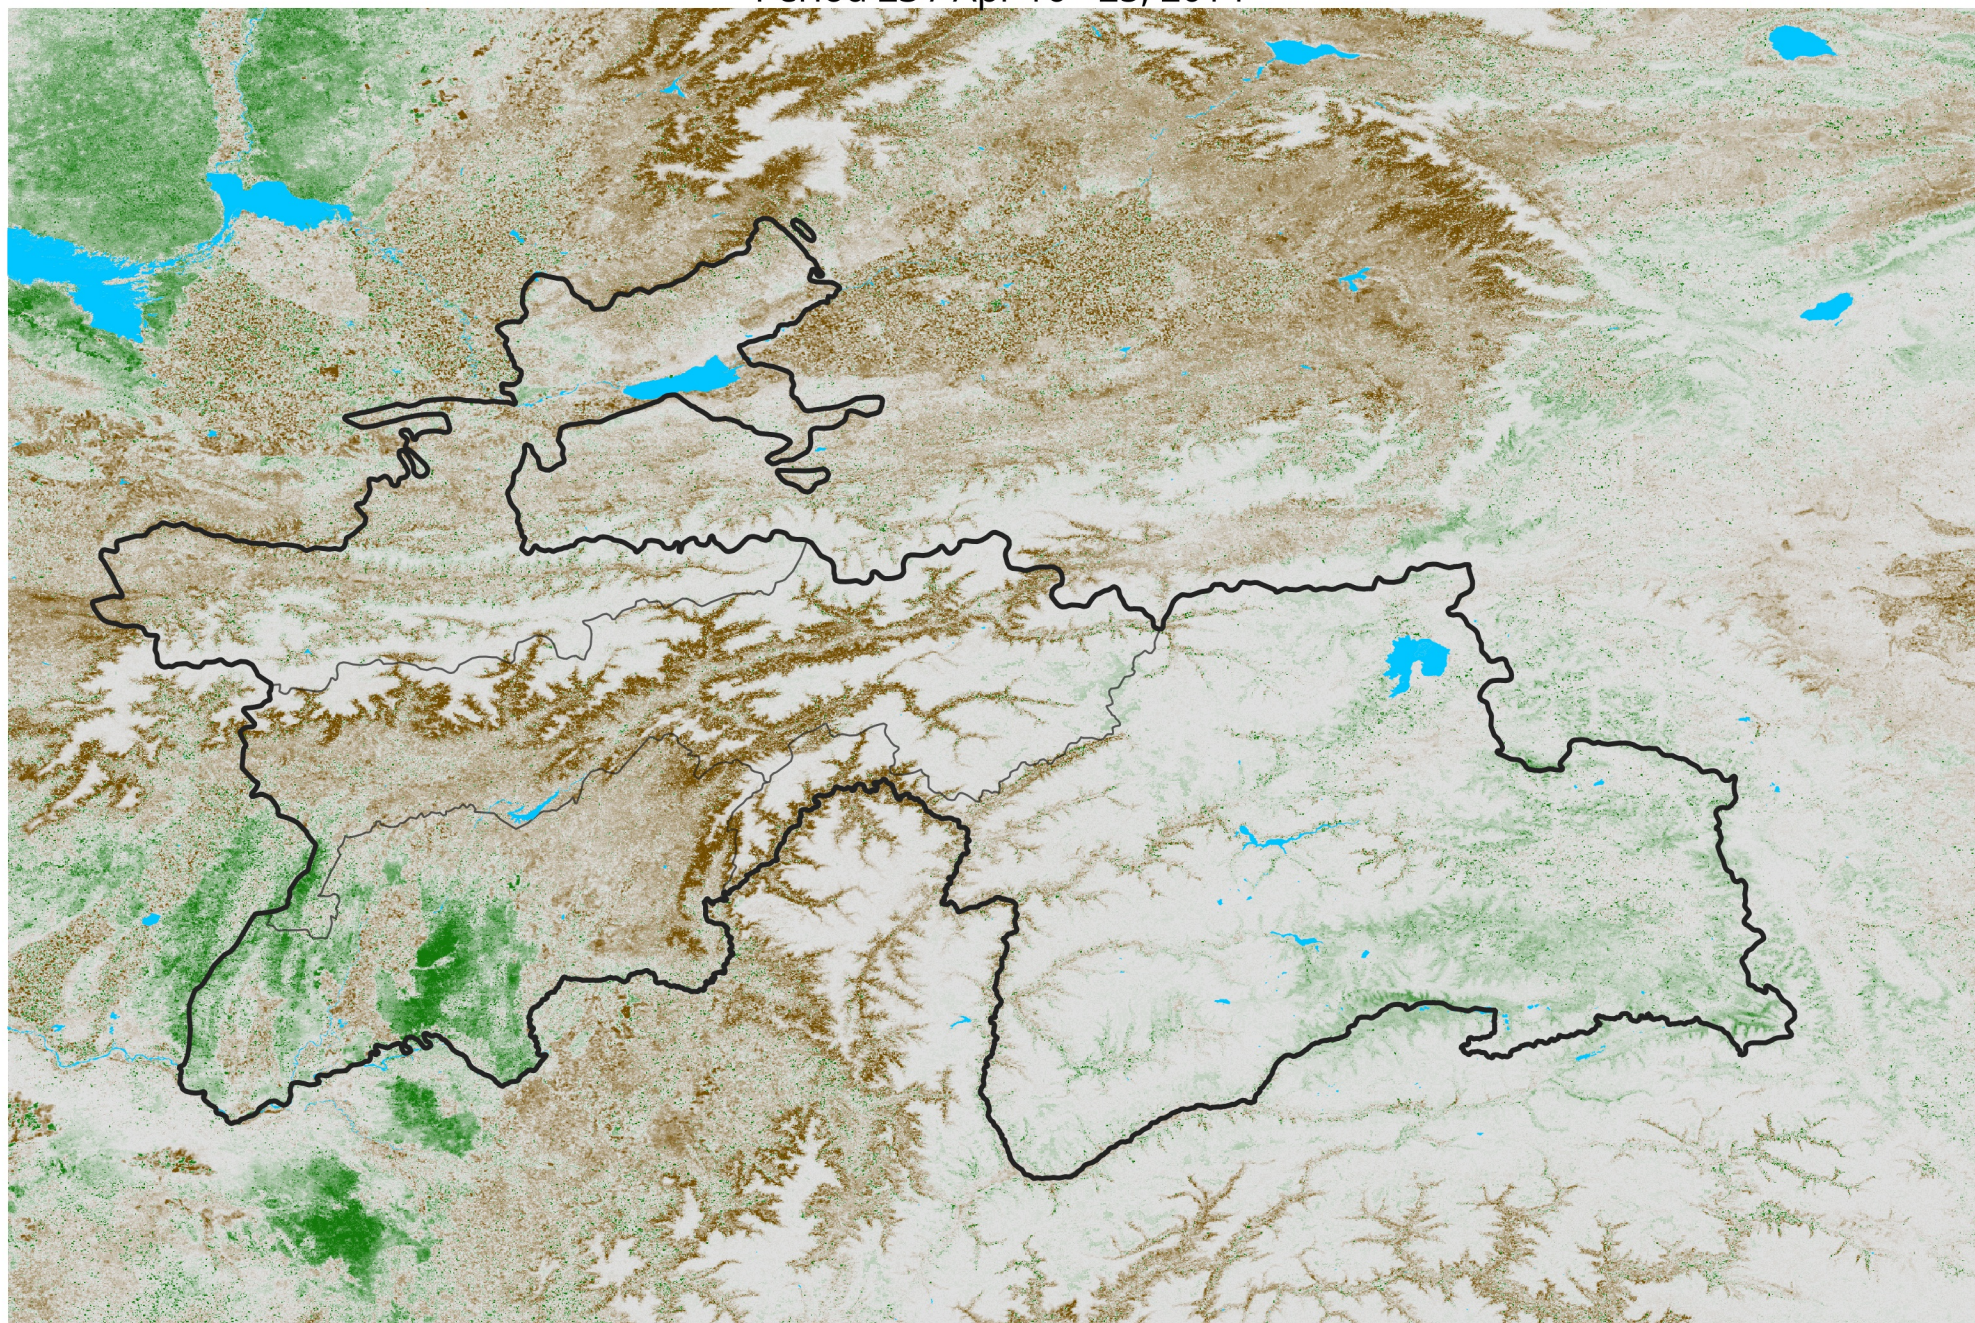

Tajikistan NDVI Anomaly

2014 minus Mean (2012 - 2021)

Period 23 / Apr 16 - 25, 2014

NDVI Anomaly

< -0.3 -0.2 -0.1 -0.05 0.05 0.1 0.2 > 0.3

Negative

No Difference

Positive