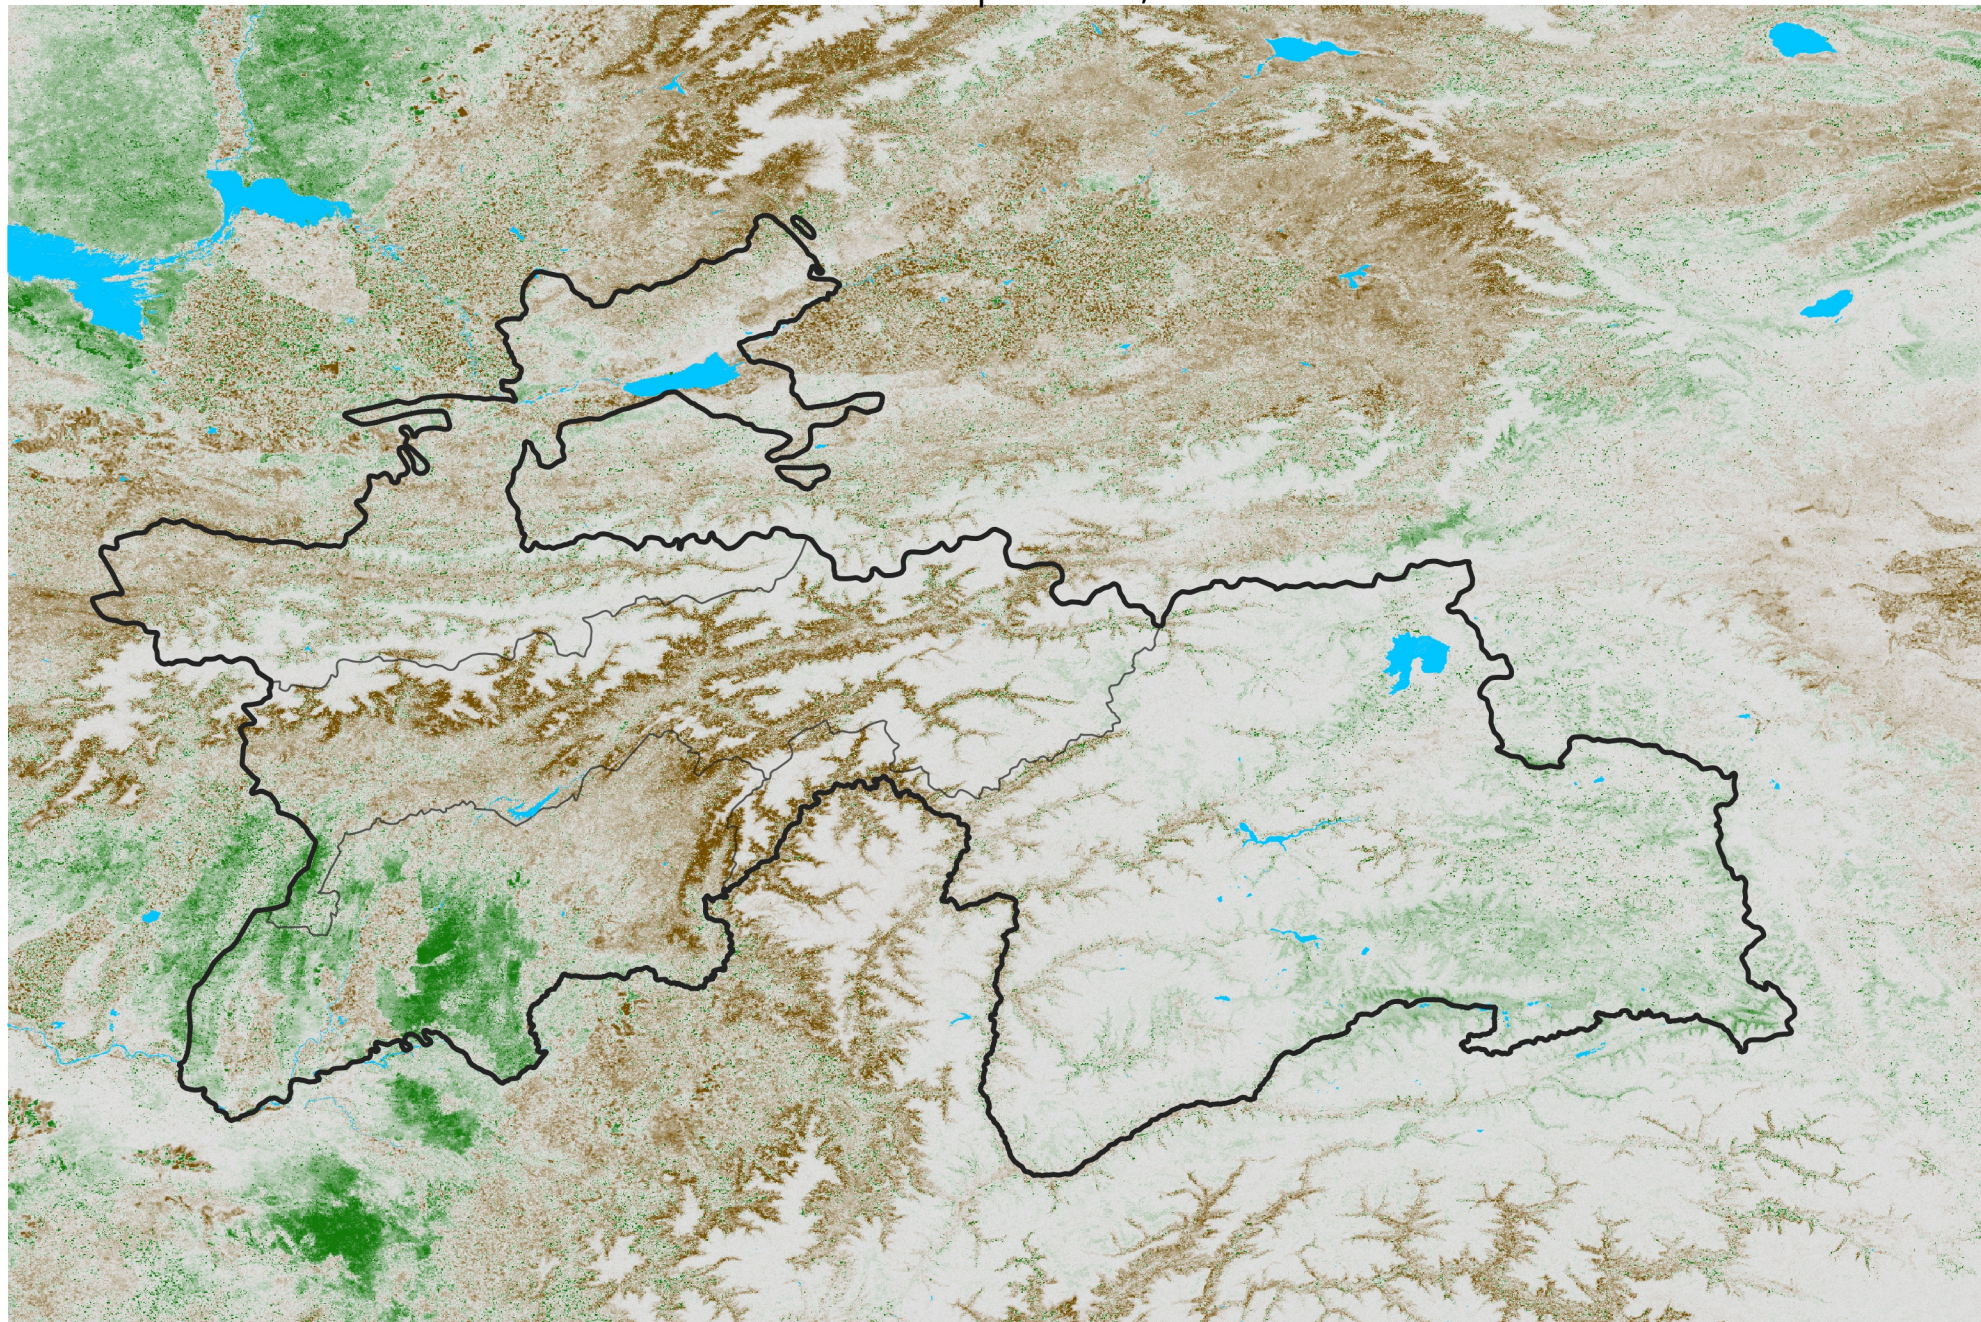

Tajikistan NDVI Anomaly

2014 minus Mean (2012 - 2021)

Period 24 / Apr 21 - 30, 2014

NDVI Anomaly

< -0.3 -0.2 -0.1 -0.05 0.05 0.1 0.2 > 0.3

Negative

No Difference

Positive