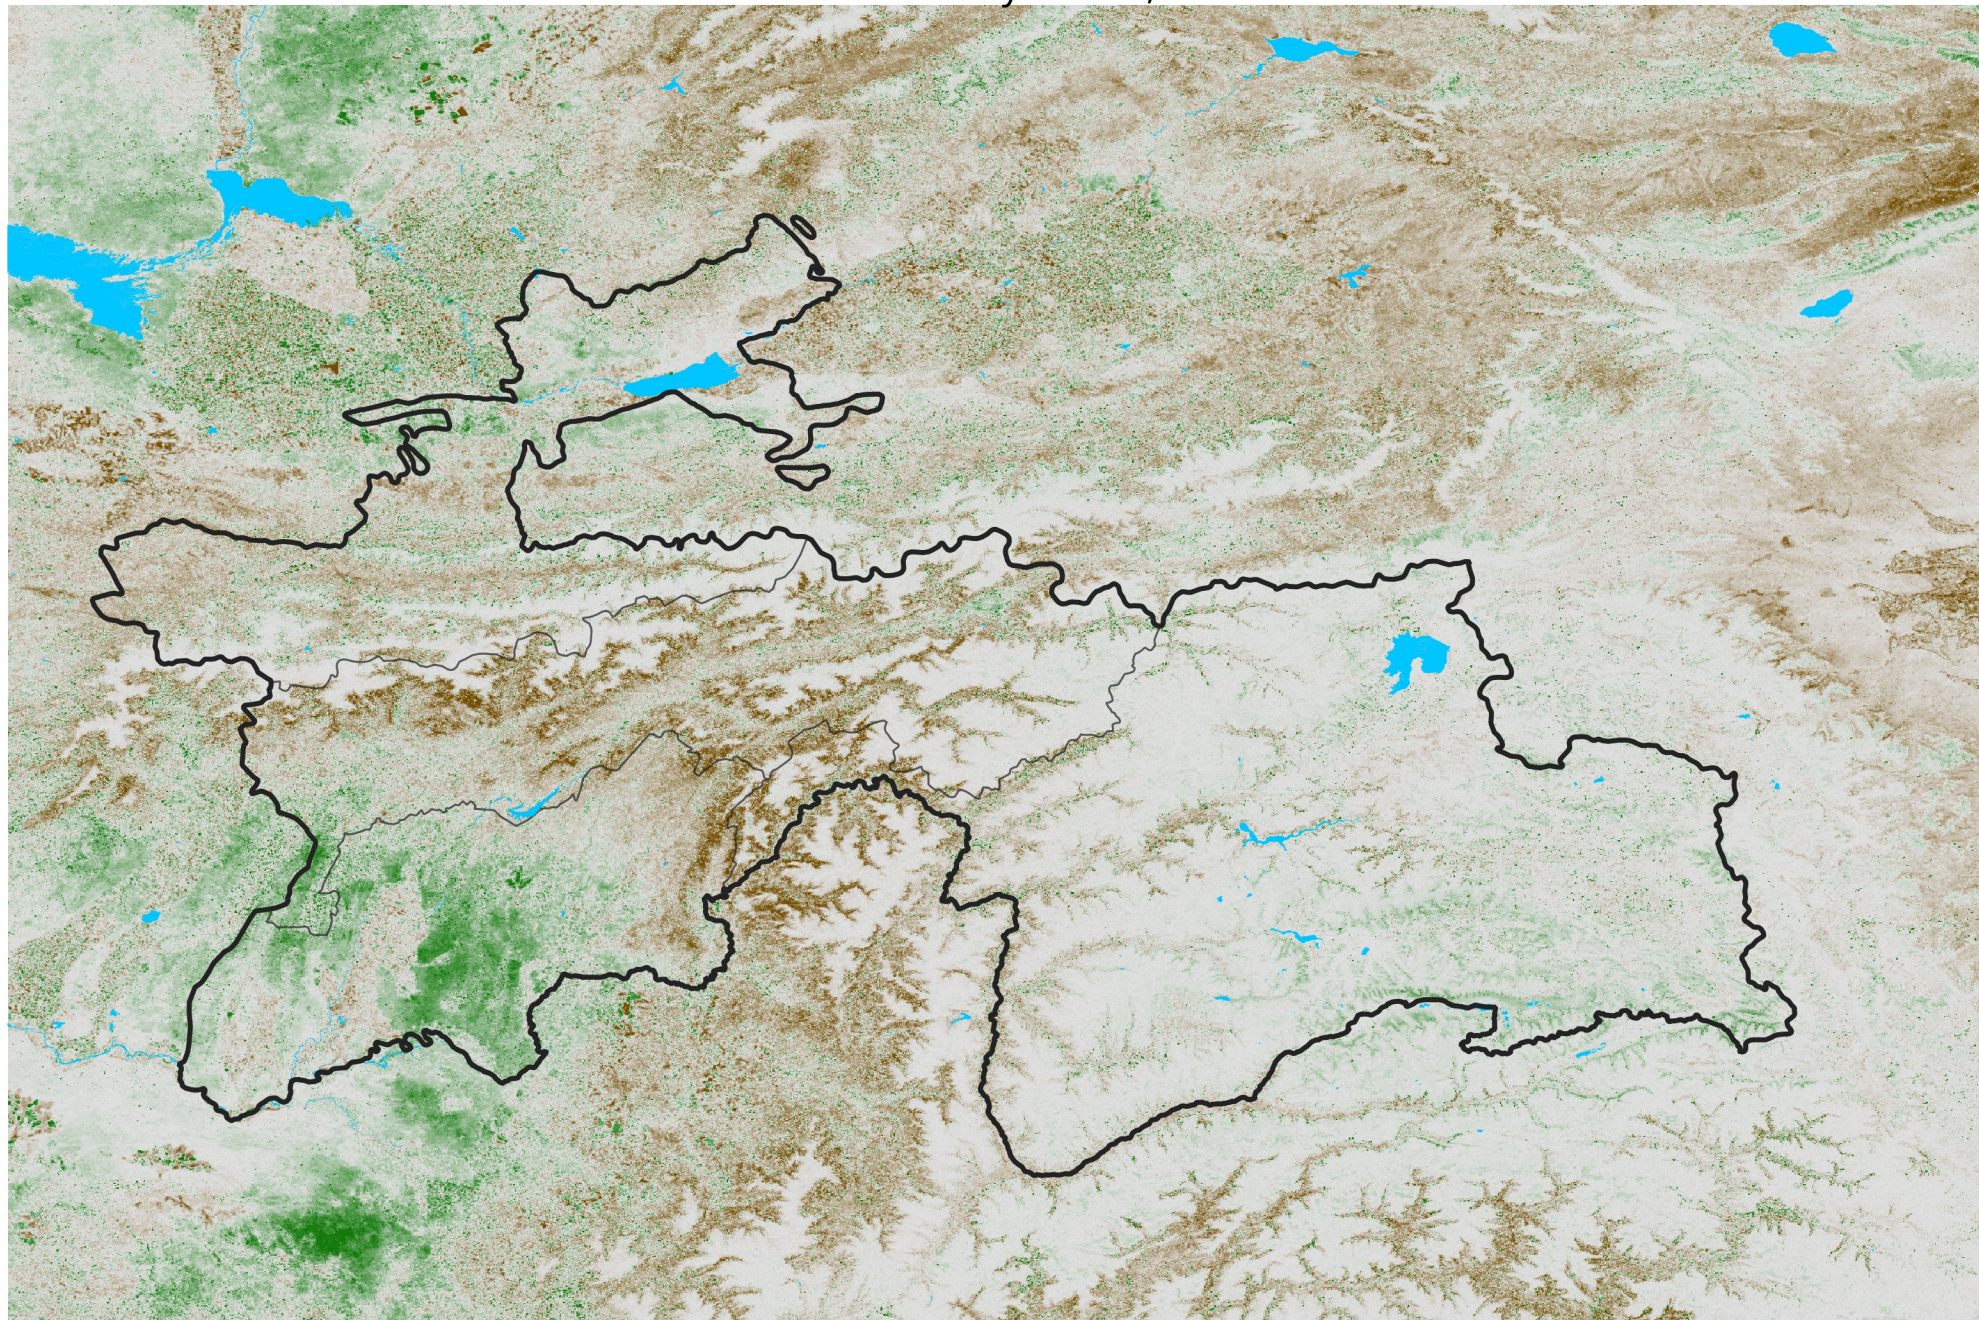

Tajikistan NDVI Anomaly

2014 minus Mean (2012 - 2021)

Period 27 / May 06 - 15, 2014

NDVI Anomaly

< -0.3 -0.2 -0.1 -0.05 0.05 0.1 0.2 > 0.3

Negative

No Difference

Positive