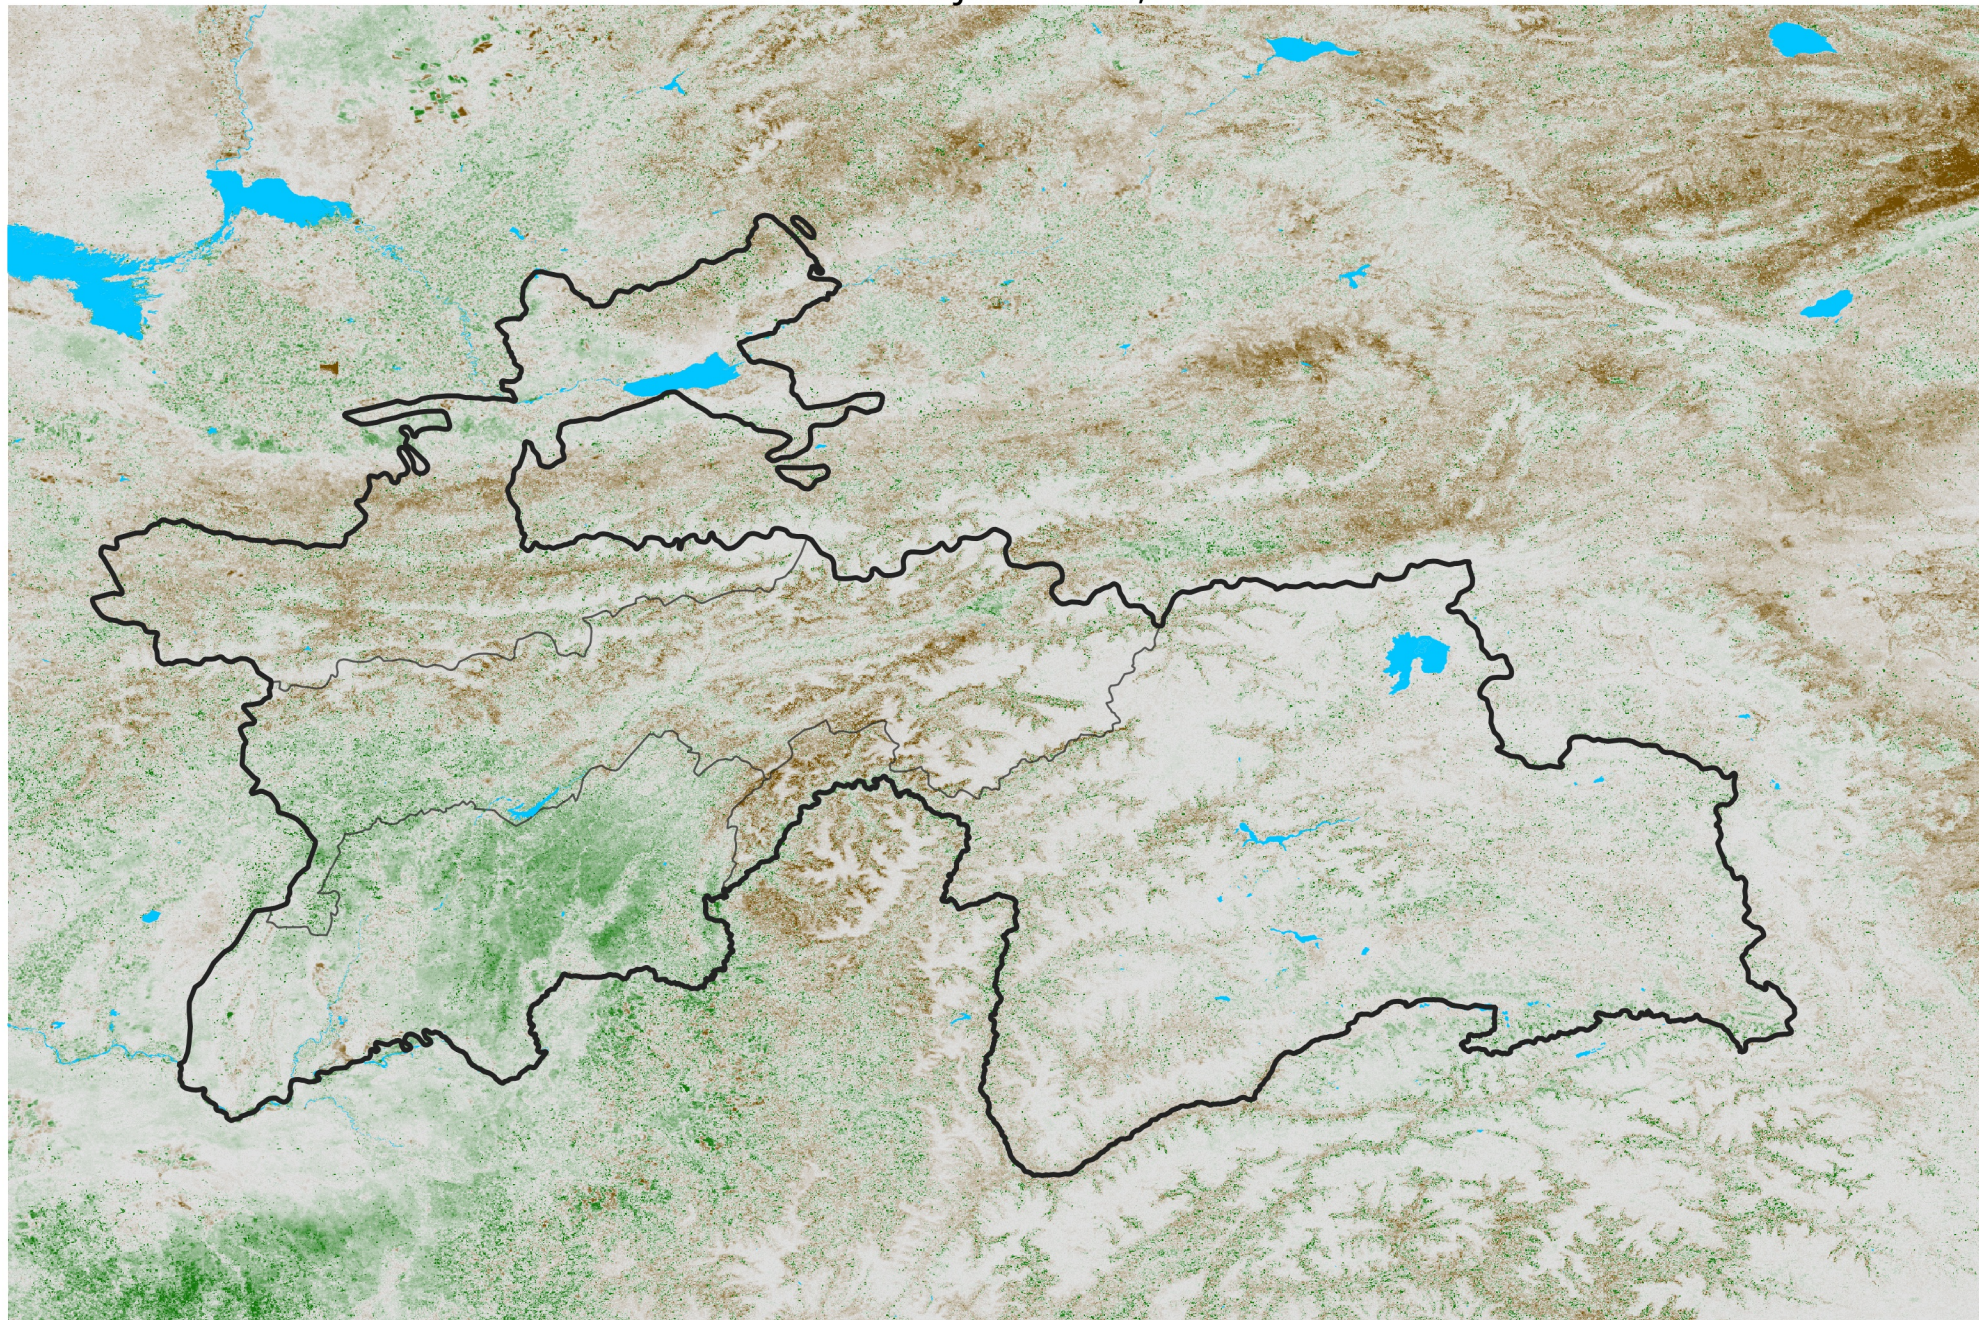

Tajikistan NDVI Anomaly

2014 minus Mean (2012 - 2021)

Period 32 / Jun 01 - 10, 2014

NDVI Anomaly

< -0.3 -0.2 -0.1 -0.05 0.05 0.1 0.2 > 0.3

Negative

No Difference

Positive