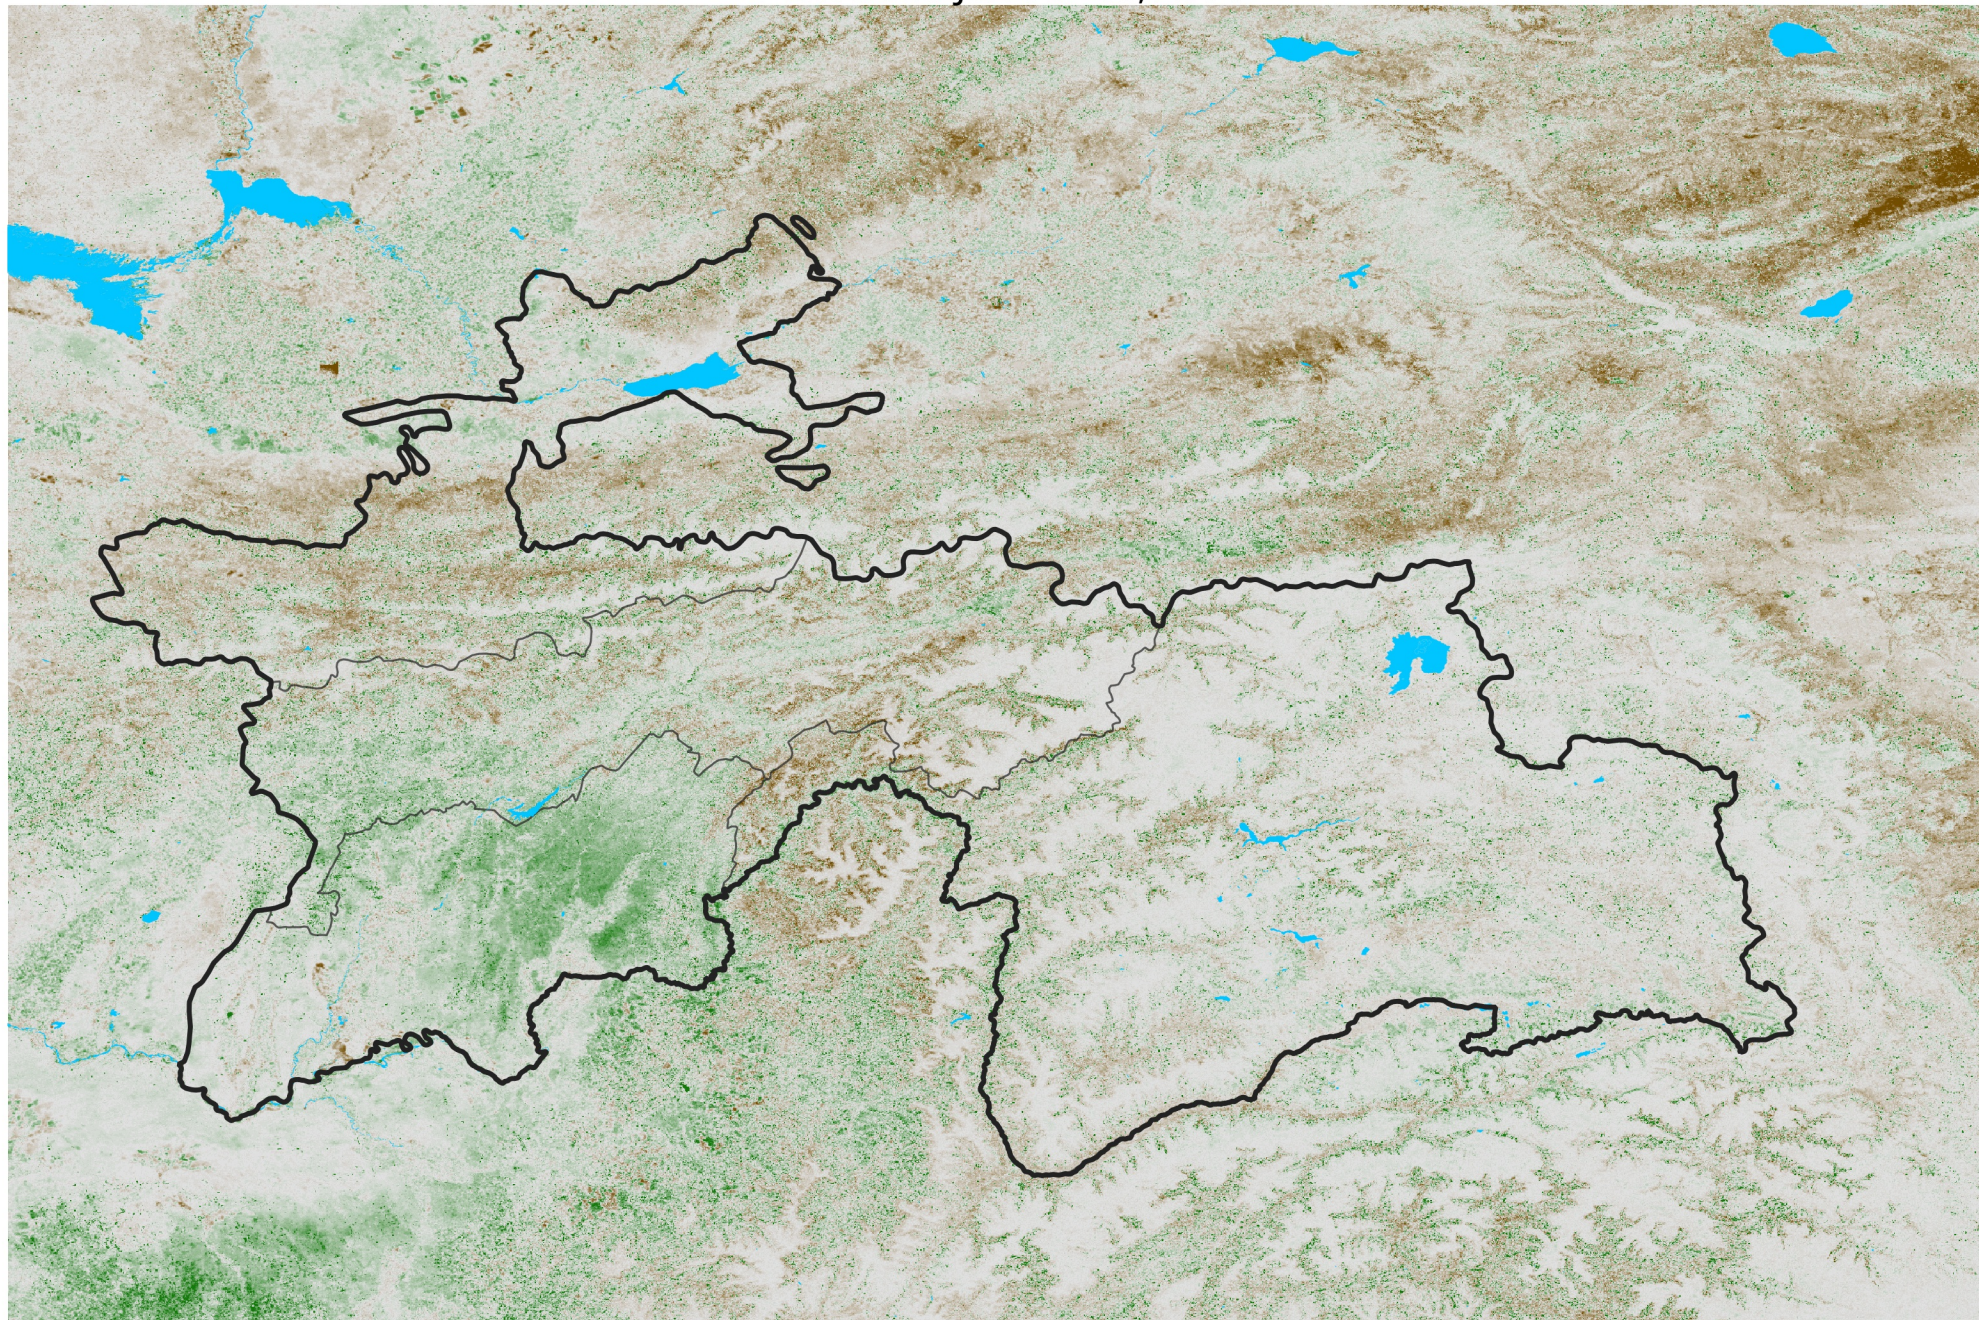

Tajikistan NDVI Anomaly

2014 minus Mean (2012 - 2021)

Period 33 / Jun 06 - 15, 2014

NDVI Anomaly

< -0.3 -0.2 -0.1 -0.05 0.05 0.1 0.2 > 0.3

Negative

No Difference

Positive