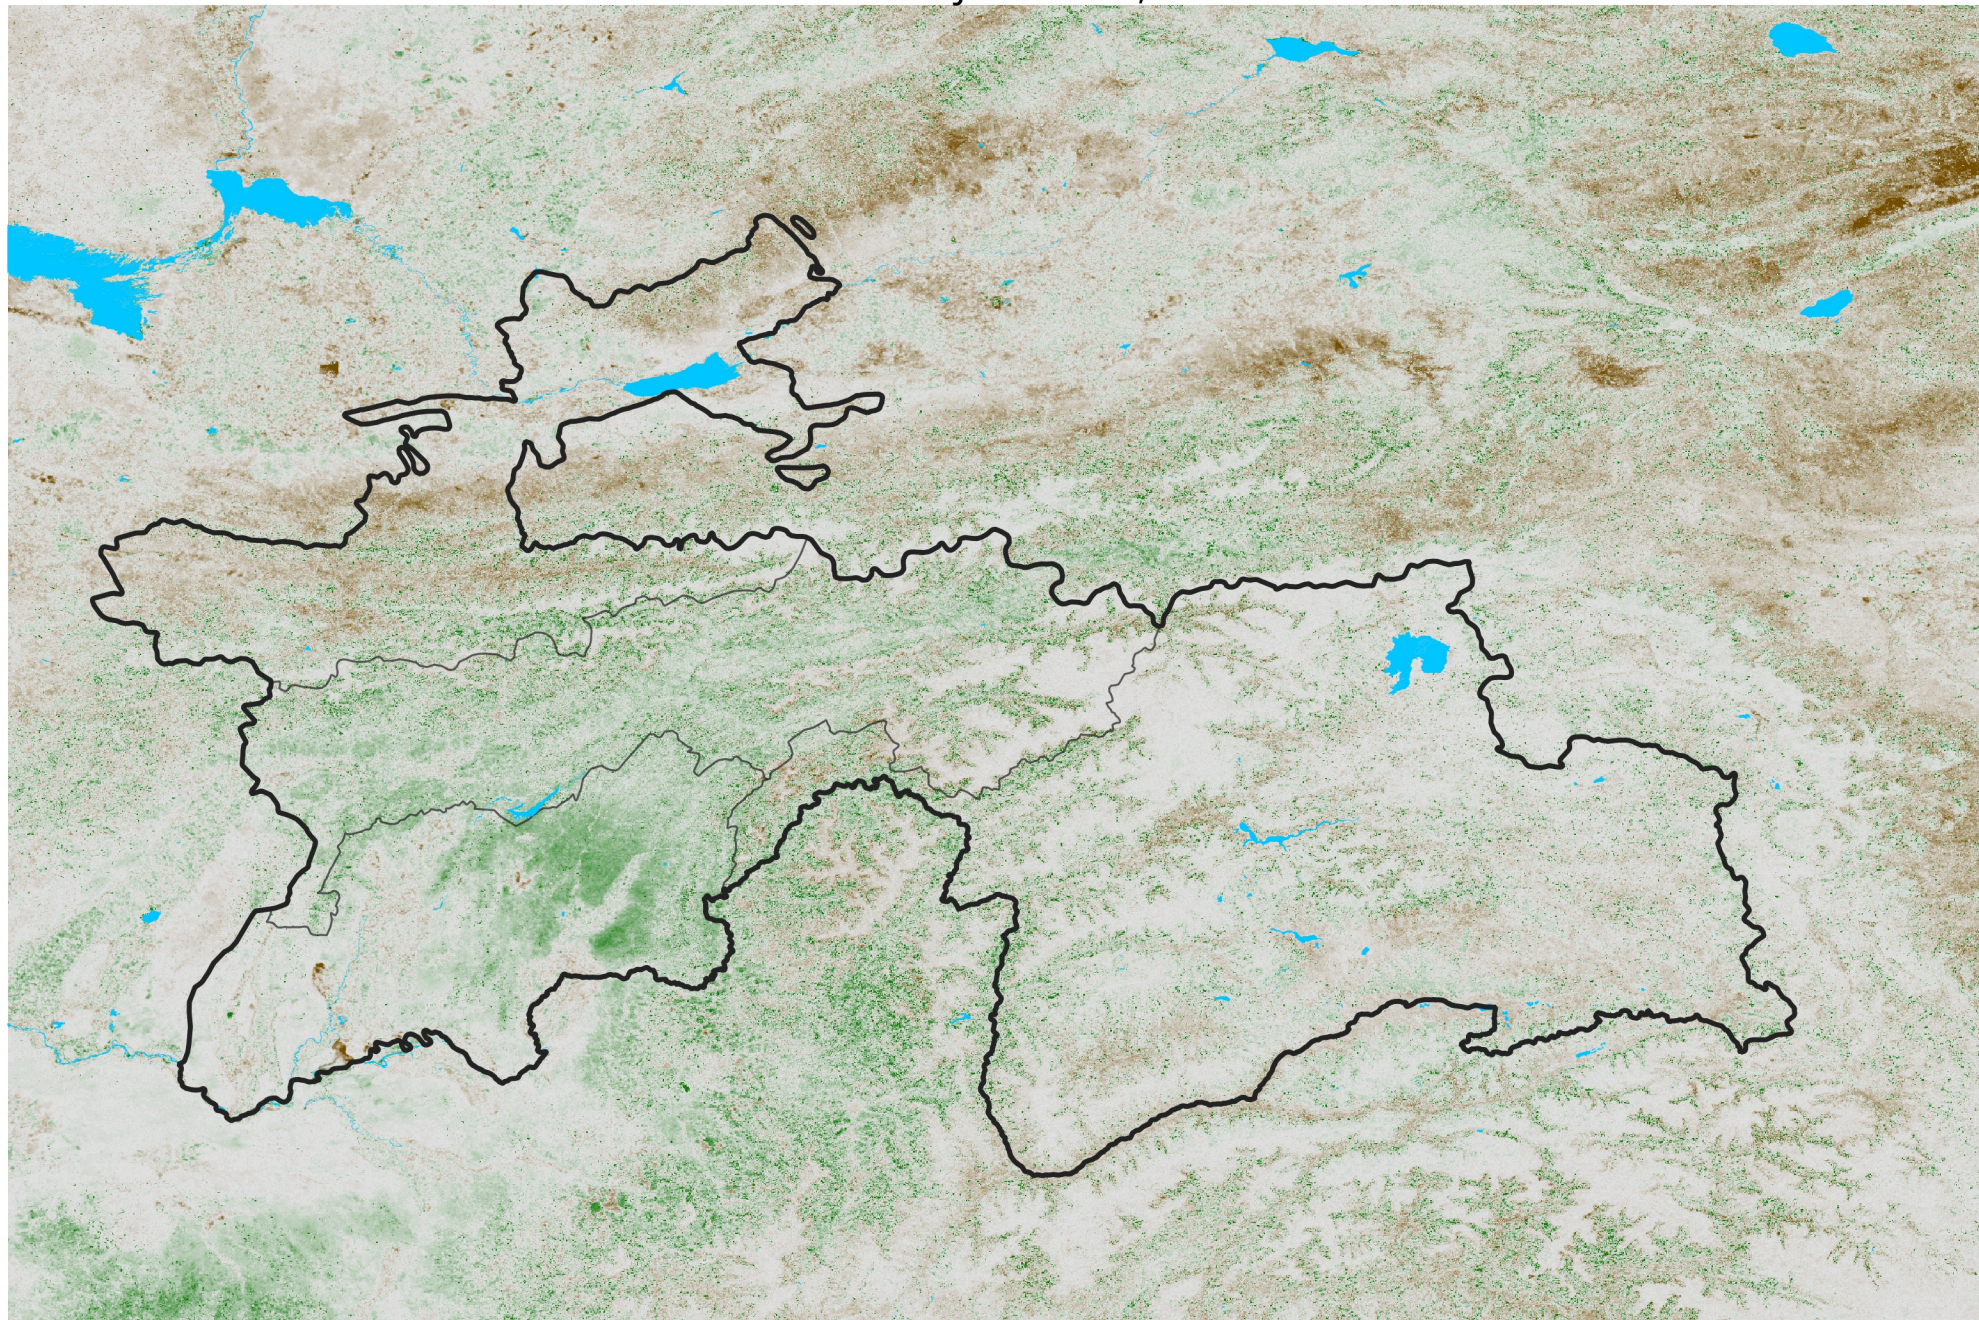

Tajikistan NDVI Anomaly

2014 minus Mean (2012 - 2021)

Period 36 / Jun 21 - 30, 2014

NDVI Anomaly

< -0.3 -0.2 -0.1 -0.05 0.05 0.1 0.2 > 0.3

Negative

No Difference

Positive