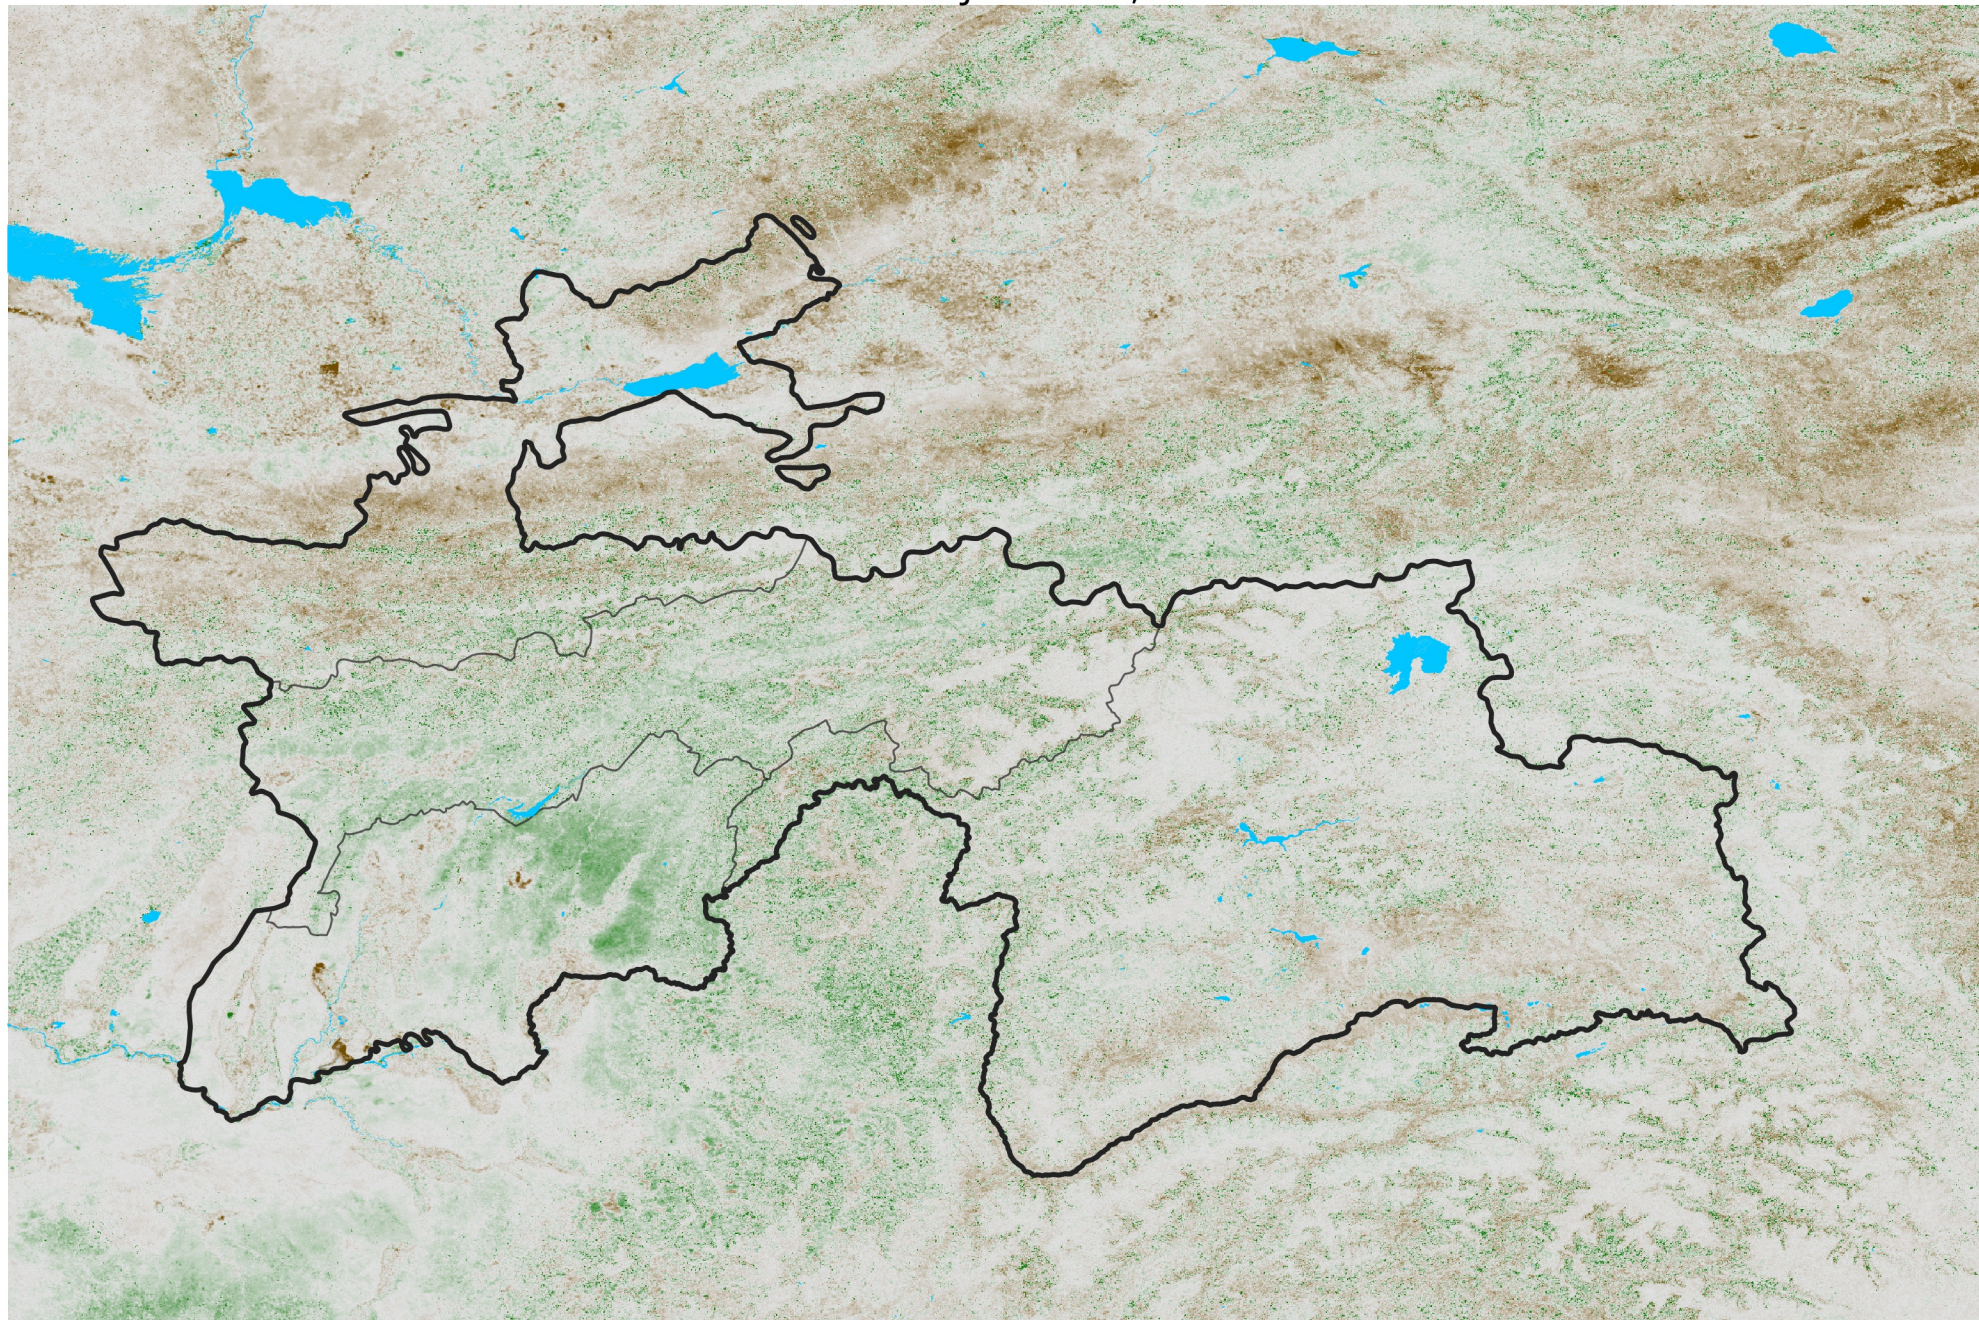

Tajikistan NDVI Anomaly

2014 minus Mean (2012 - 2021)

Period 38 / Jul 01 - 10, 2014

NDVI Anomaly

< -0.3 -0.2 -0.1 -0.05 0.05 0.1 0.2 > 0.3

Negative

No Difference

Positive