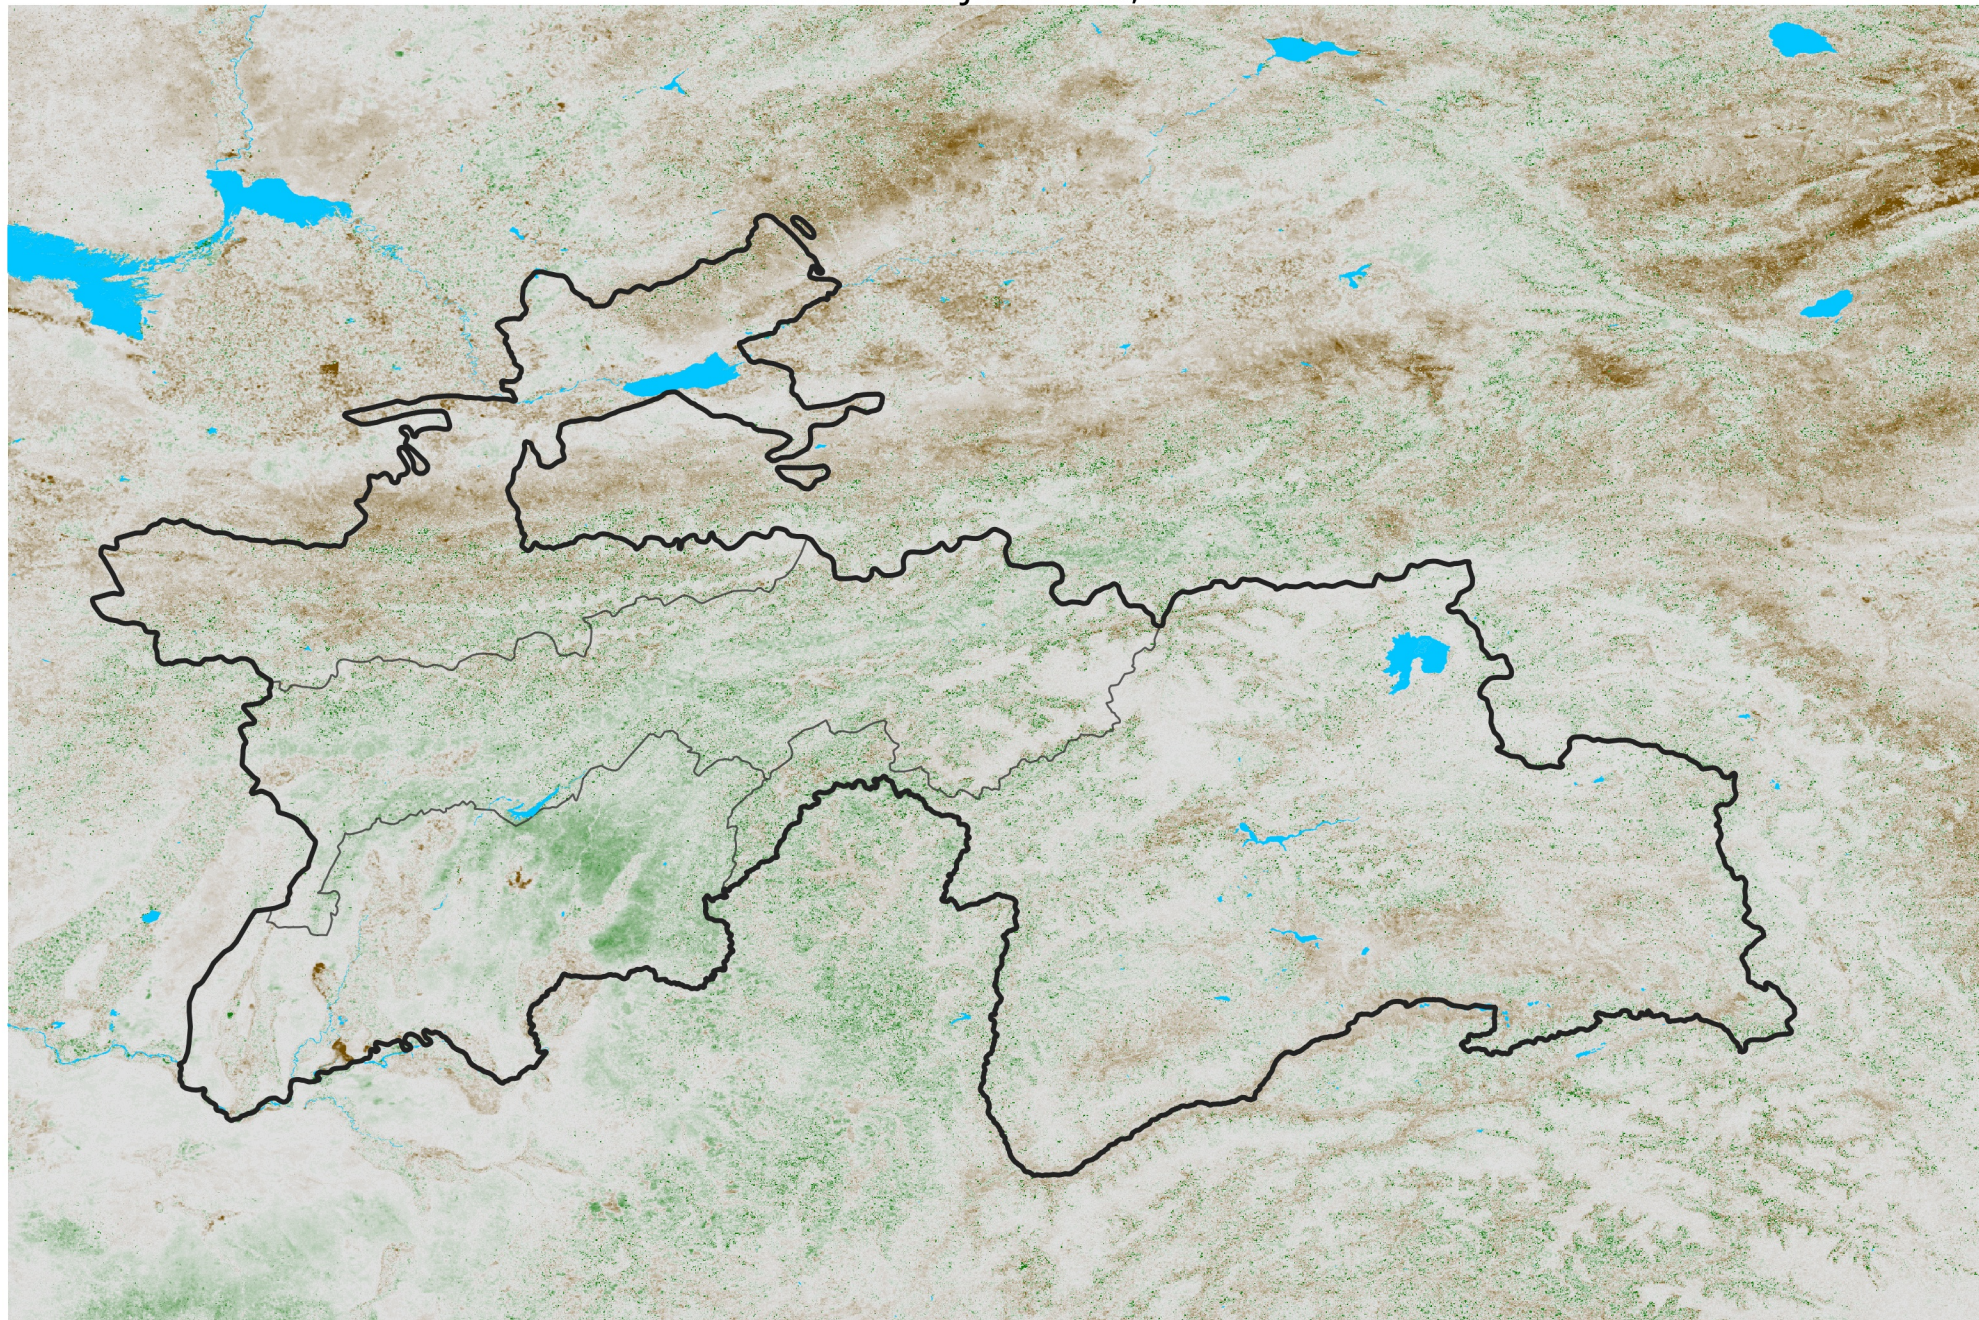

Tajikistan NDVI Anomaly

2014 minus Mean (2012 - 2021)

Period 39 / Jul 06 - 15, 2014

NDVI Anomaly

< -0.3 -0.2 -0.1 -0.05 0.05 0.1 0.2 > 0.3

Negative

No Difference

Positive