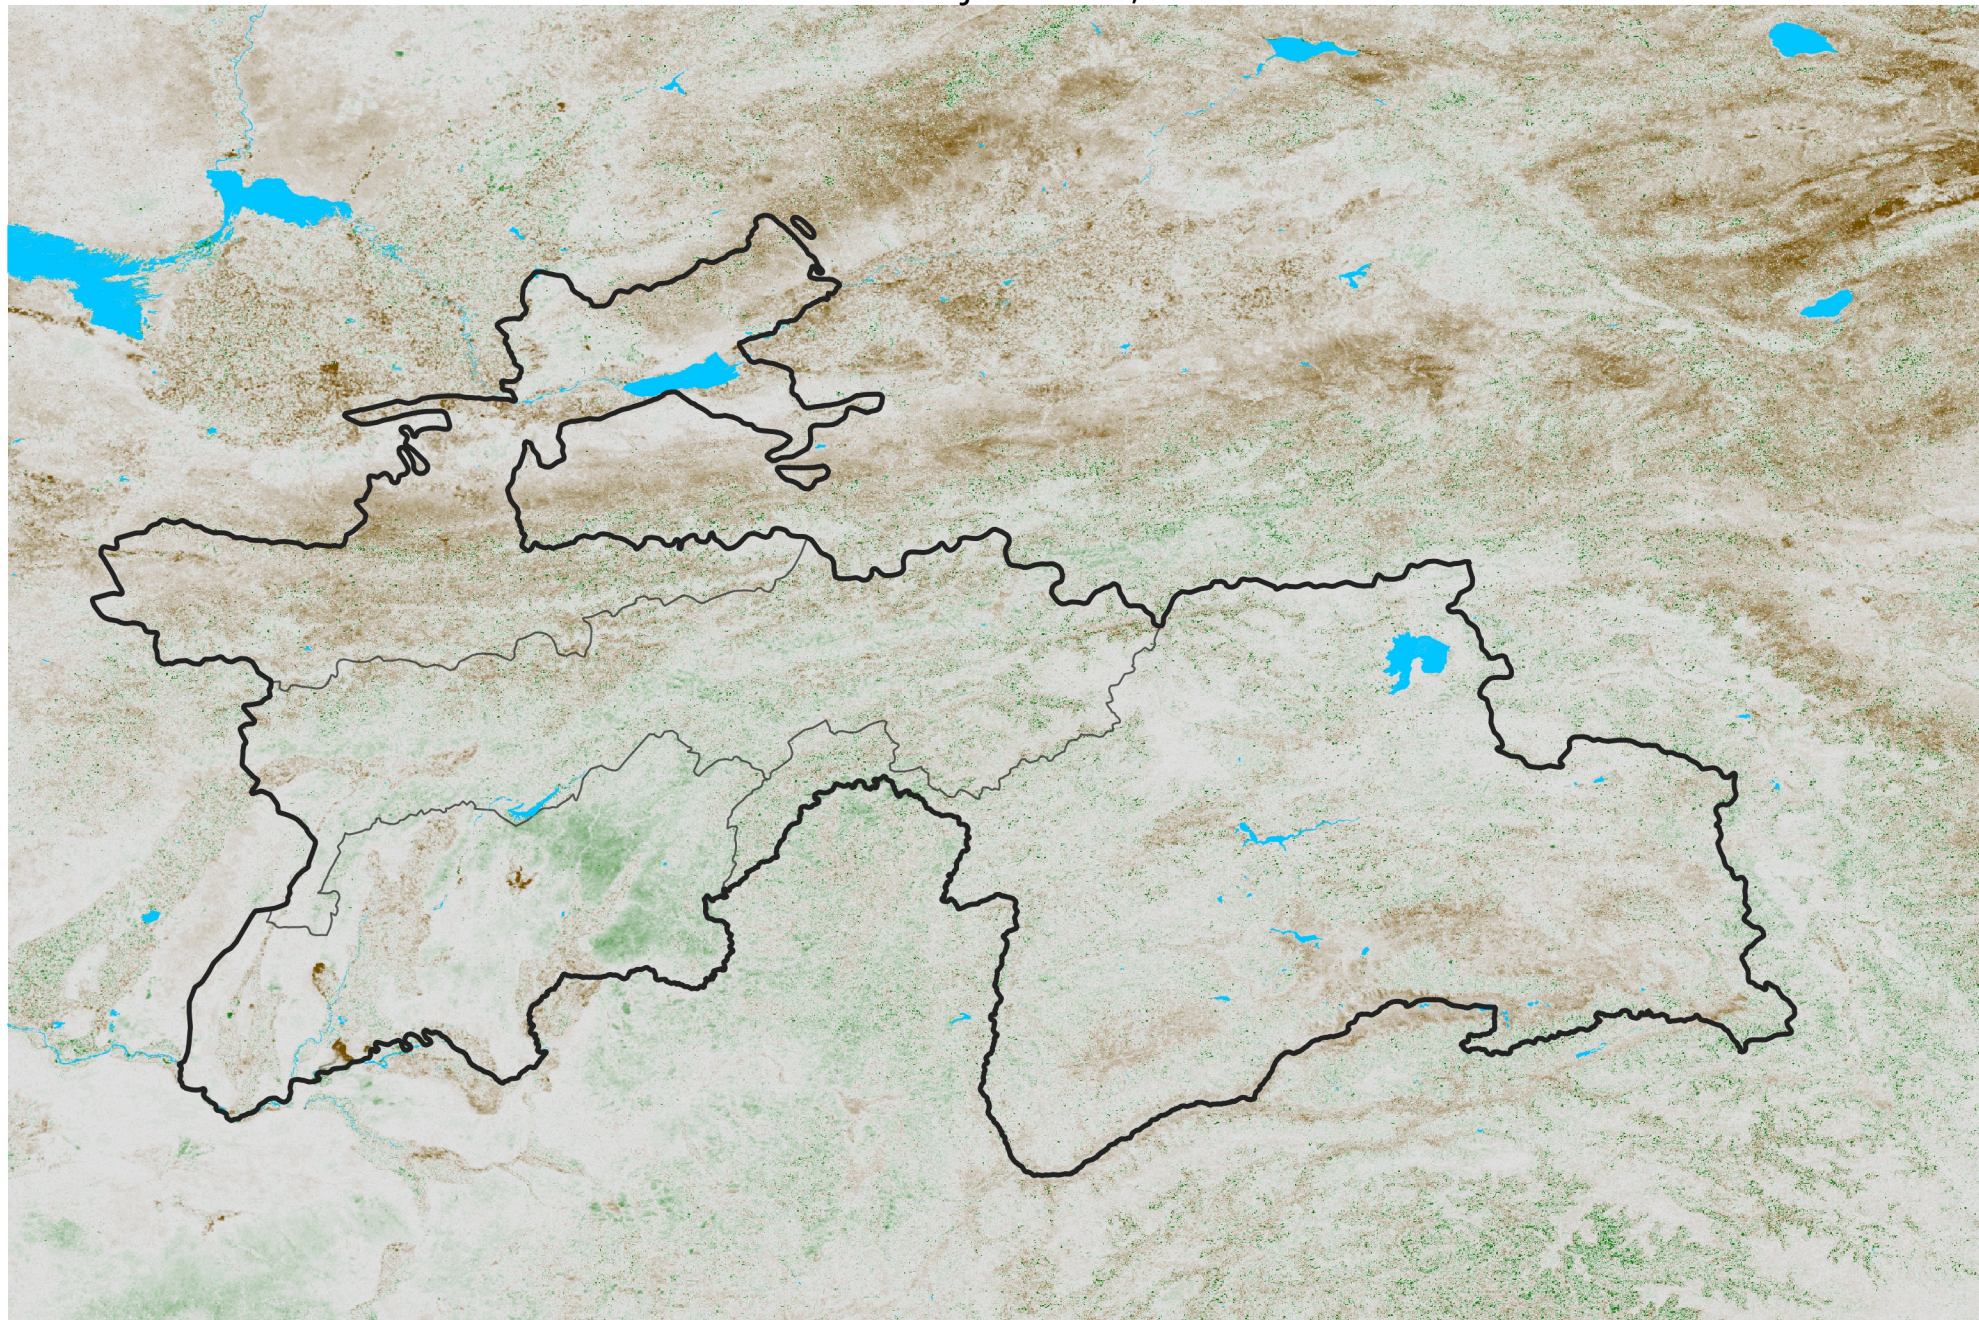

Tajikistan NDVI Anomaly

2014 minus Mean (2012 - 2021)

Period 42 / Jul 21 - 31, 2014

NDVI Anomaly

< -0.3 -0.2 -0.1 -0.05 0.05 0.1 0.2 > 0.3

Negative

No Difference

Positive