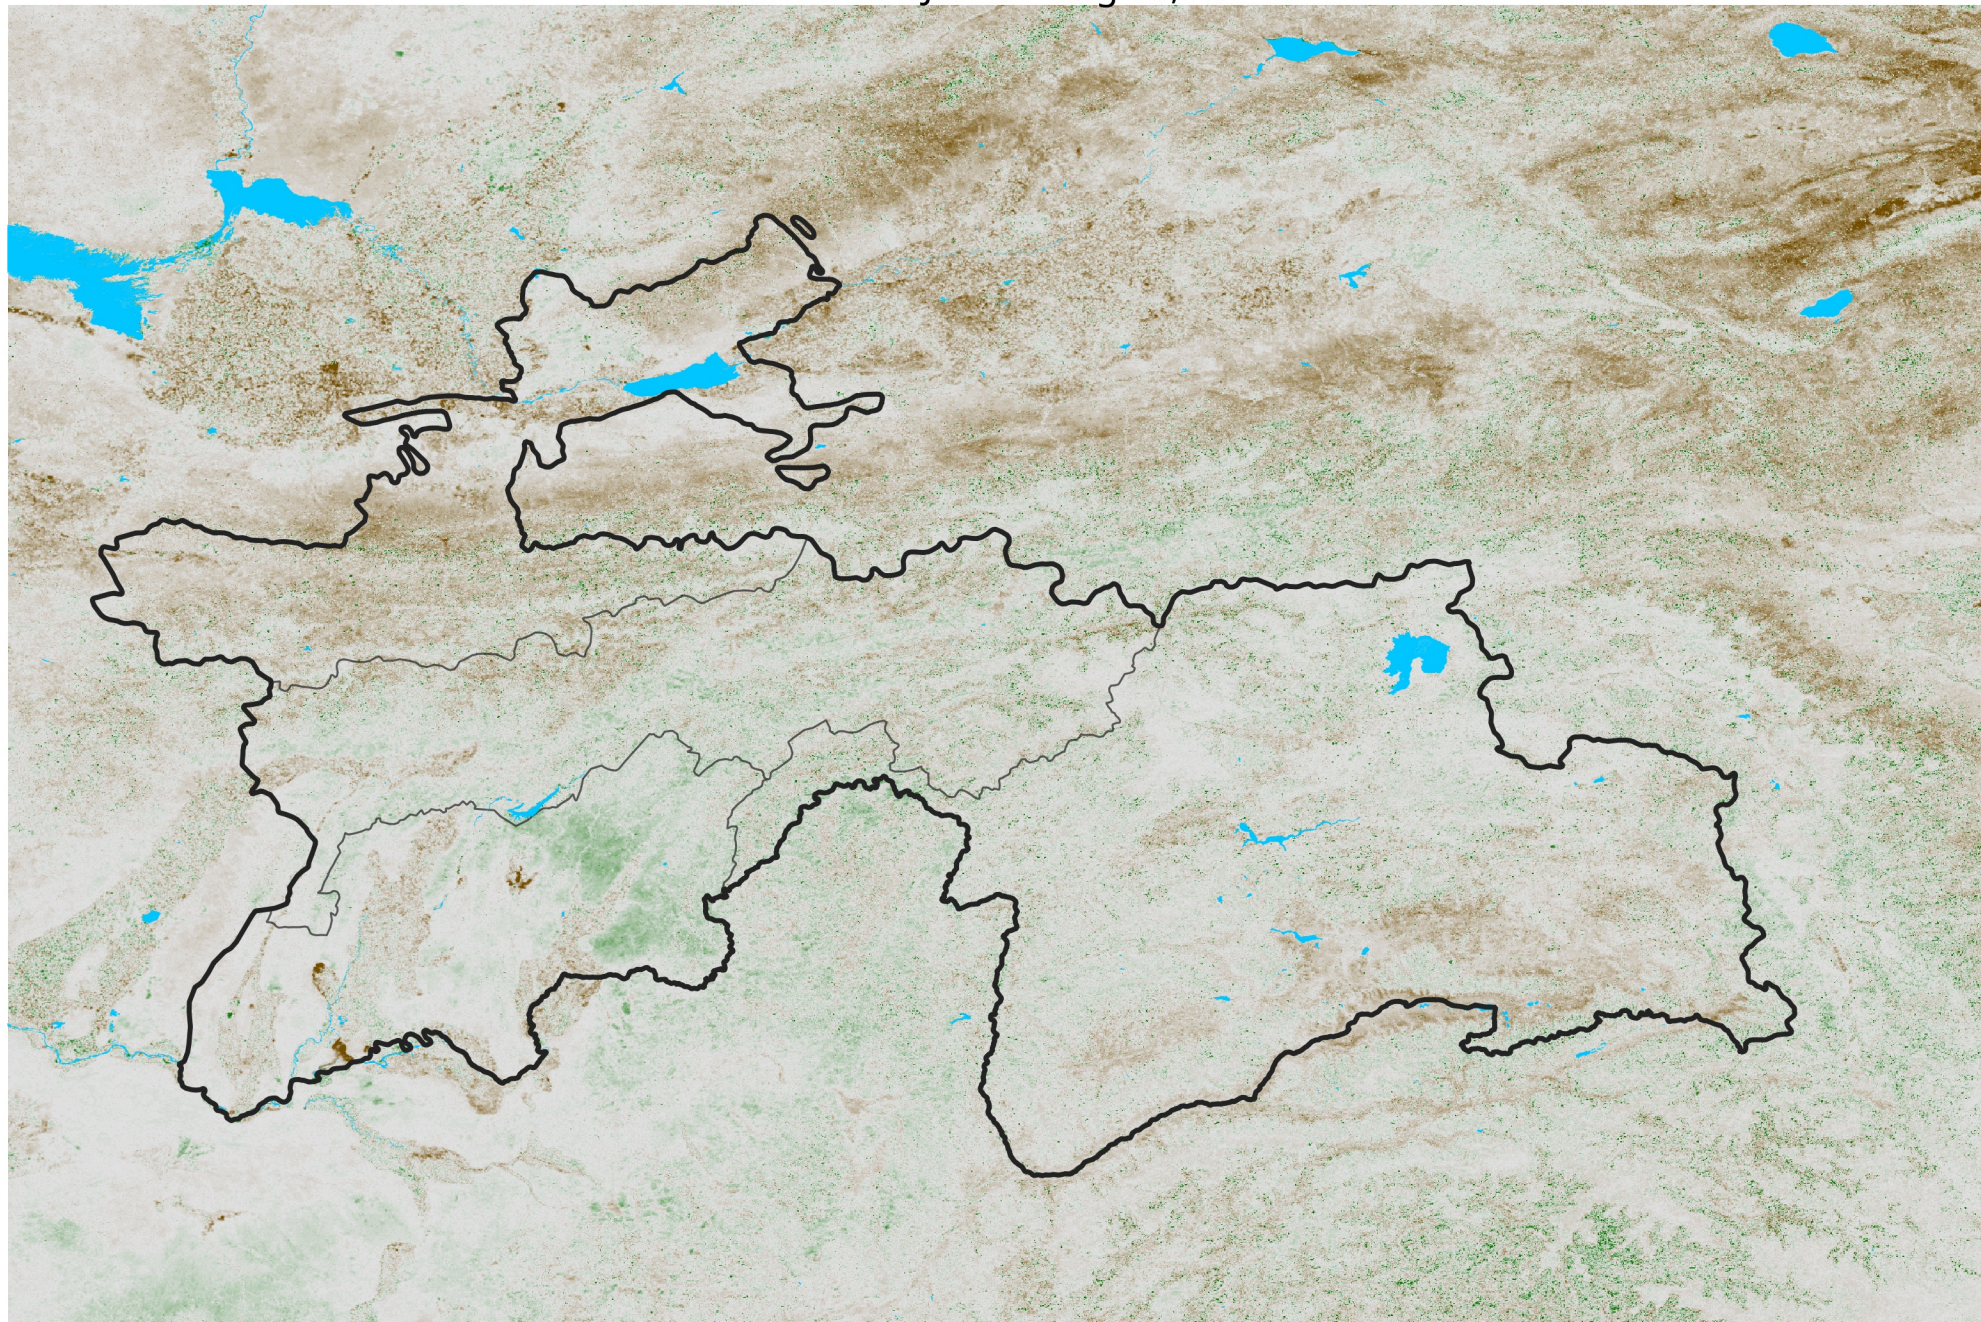

Tajikistan NDVI Anomaly

2014 minus Mean (2012 - 2021)

Period 43 / Jul 26 - Aug 05, 2014

NDVI Anomaly

< -0.3 -0.2 -0.1 -0.05 0.05 0.1 0.2 > 0.3

Negative

No Difference

Positive