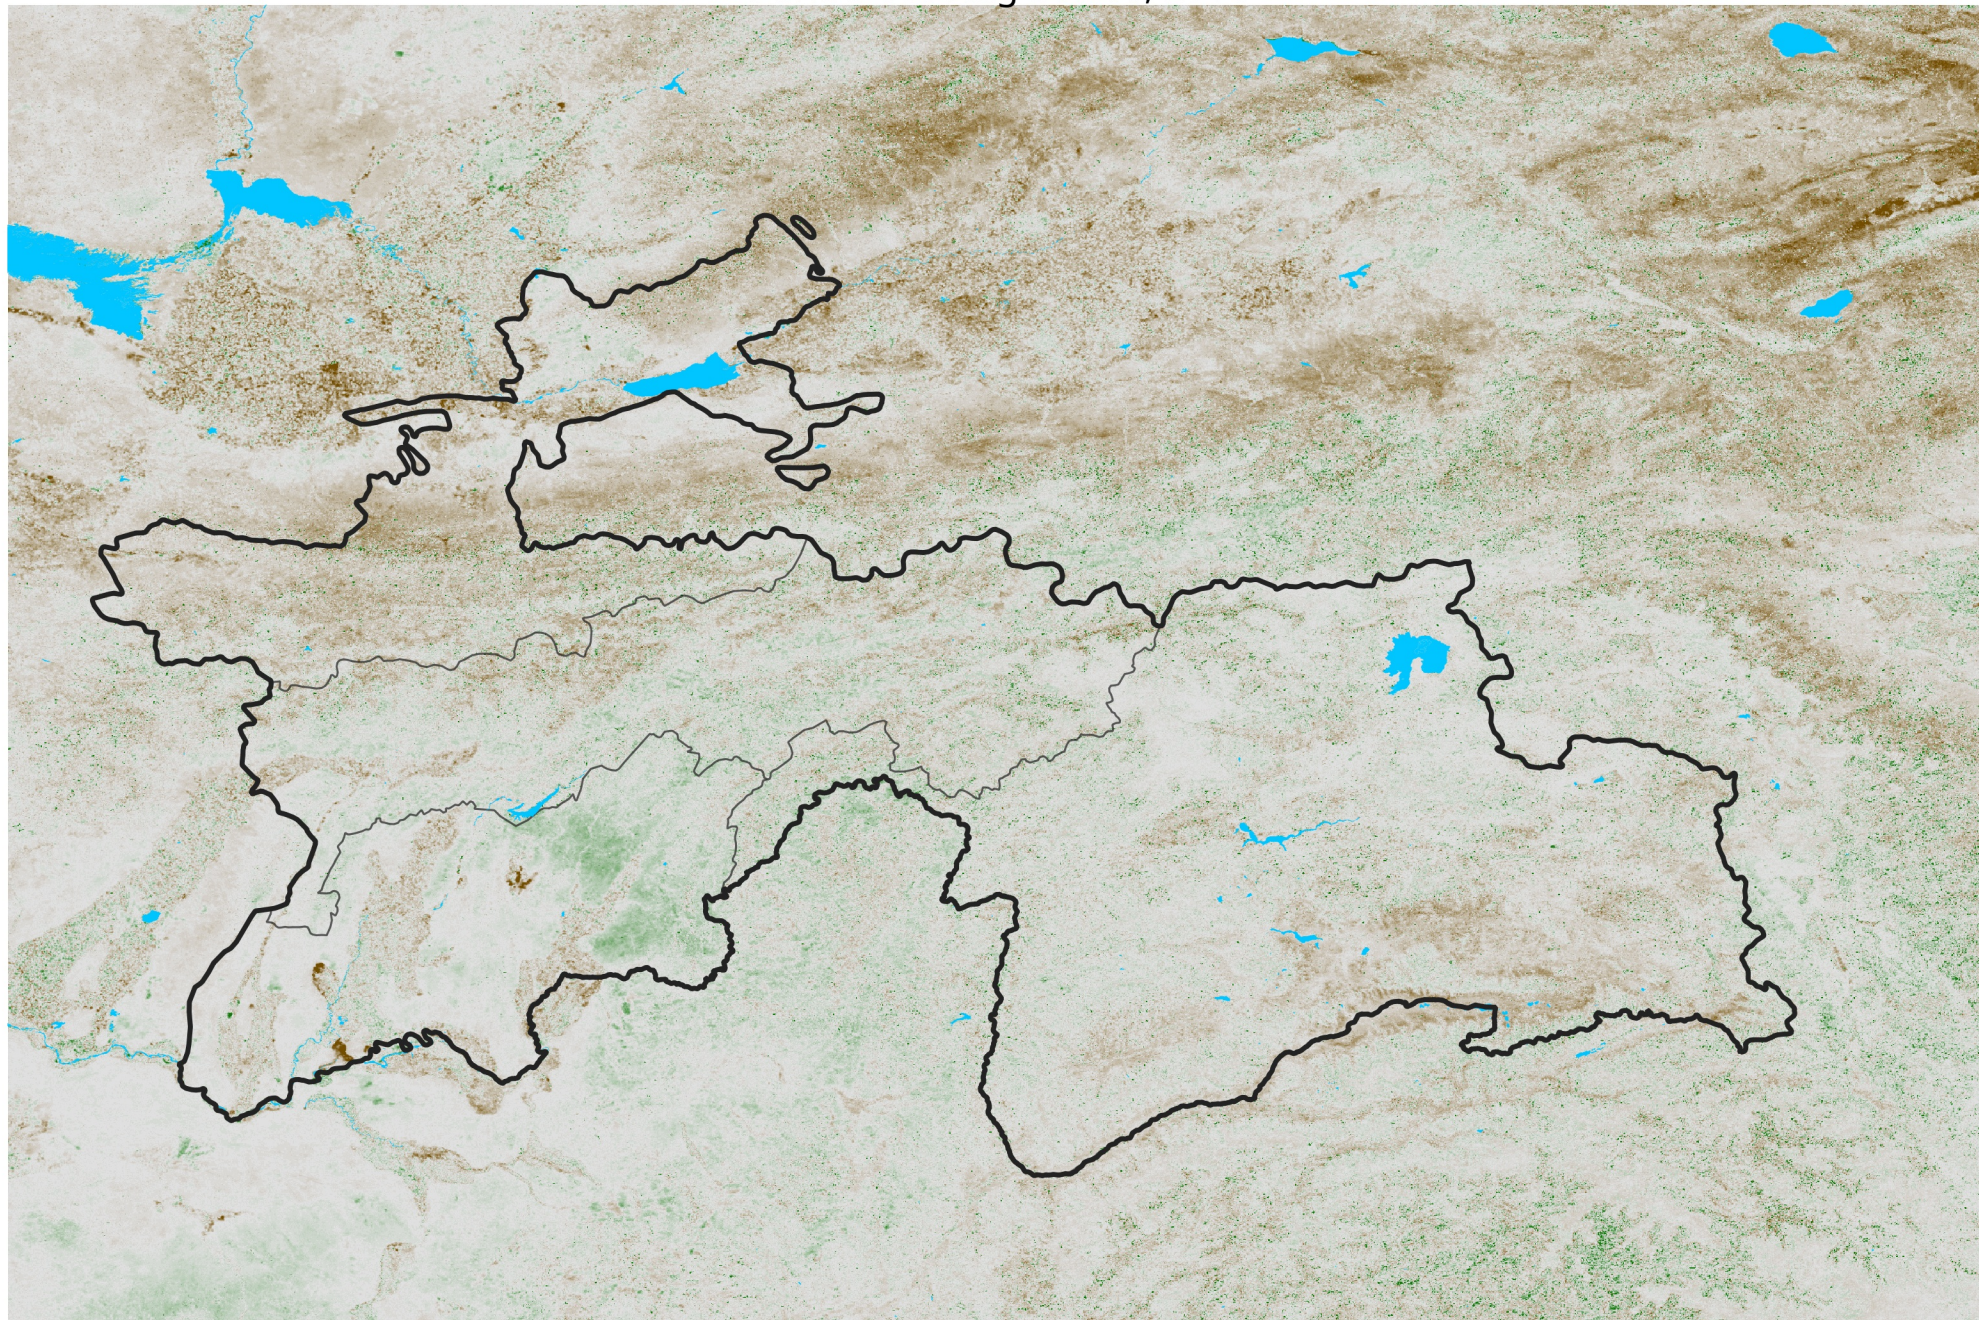

Tajikistan NDVI Anomaly

2014 minus Mean (2012 - 2021)

Period 44 / Aug 01 - 10, 2014

NDVI Anomaly

< -0.3 -0.2 -0.1 -0.05 0.05 0.1 0.2 > 0.3

Negative

No Difference

Positive