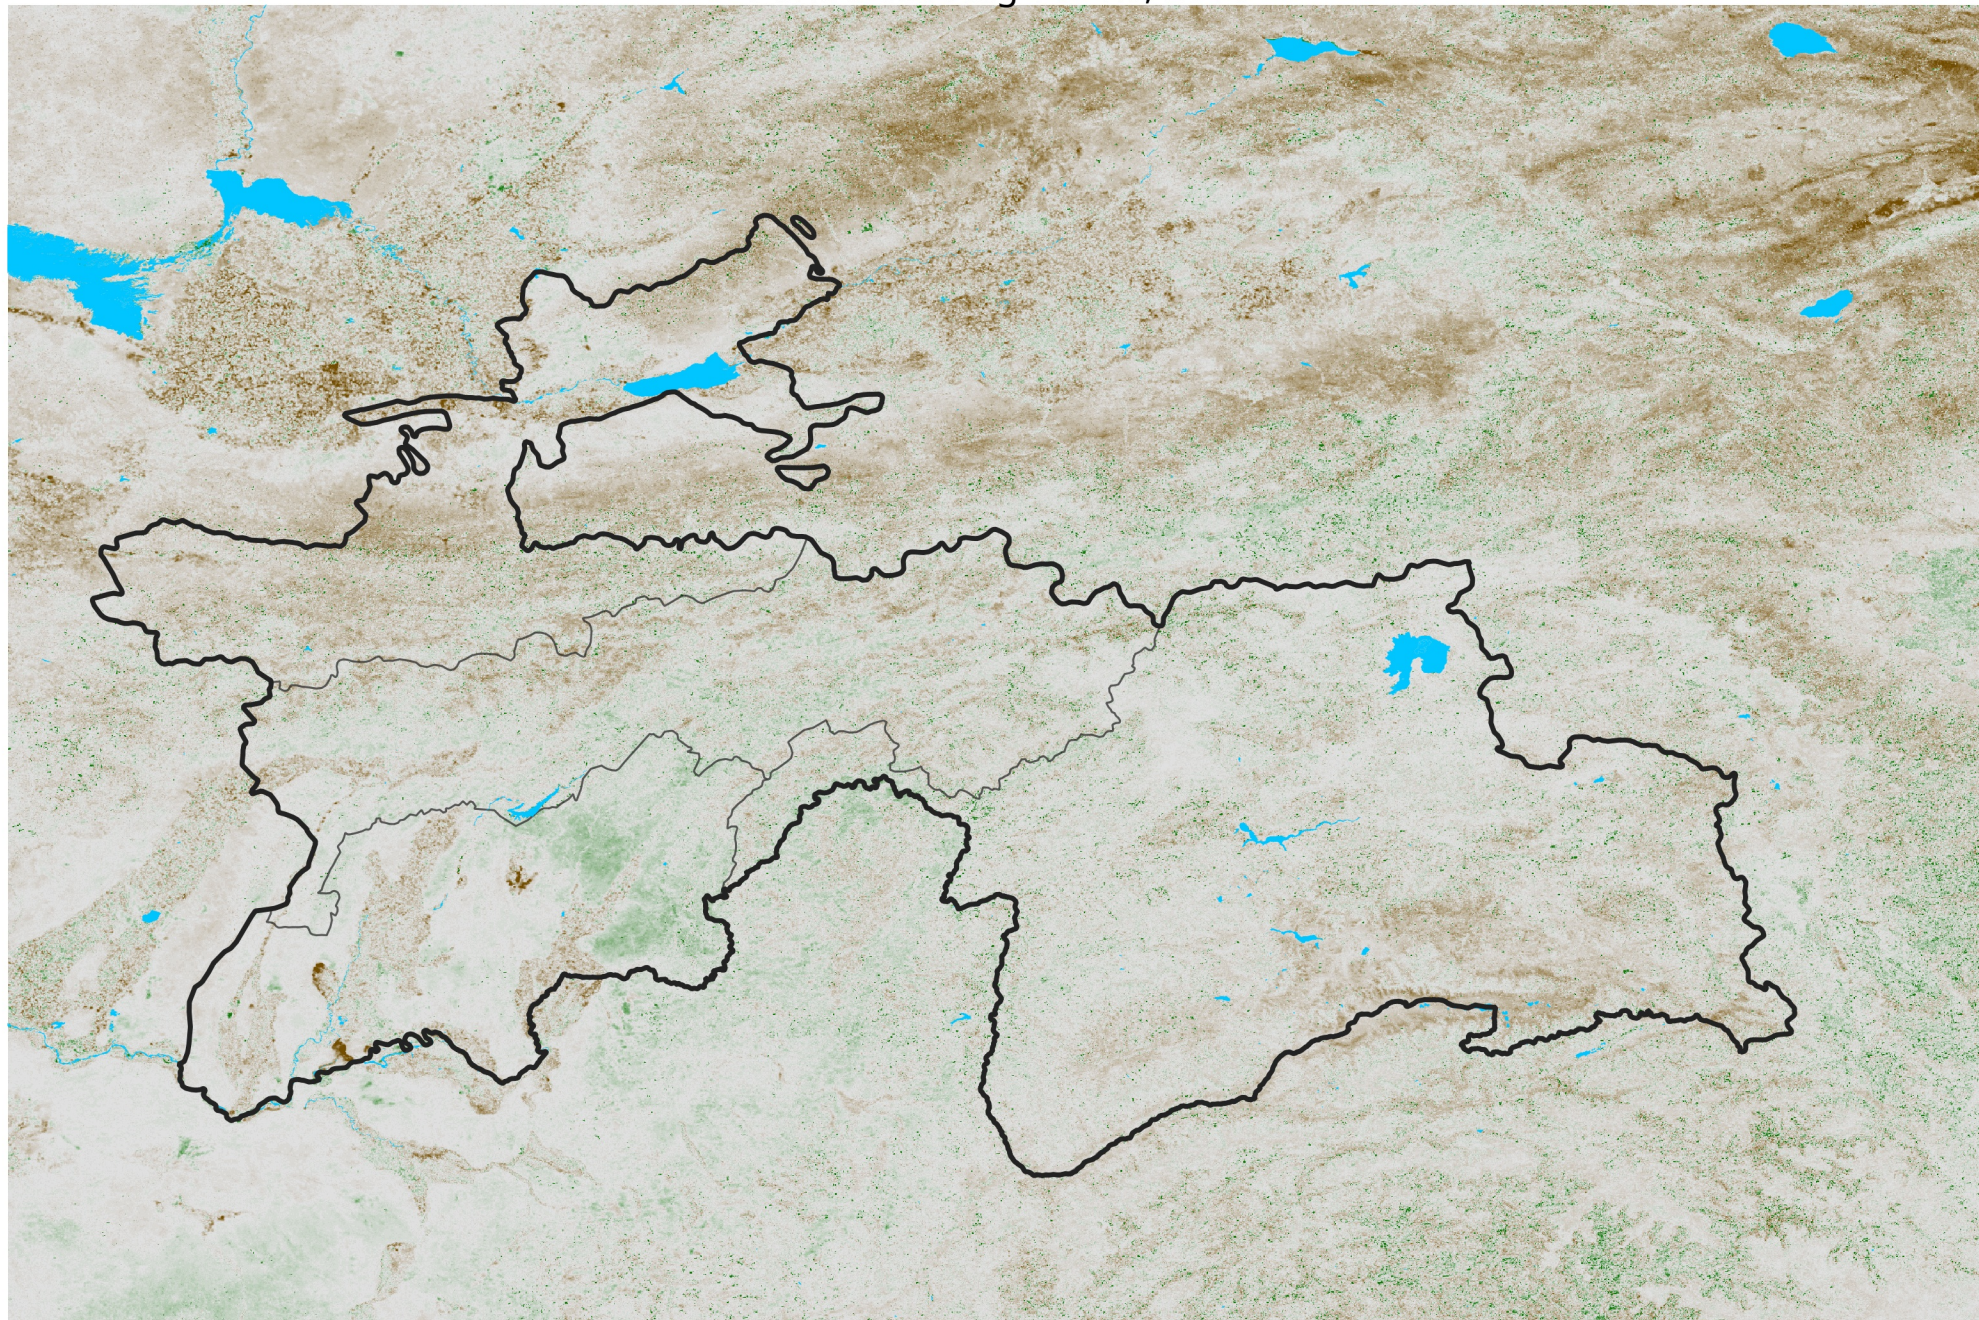

Tajikistan NDVI Anomaly

2014 minus Mean (2012 - 2021)

Period 46 / Aug 11 - 20, 2014

NDVI Anomaly

< -0.3 -0.2 -0.1 -0.05 0.05 0.1 0.2 > 0.3

Negative

No Difference

Positive