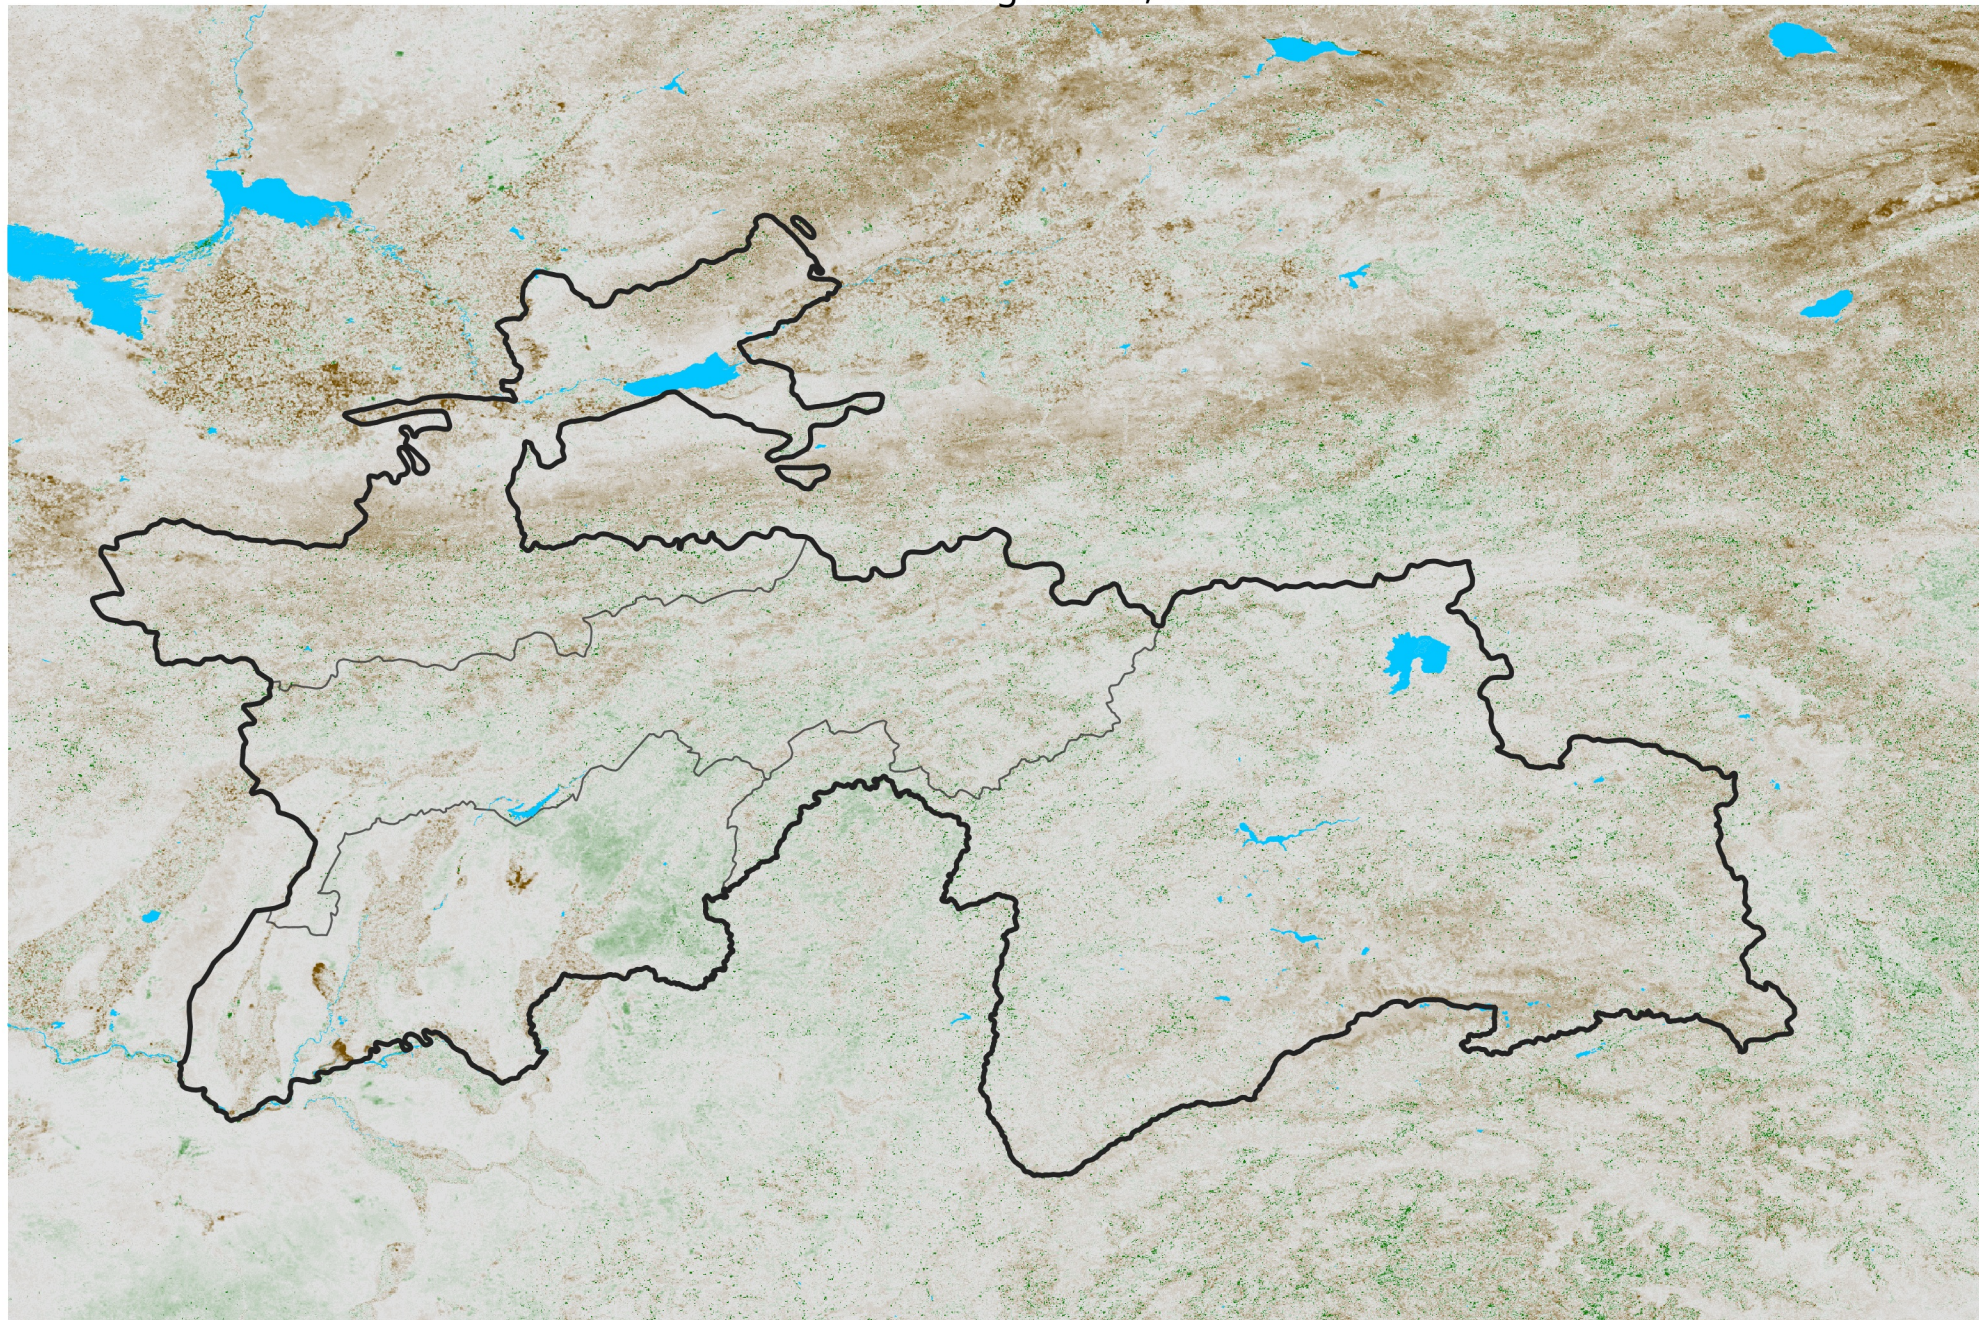

Tajikistan NDVI Anomaly

2014 minus Mean (2012 - 2021)

Period 48 / Aug 21 - 31, 2014

NDVI Anomaly

<math>< -0.3</math> -0.2 -0.1 -0.05 0.05 0.1 0.2 > 0.3

Negative

No Difference

Positive