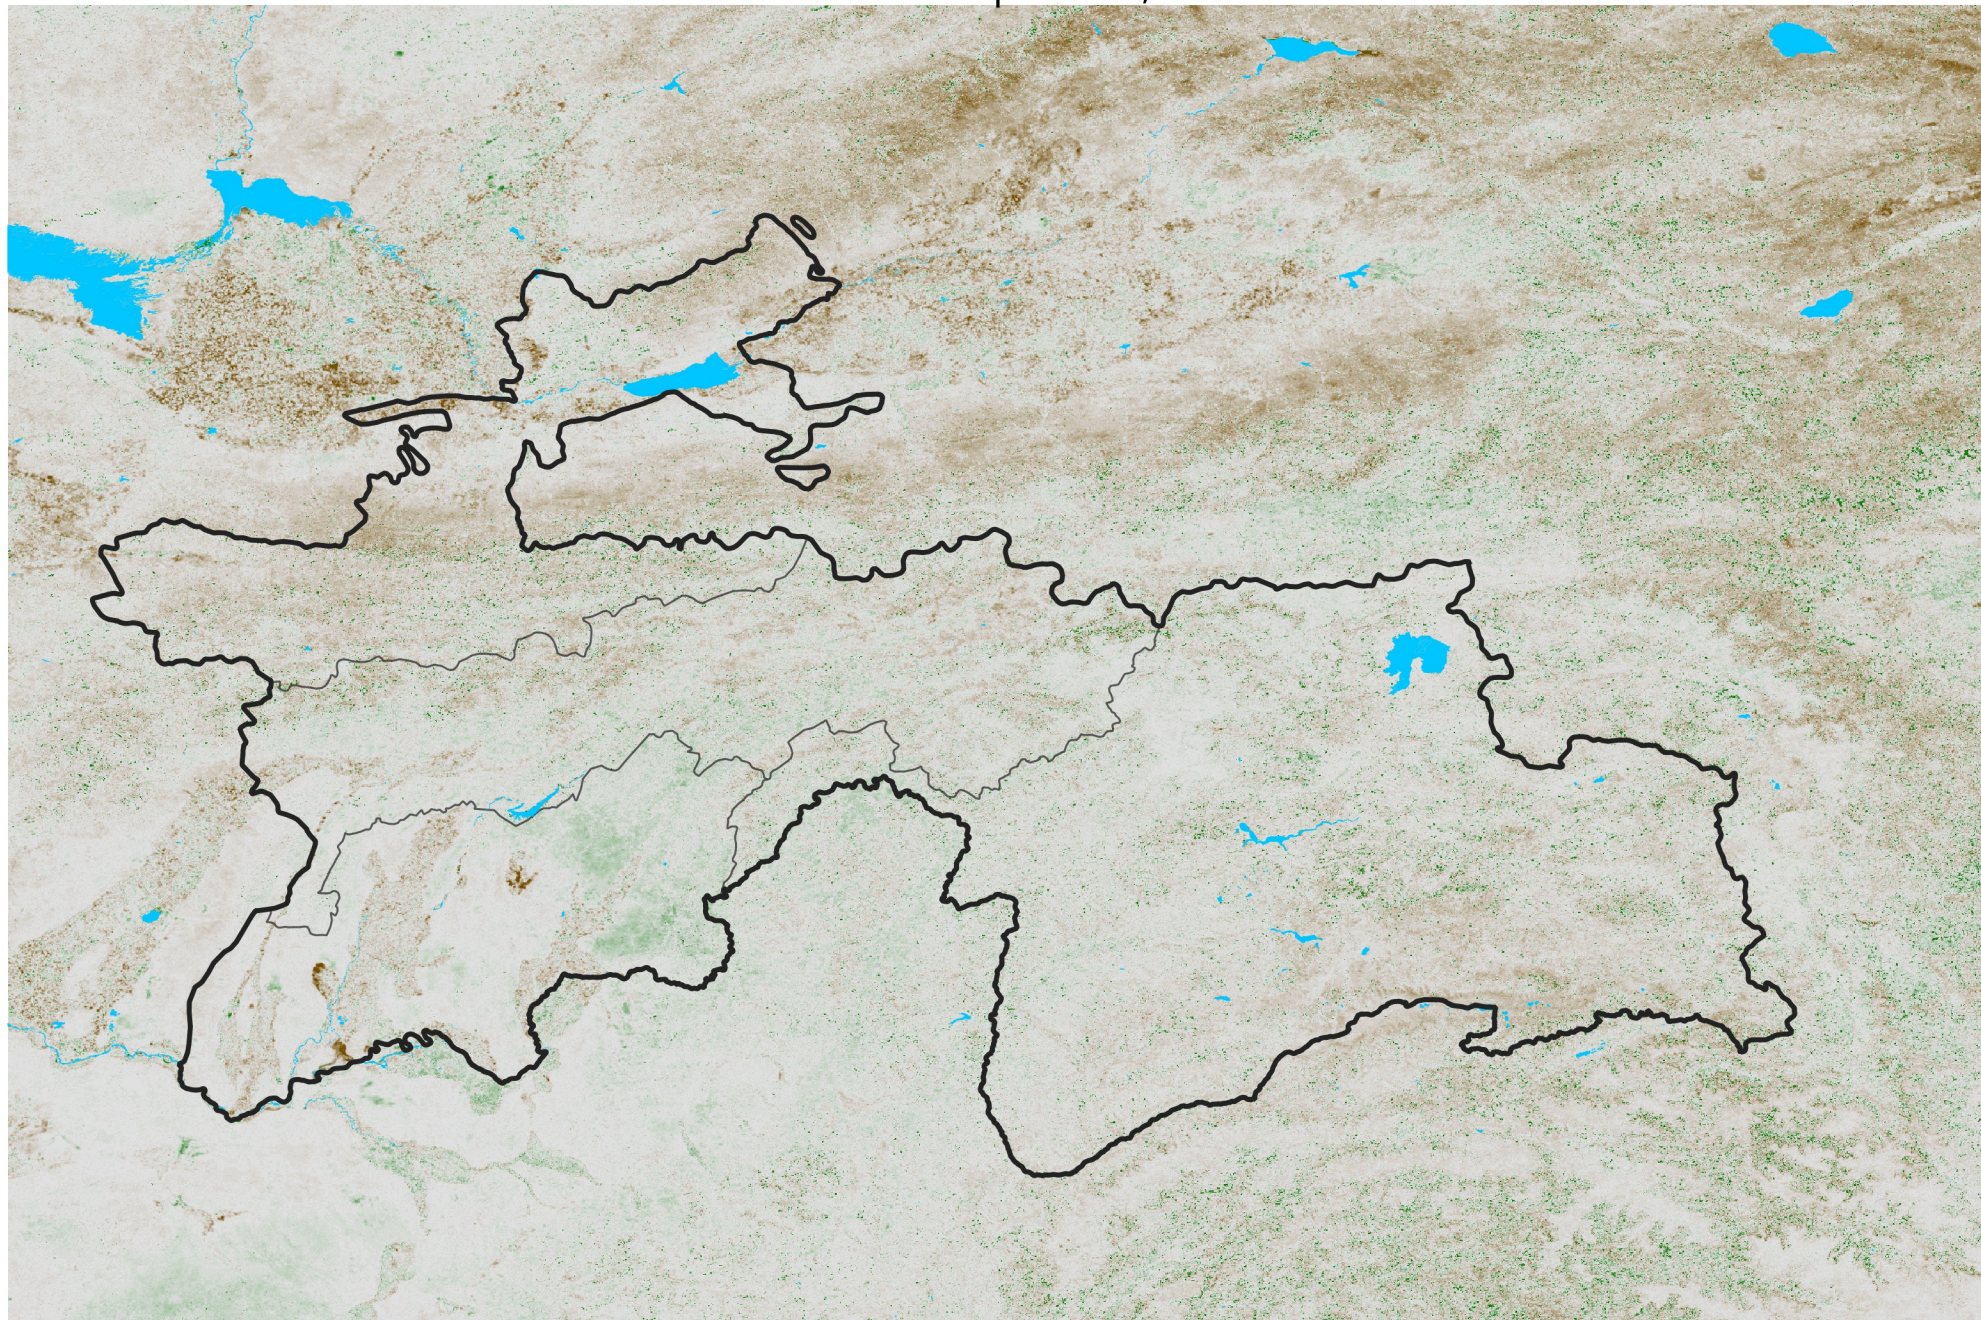

Tajikistan NDVI Anomaly

2014 minus Mean (2012 - 2021)

Period 51 / Sep 06 - 15, 2014

NDVI Anomaly

< -0.3 -0.2 -0.1 -0.05 0.05 0.1 0.2 > 0.3

Negative

No Difference

Positive