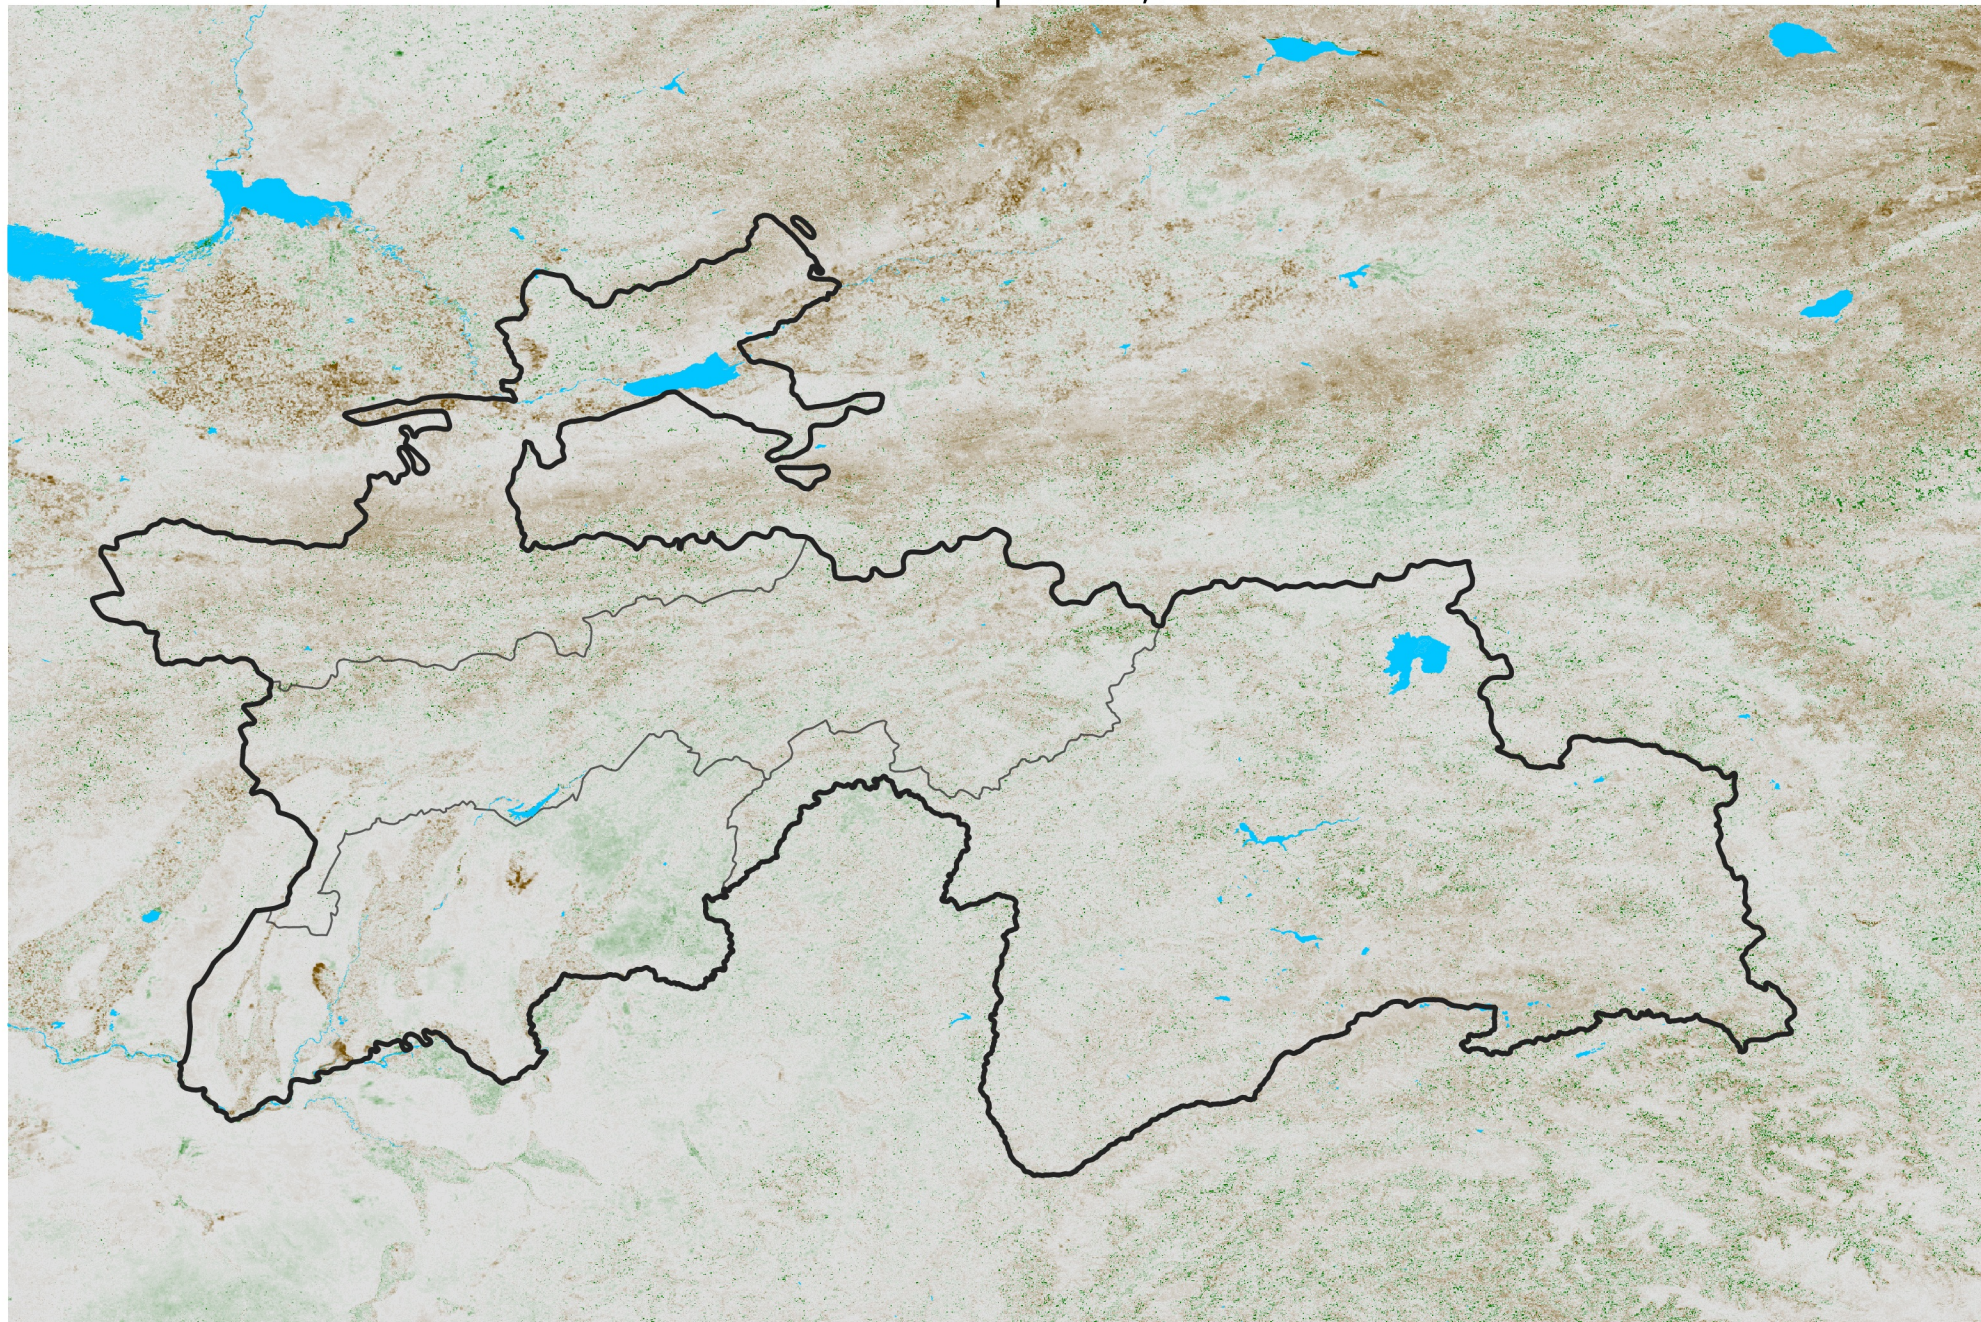

Tajikistan NDVI Anomaly

2014 minus Mean (2012 - 2021)

Period 52 / Sep 11 - 20, 2014

NDVI Anomaly

< -0.3 -0.2 -0.1 -0.05 0.05 0.1 0.2 > 0.3

Negative

No Difference

Positive