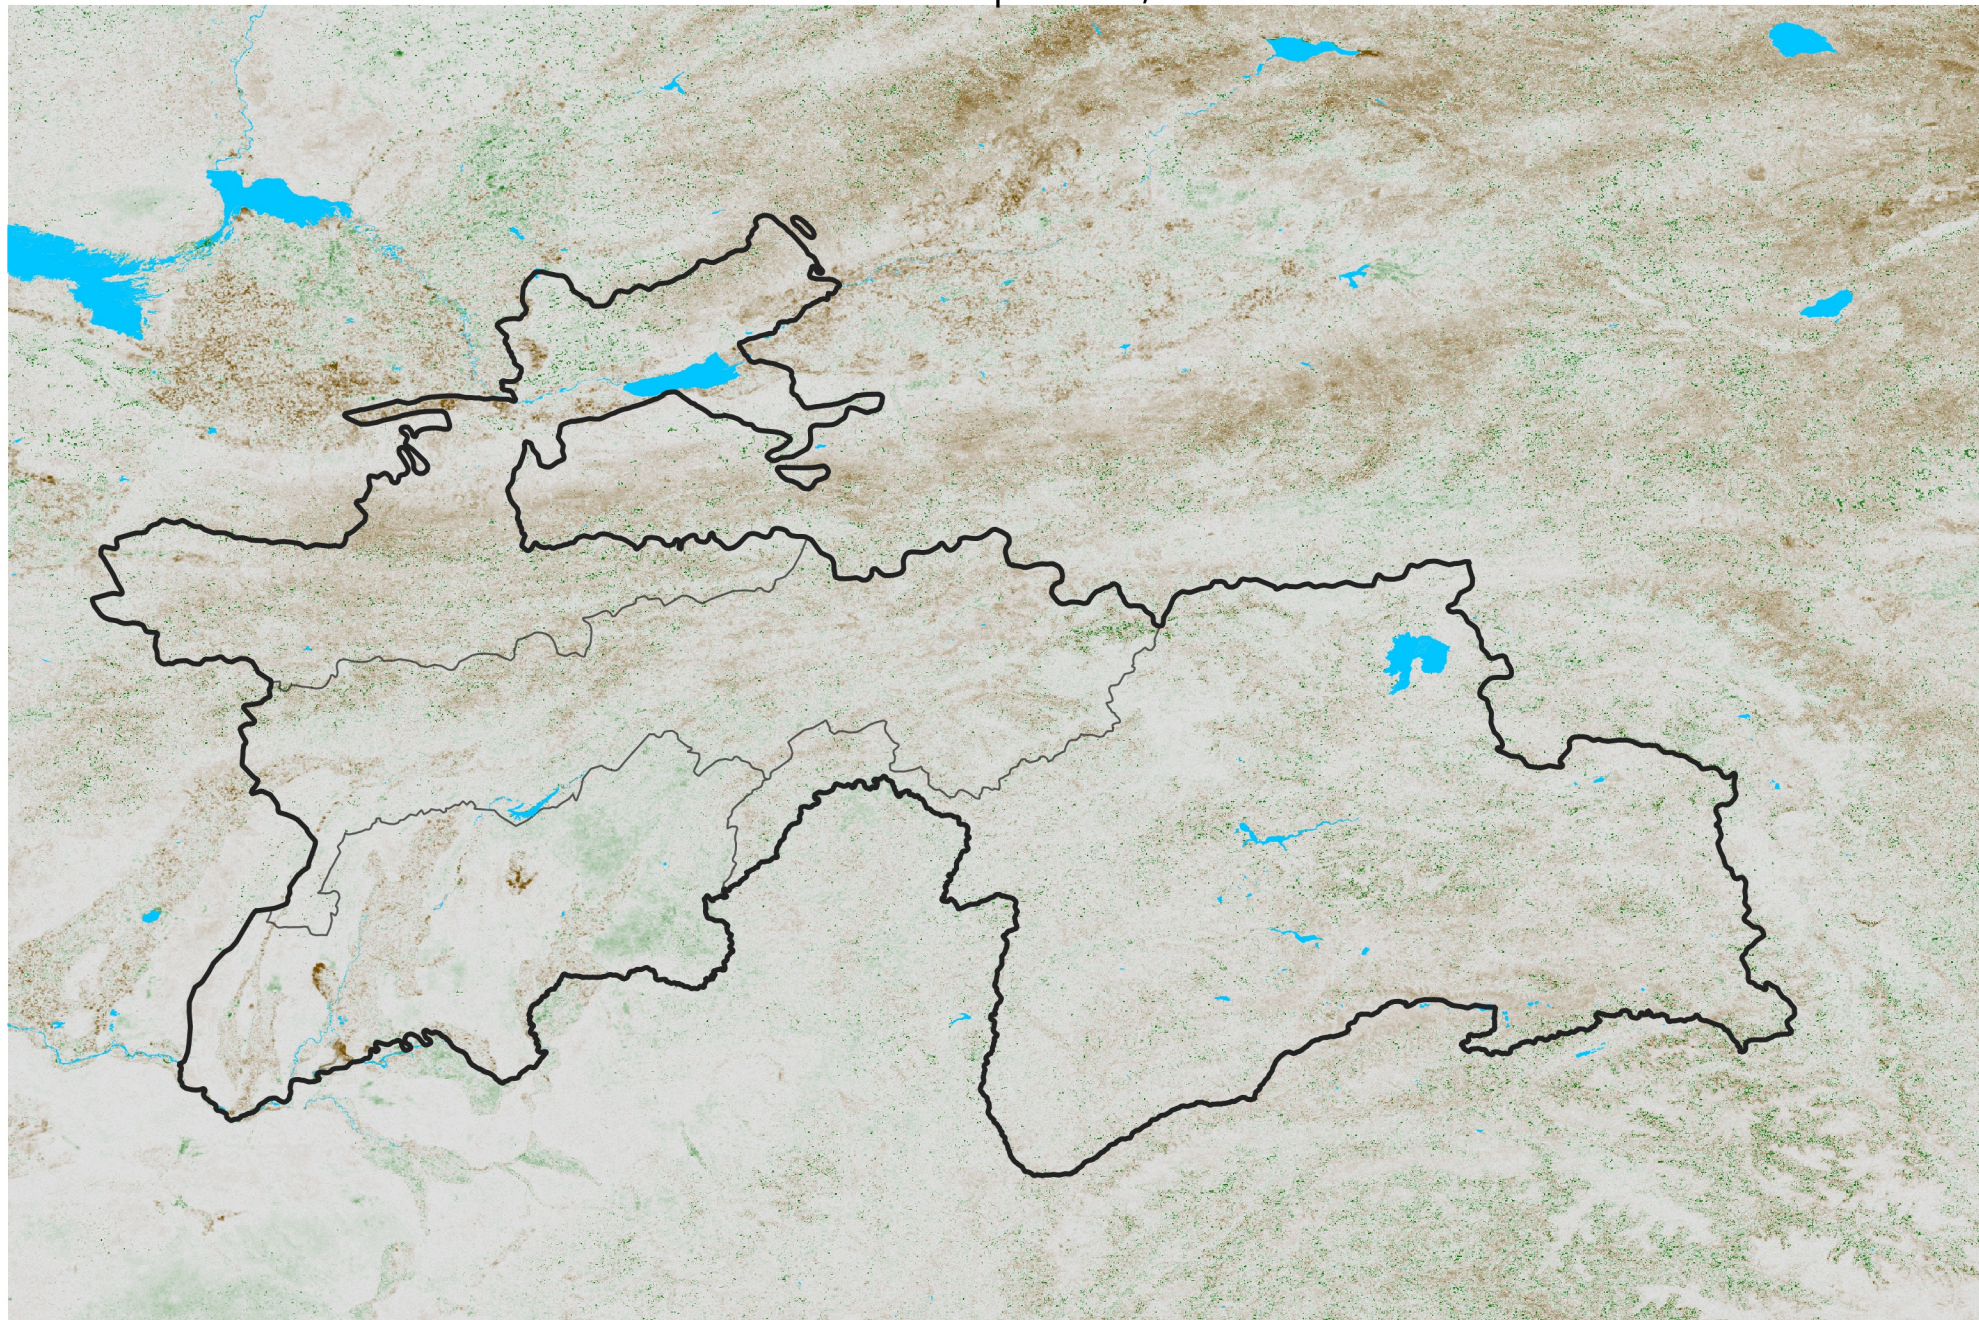

Tajikistan NDVI Anomaly

2014 minus Mean (2012 - 2021)

Period 53 / Sep 16 - 25, 2014

NDVI Anomaly

< -0.3 -0.2 -0.1 -0.05 0.05 0.1 0.2 > 0.3

Negative

No Difference

Positive