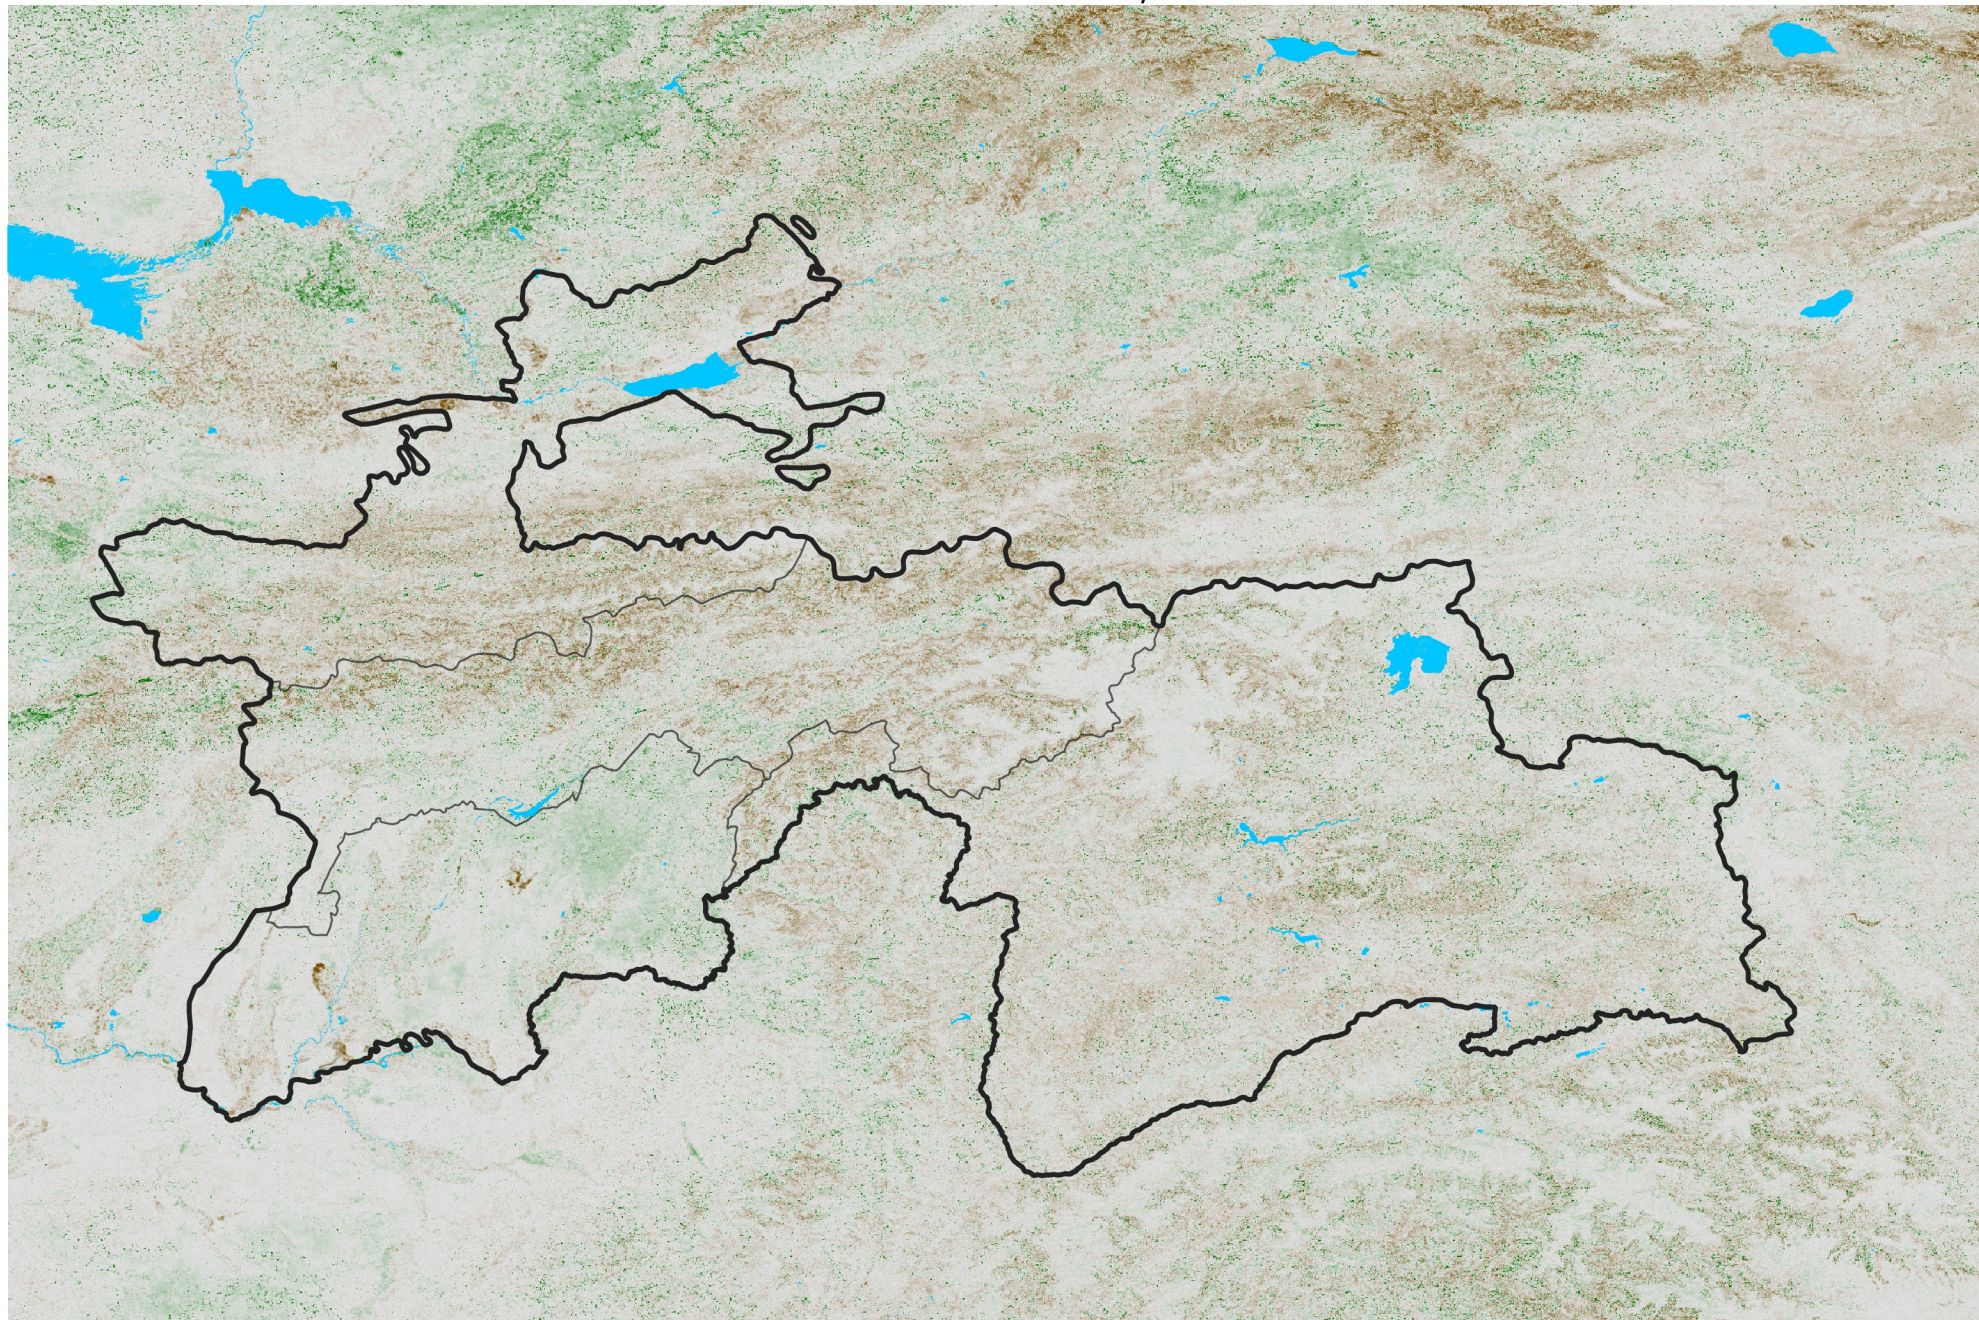

Tajikistan NDVI Anomaly

2014 minus Mean (2012 - 2021)

Period 57 / Oct 06 - 15, 2014

NDVI Anomaly

<math>< -0.3</math> -0.2 -0.1 -0.05 0.05 0.1 0.2 > 0.3

Negative

No Difference

Positive