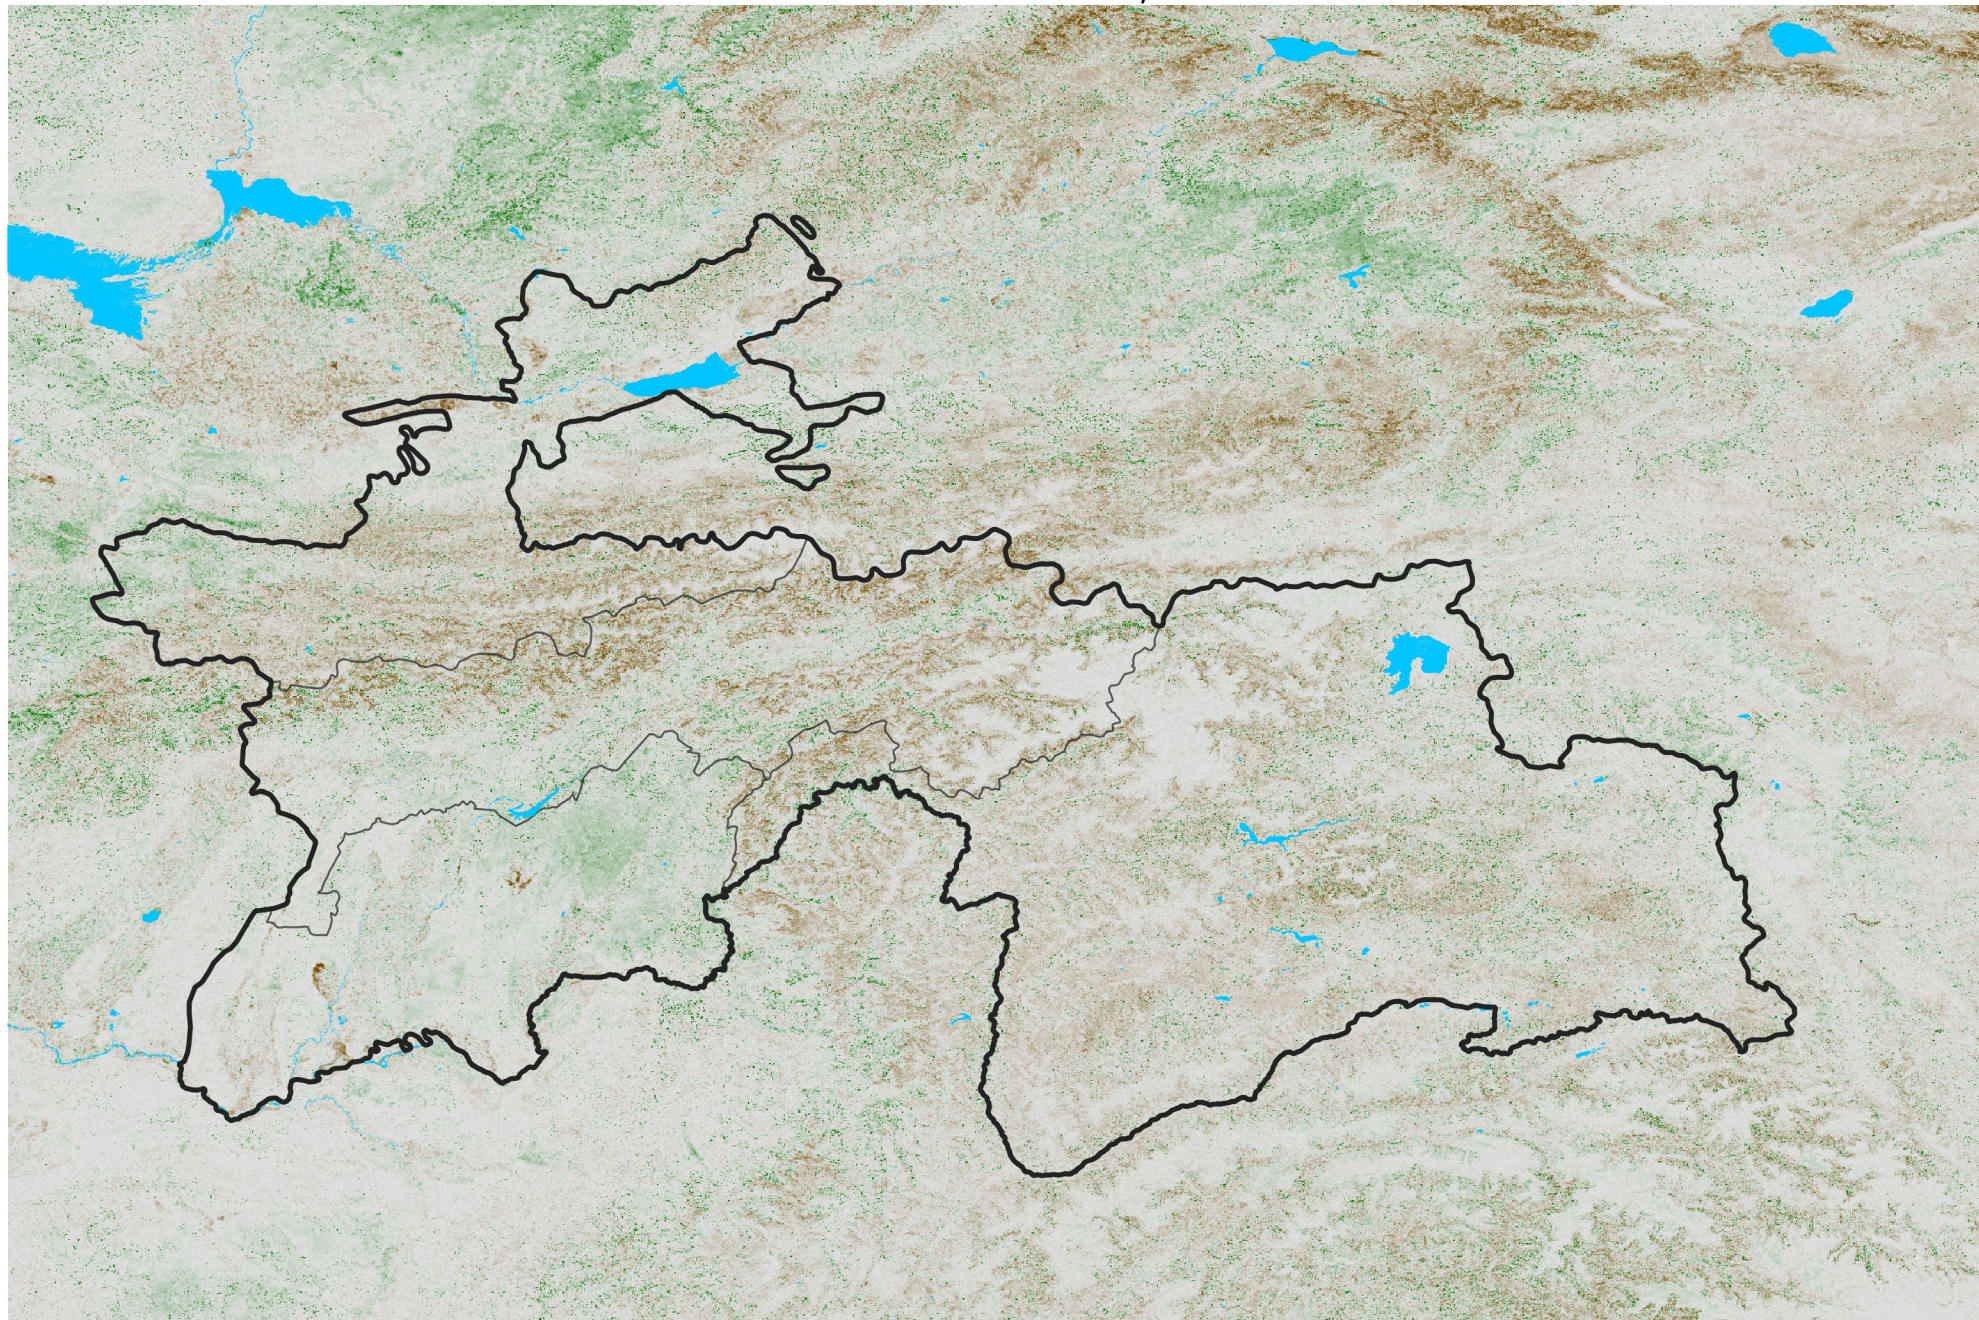

Tajikistan NDVI Anomaly

2014 minus Mean (2012 - 2021)

Period 58 / Oct 11 - 20, 2014

NDVI Anomaly

< -0.3 -0.2 -0.1 -0.05 0.05 0.1 0.2 > 0.3

Negative

No Difference

Positive