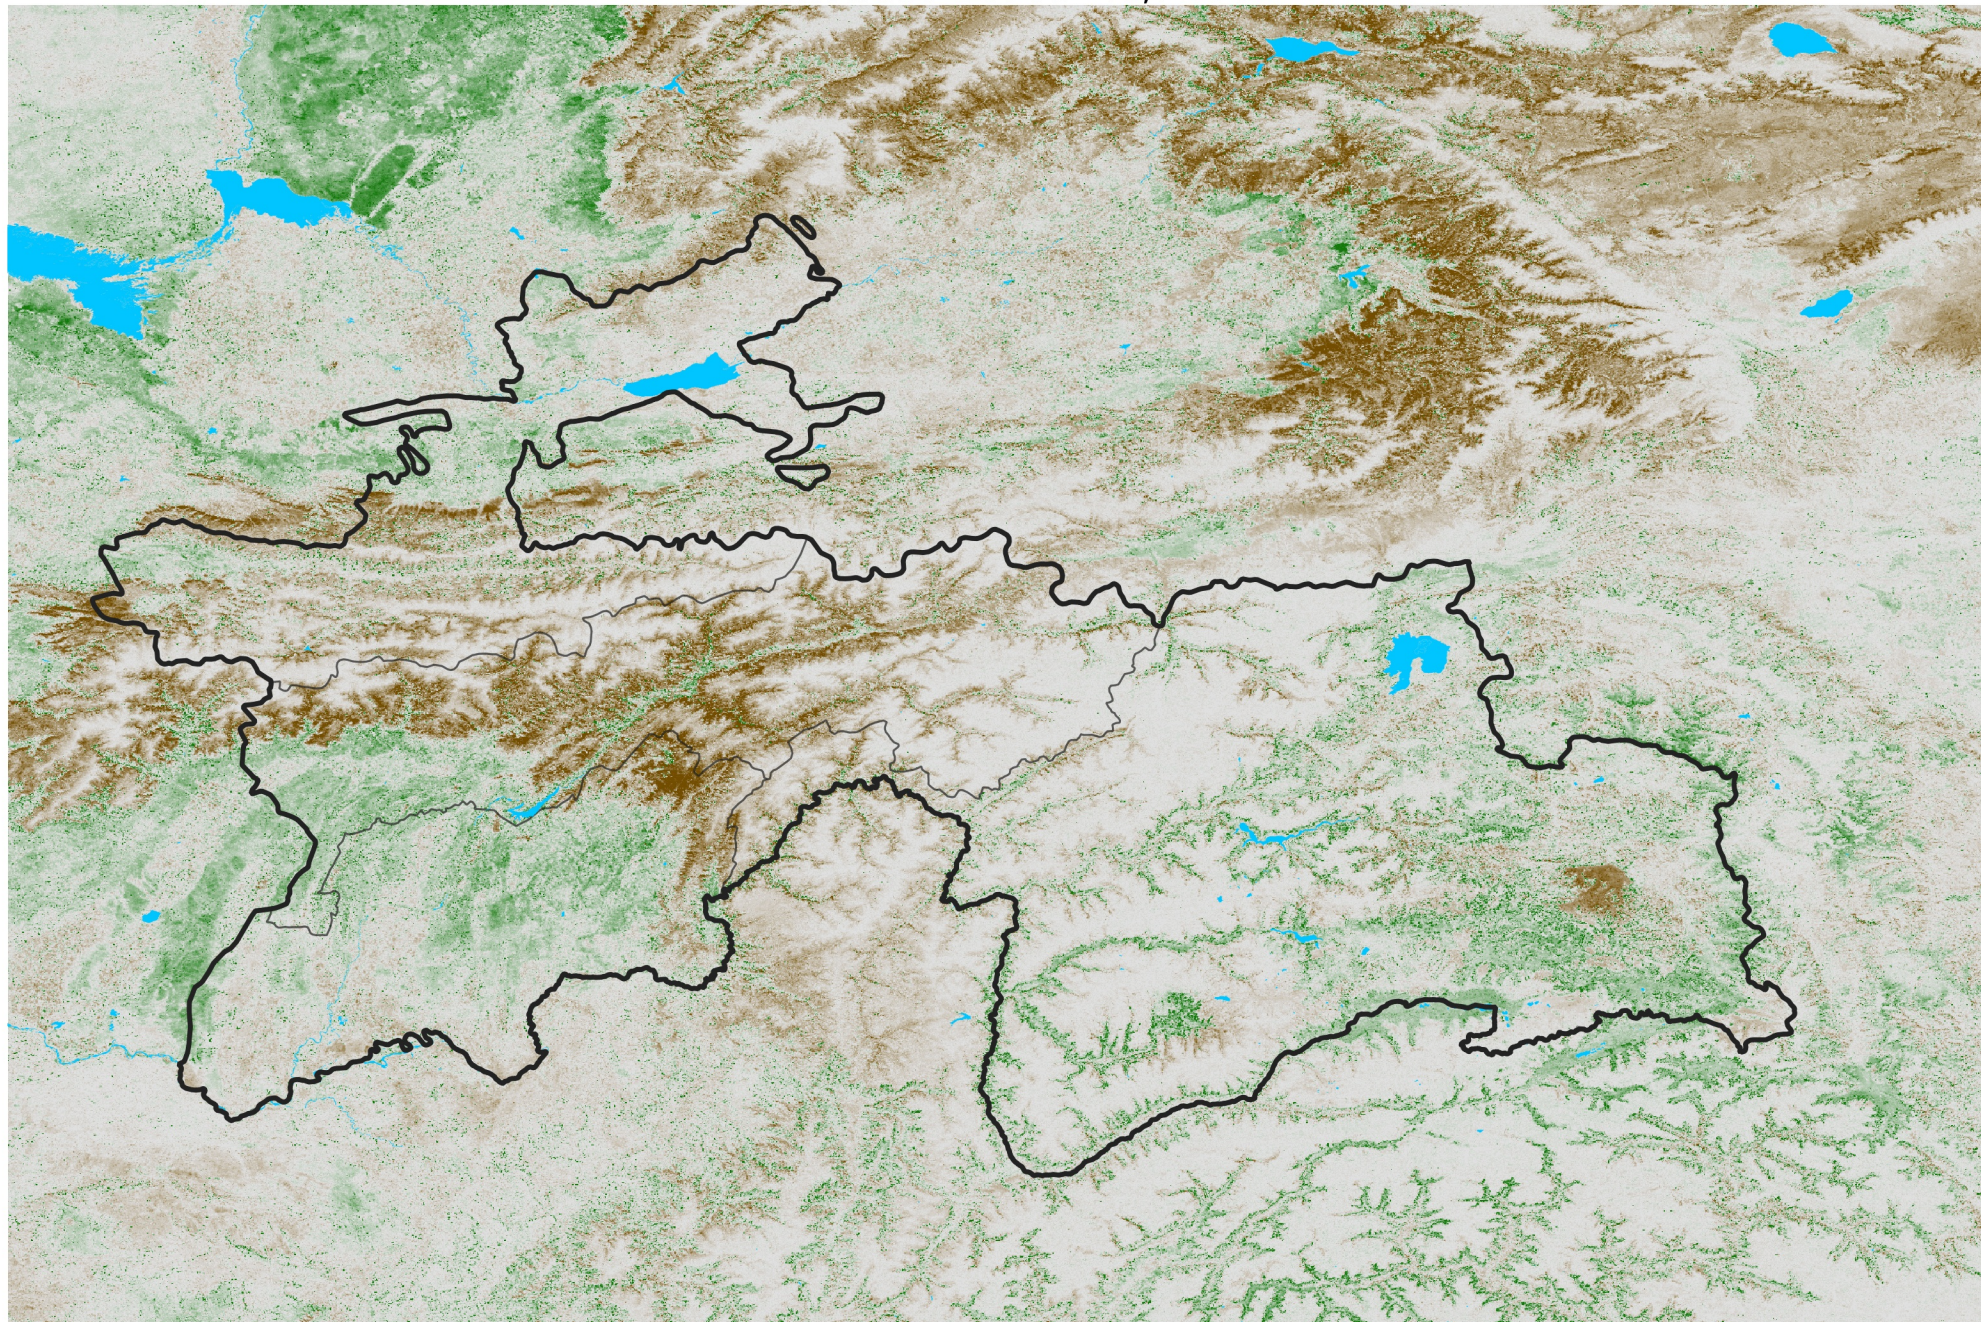

Tajikistan NDVI Anomaly

2014 minus Mean (2012 - 2021)

Period 69 / Dec 06 - 15, 2014

NDVI Anomaly

< -0.3 -0.2 -0.1 -0.05 0.05 0.1 0.2 >0.3

Negative

No Difference

Positive