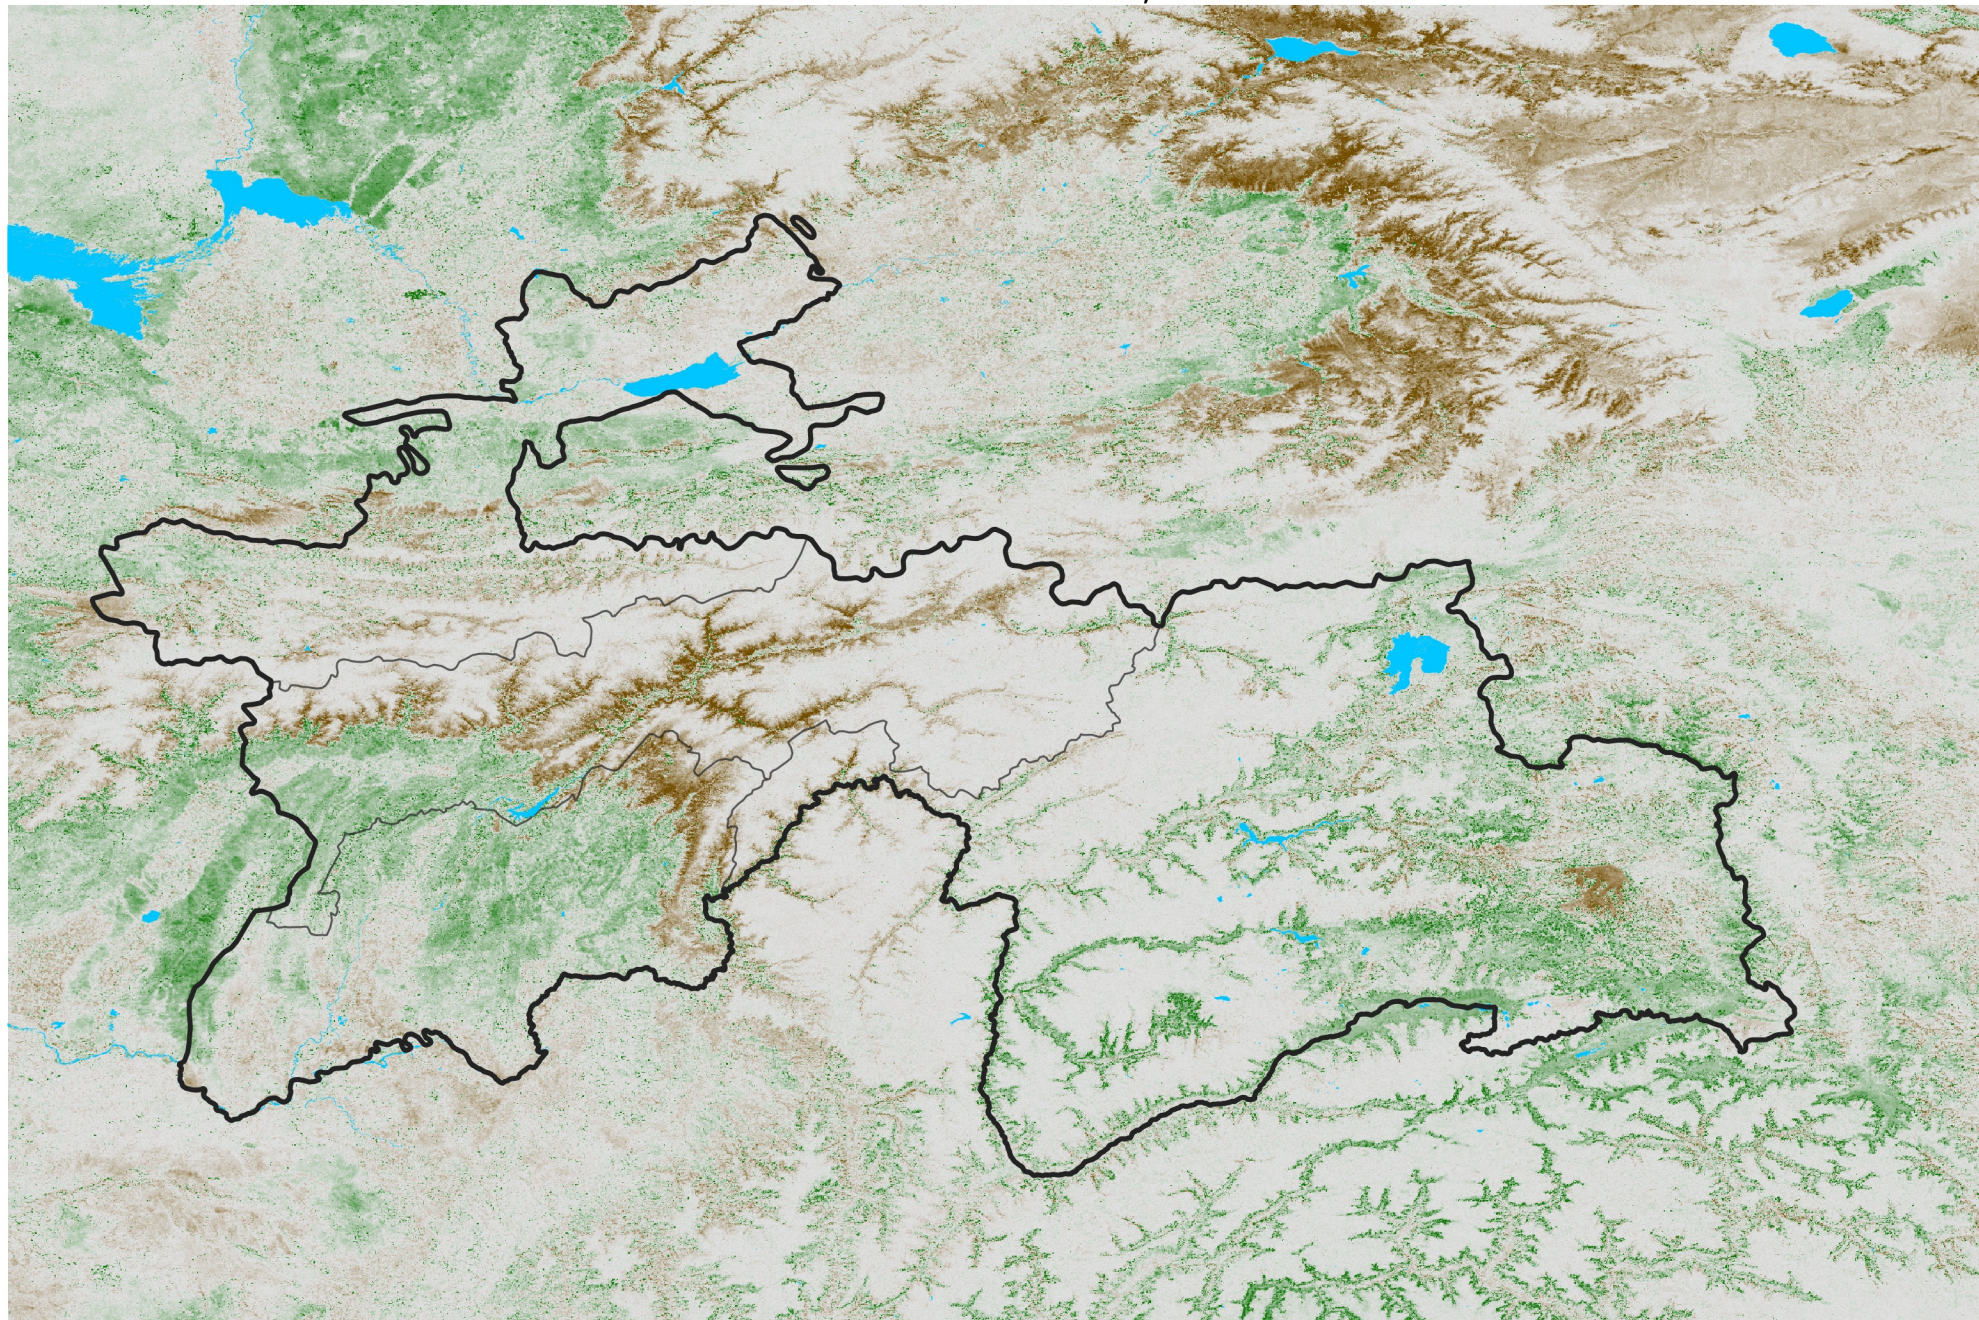

Tajikistan NDVI Anomaly

2014 minus Mean (2012 - 2021)

Period 72 / Dec 21 - 31, 2014

NDVI Anomaly

< -0.3 -0.2 -0.1 -0.05 0.05 0.1 0.2 > 0.3

Negative

No Difference

Positive