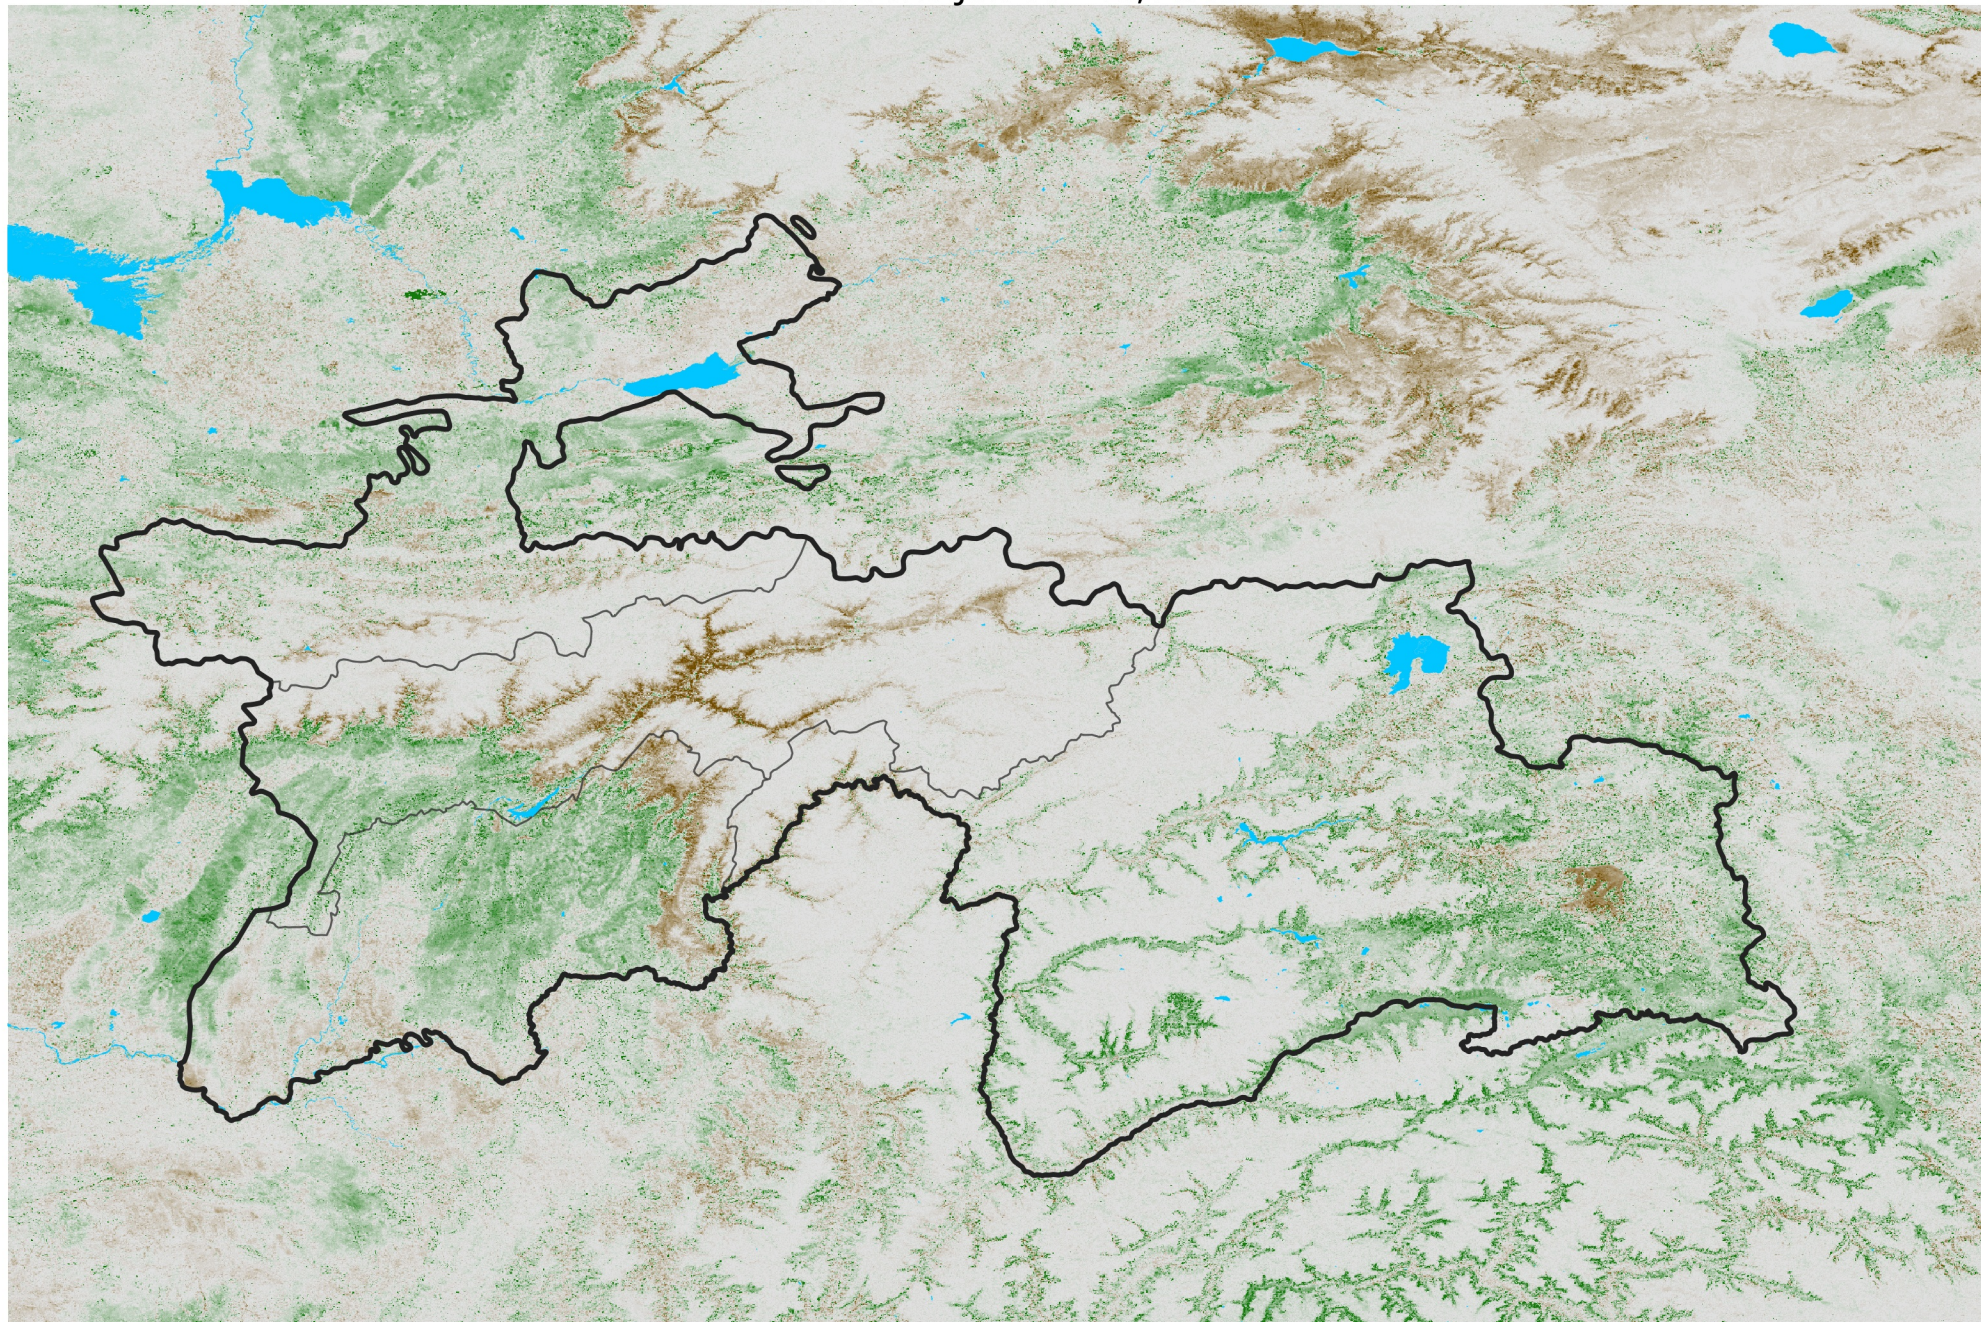

Tajikistan NDVI Anomaly

2015 minus Mean (2012 - 2021)

Period 02 / Jan 01 - 10, 2015

NDVI Anomaly

< -0.3 -0.2 -0.1 -0.05 0.05 0.1 0.2 > 0.3

Negative

No Difference

Positive