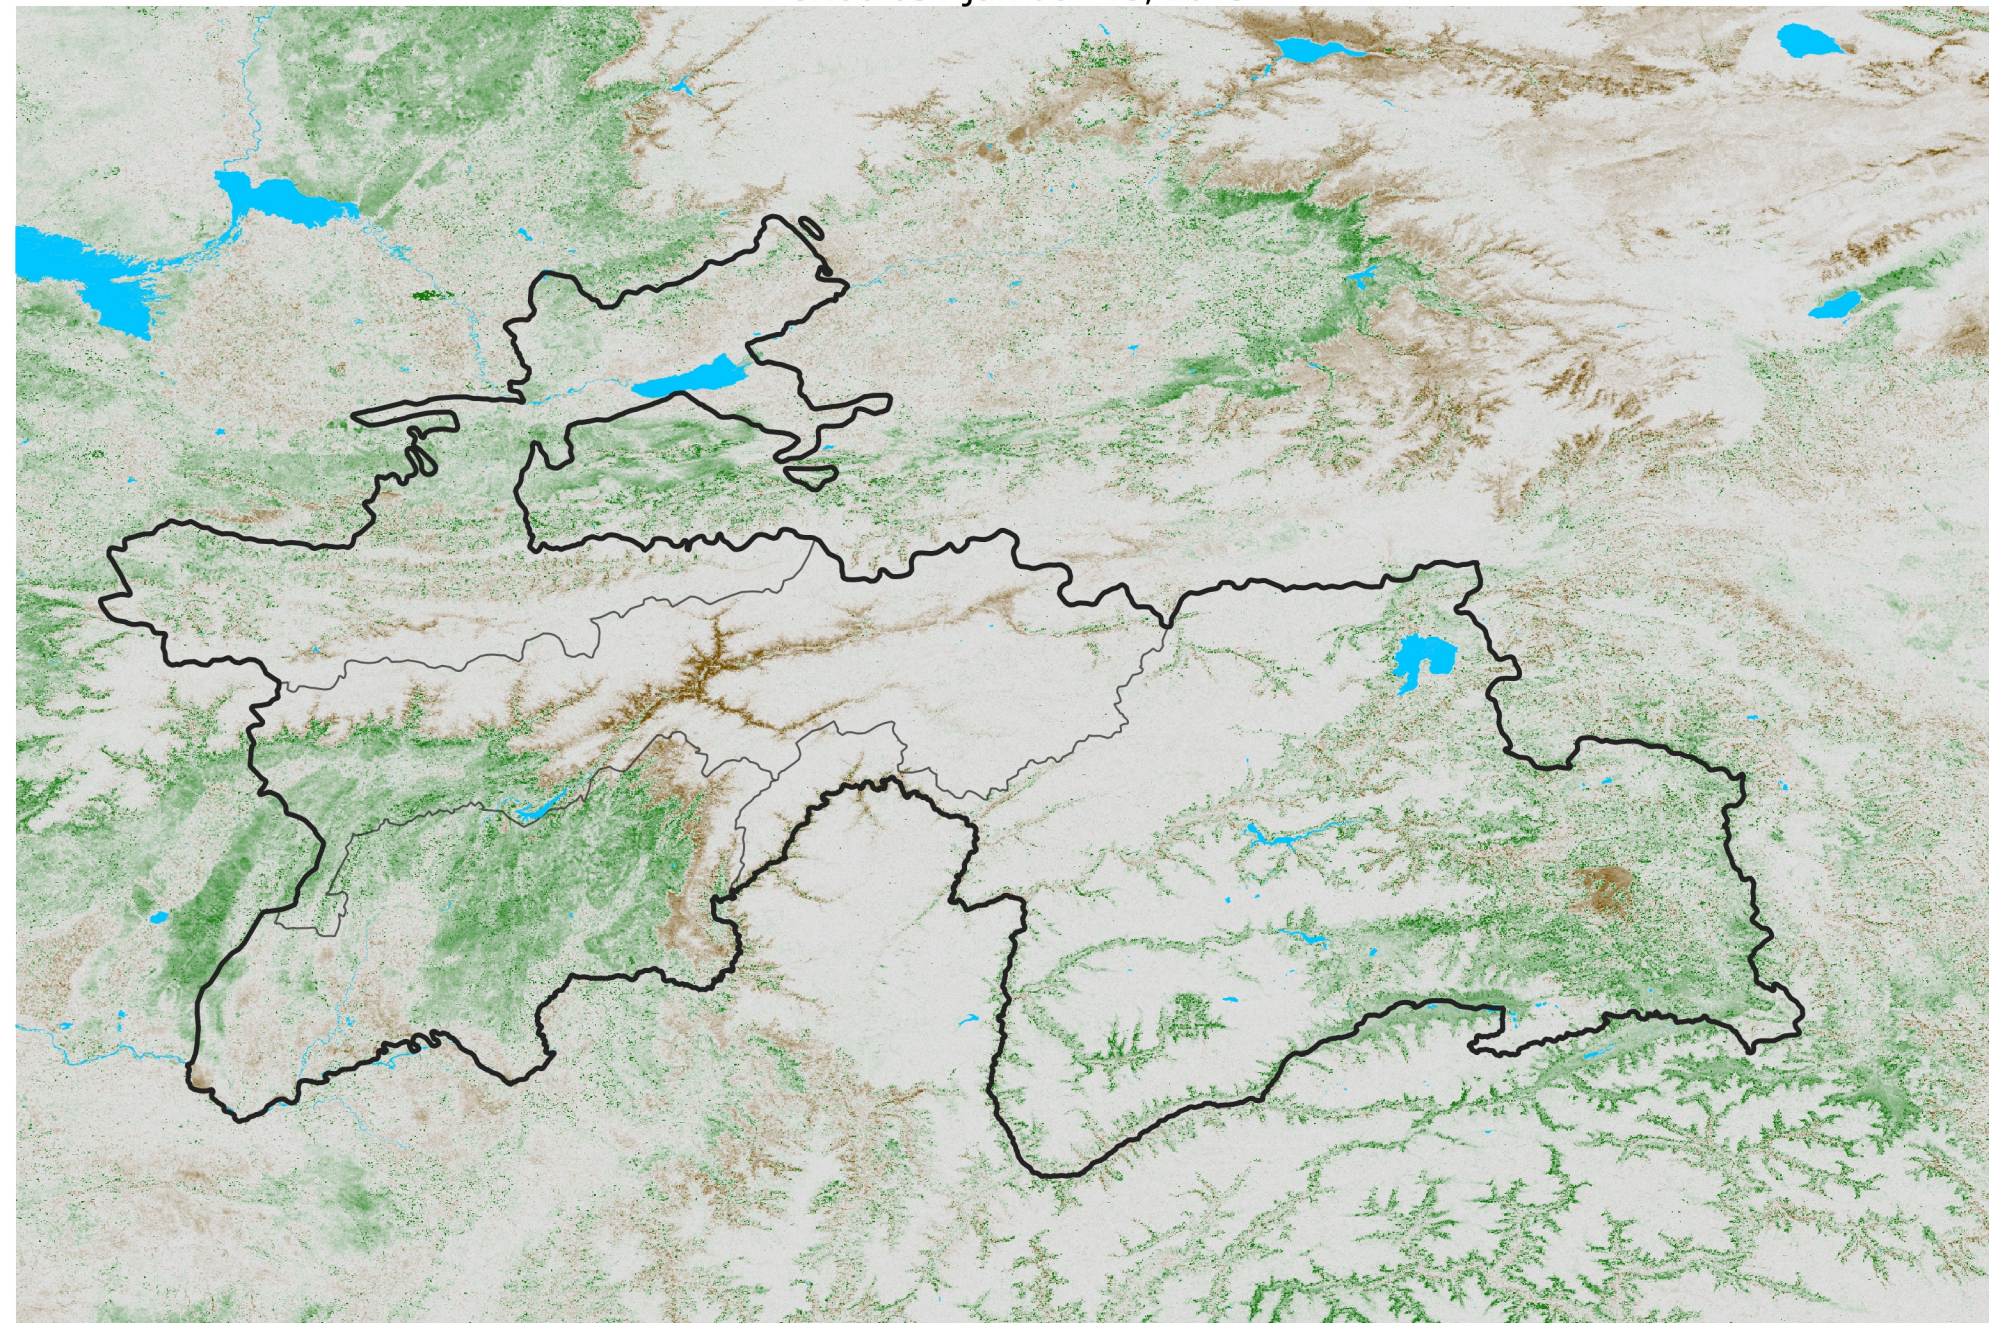

Tajikistan NDVI Anomaly

2015 minus Mean (2012 - 2021)

Period 03 / Jan 06 - 15, 2015

NDVI Anomaly

< -0.3 -0.2 -0.1 -0.05 0.05 0.1 0.2 > 0.3

Negative

No Difference

Positive