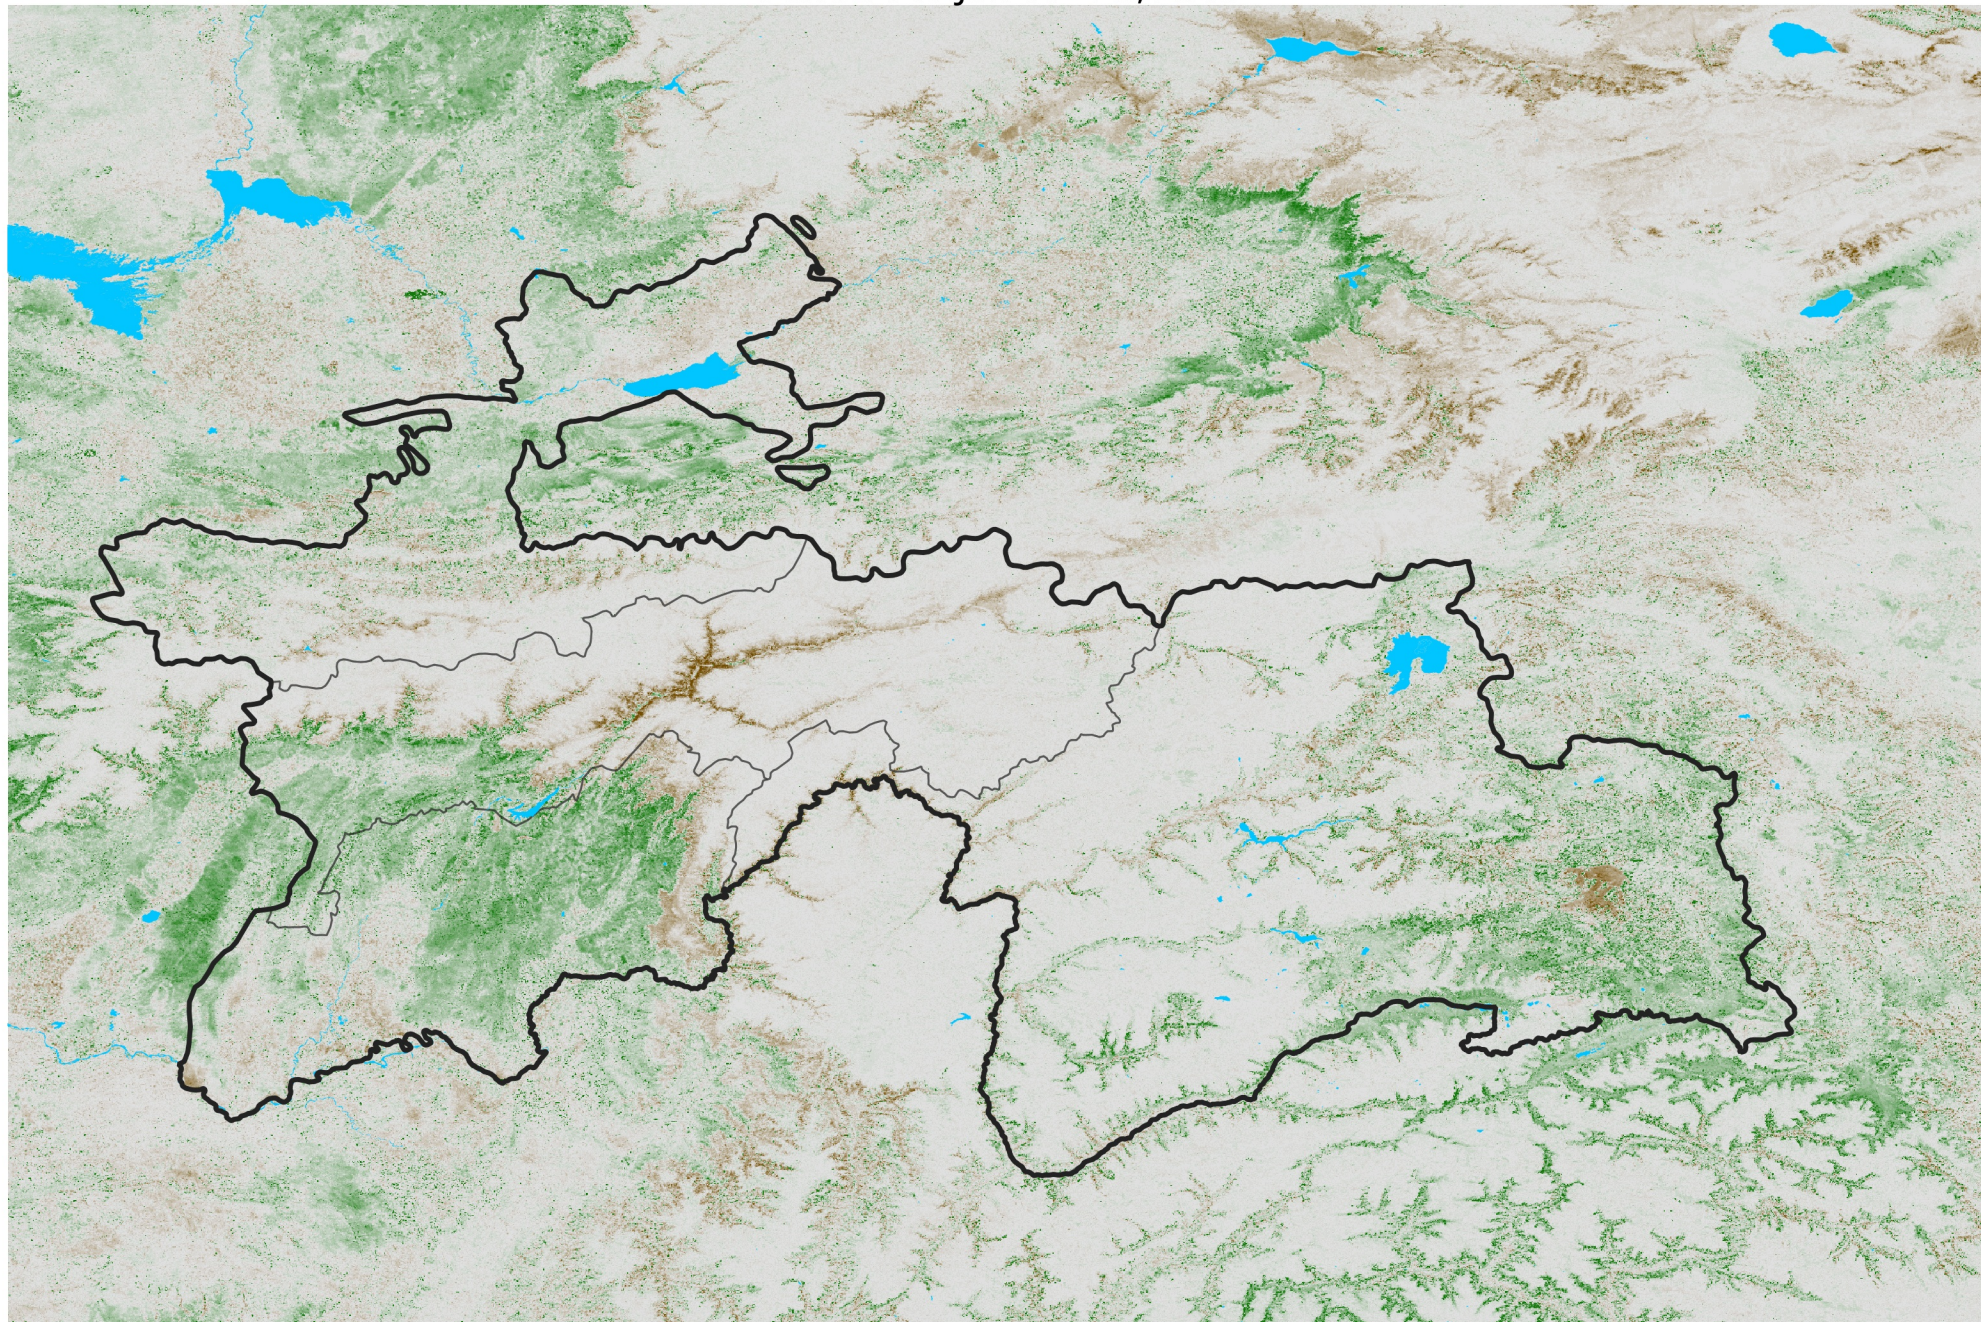

Tajikistan NDVI Anomaly

2015 minus Mean (2012 - 2021)

Period 04 / Jan 11 - 20, 2015

NDVI Anomaly

< -0.3 -0.2 -0.1 -0.05 0.05 0.1 0.2 > 0.3

Negative

No Difference

Positive