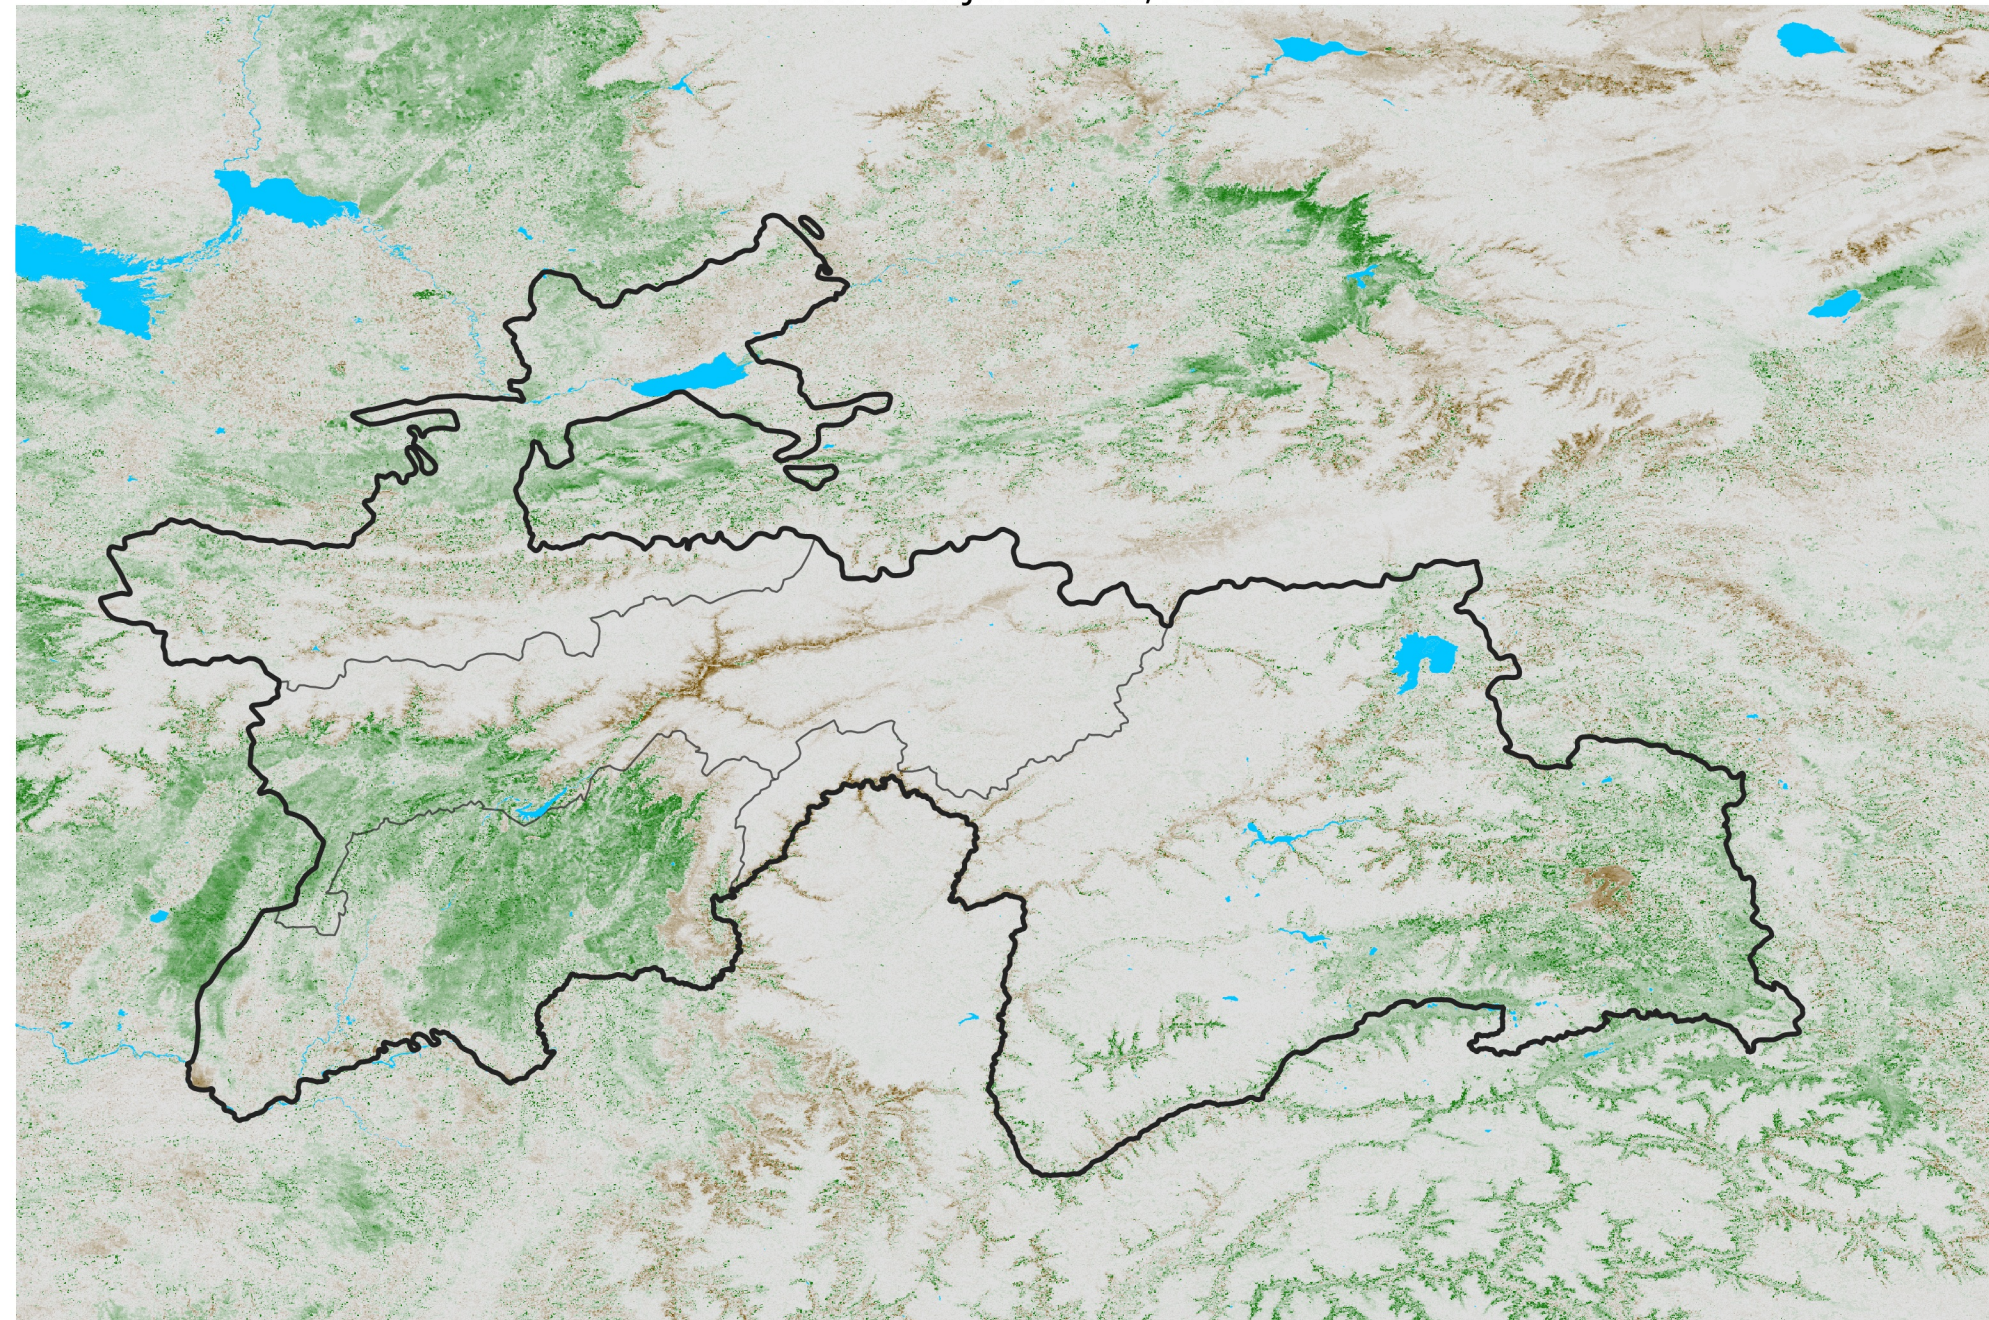

Tajikistan NDVI Anomaly

2015 minus Mean (2012 - 2021)

Period 05 / Jan 16 - 25, 2015

NDVI Anomaly

< -0.3 -0.2 -0.1 -0.05 0.05 0.1 0.2 > 0.3

Negative

No Difference

Positive