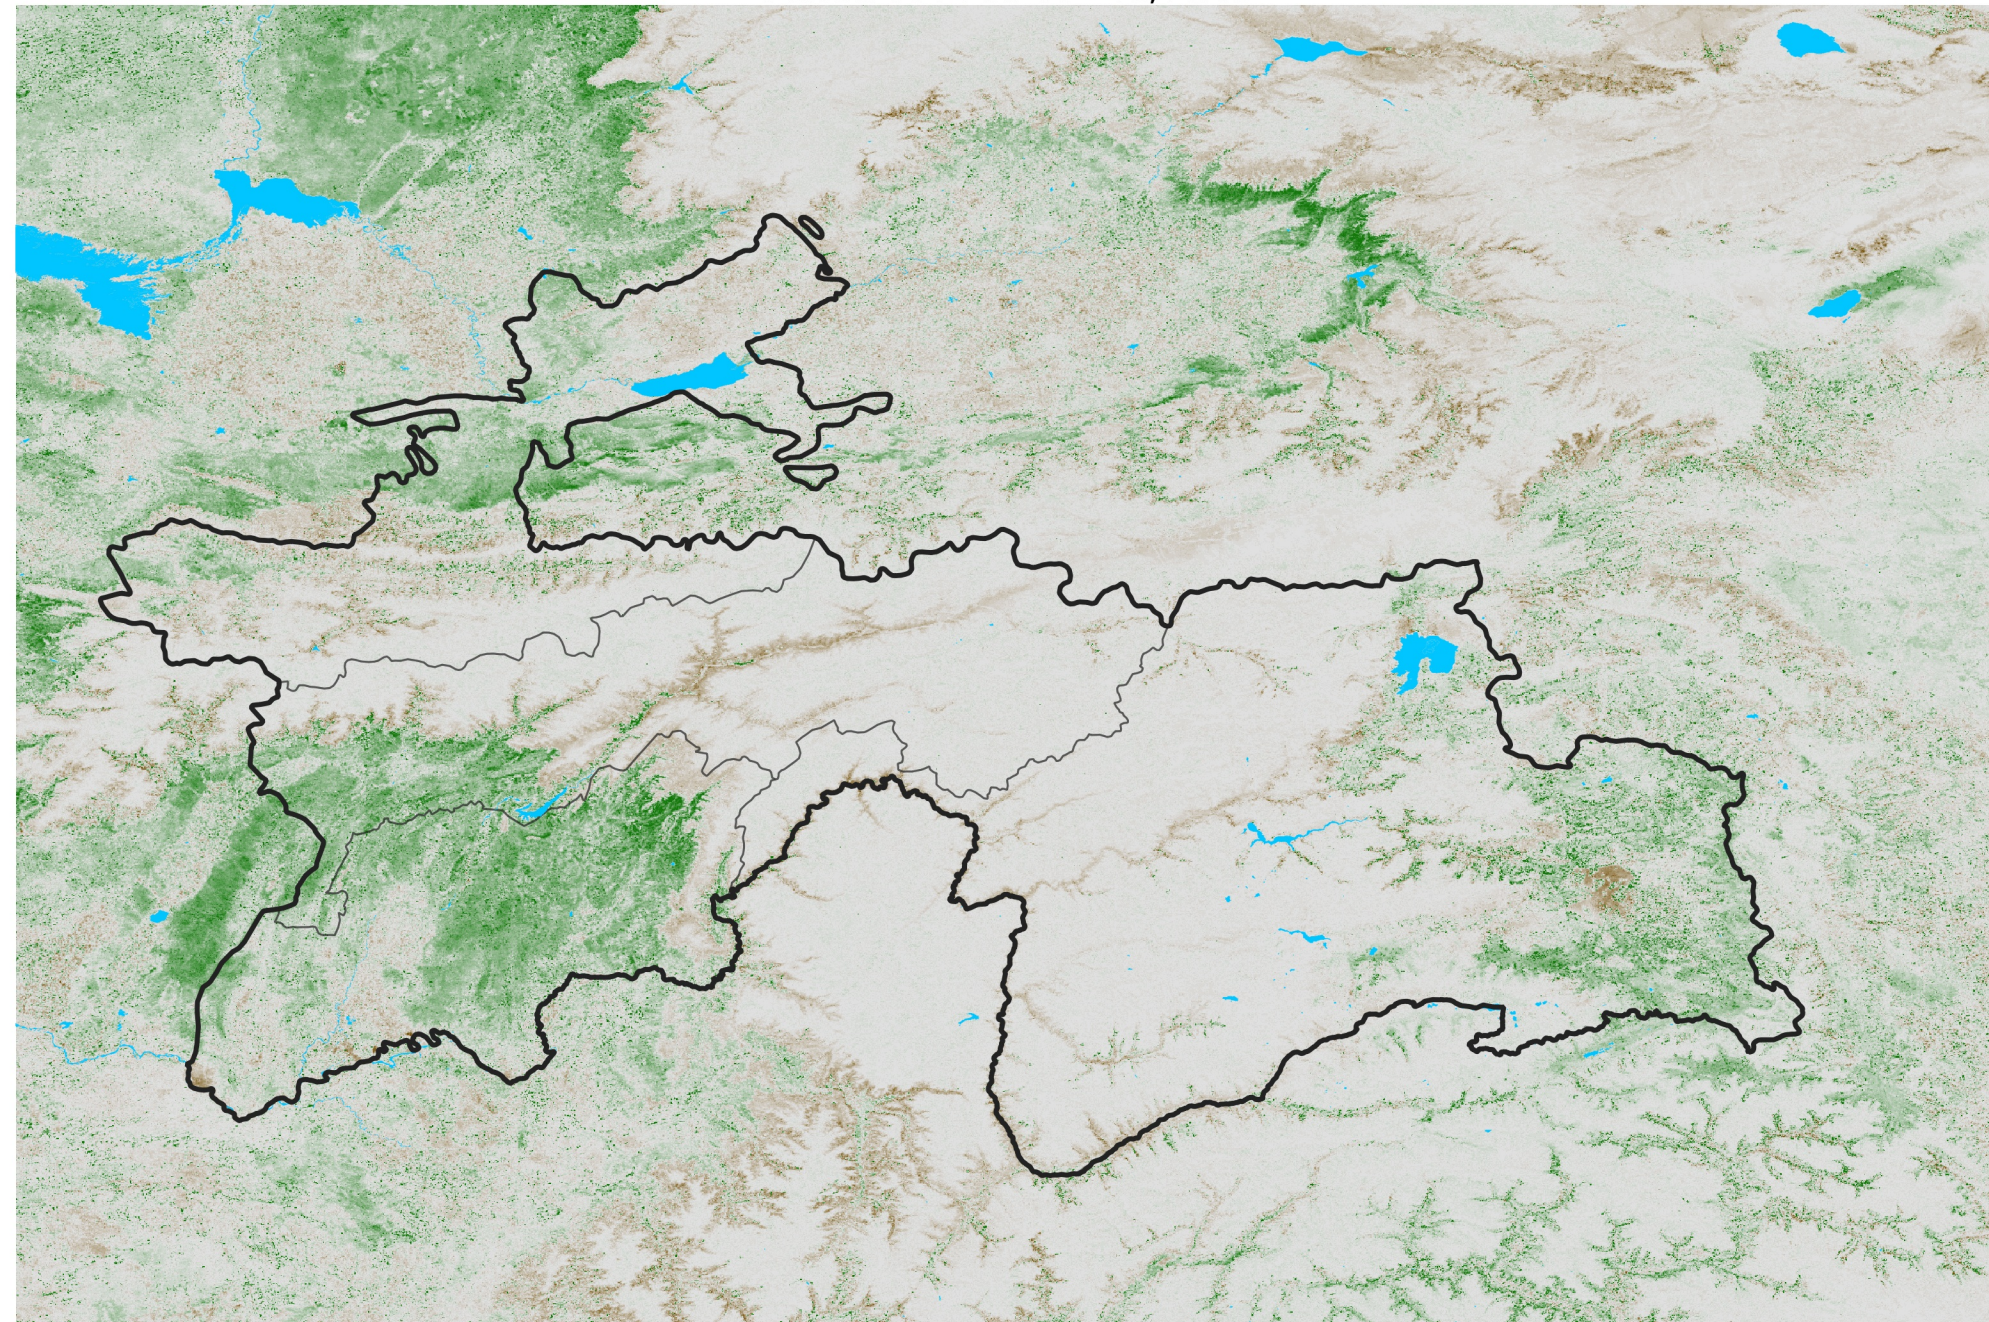

Tajikistan NDVI Anomaly

2015 minus Mean (2012 - 2021)

Period 08 / Feb 01 - 10, 2015

NDVI Anomaly

< -0.3 -0.2 -0.1 -0.05 0.05 0.1 0.2 > 0.3

Negative

No Difference

Positive