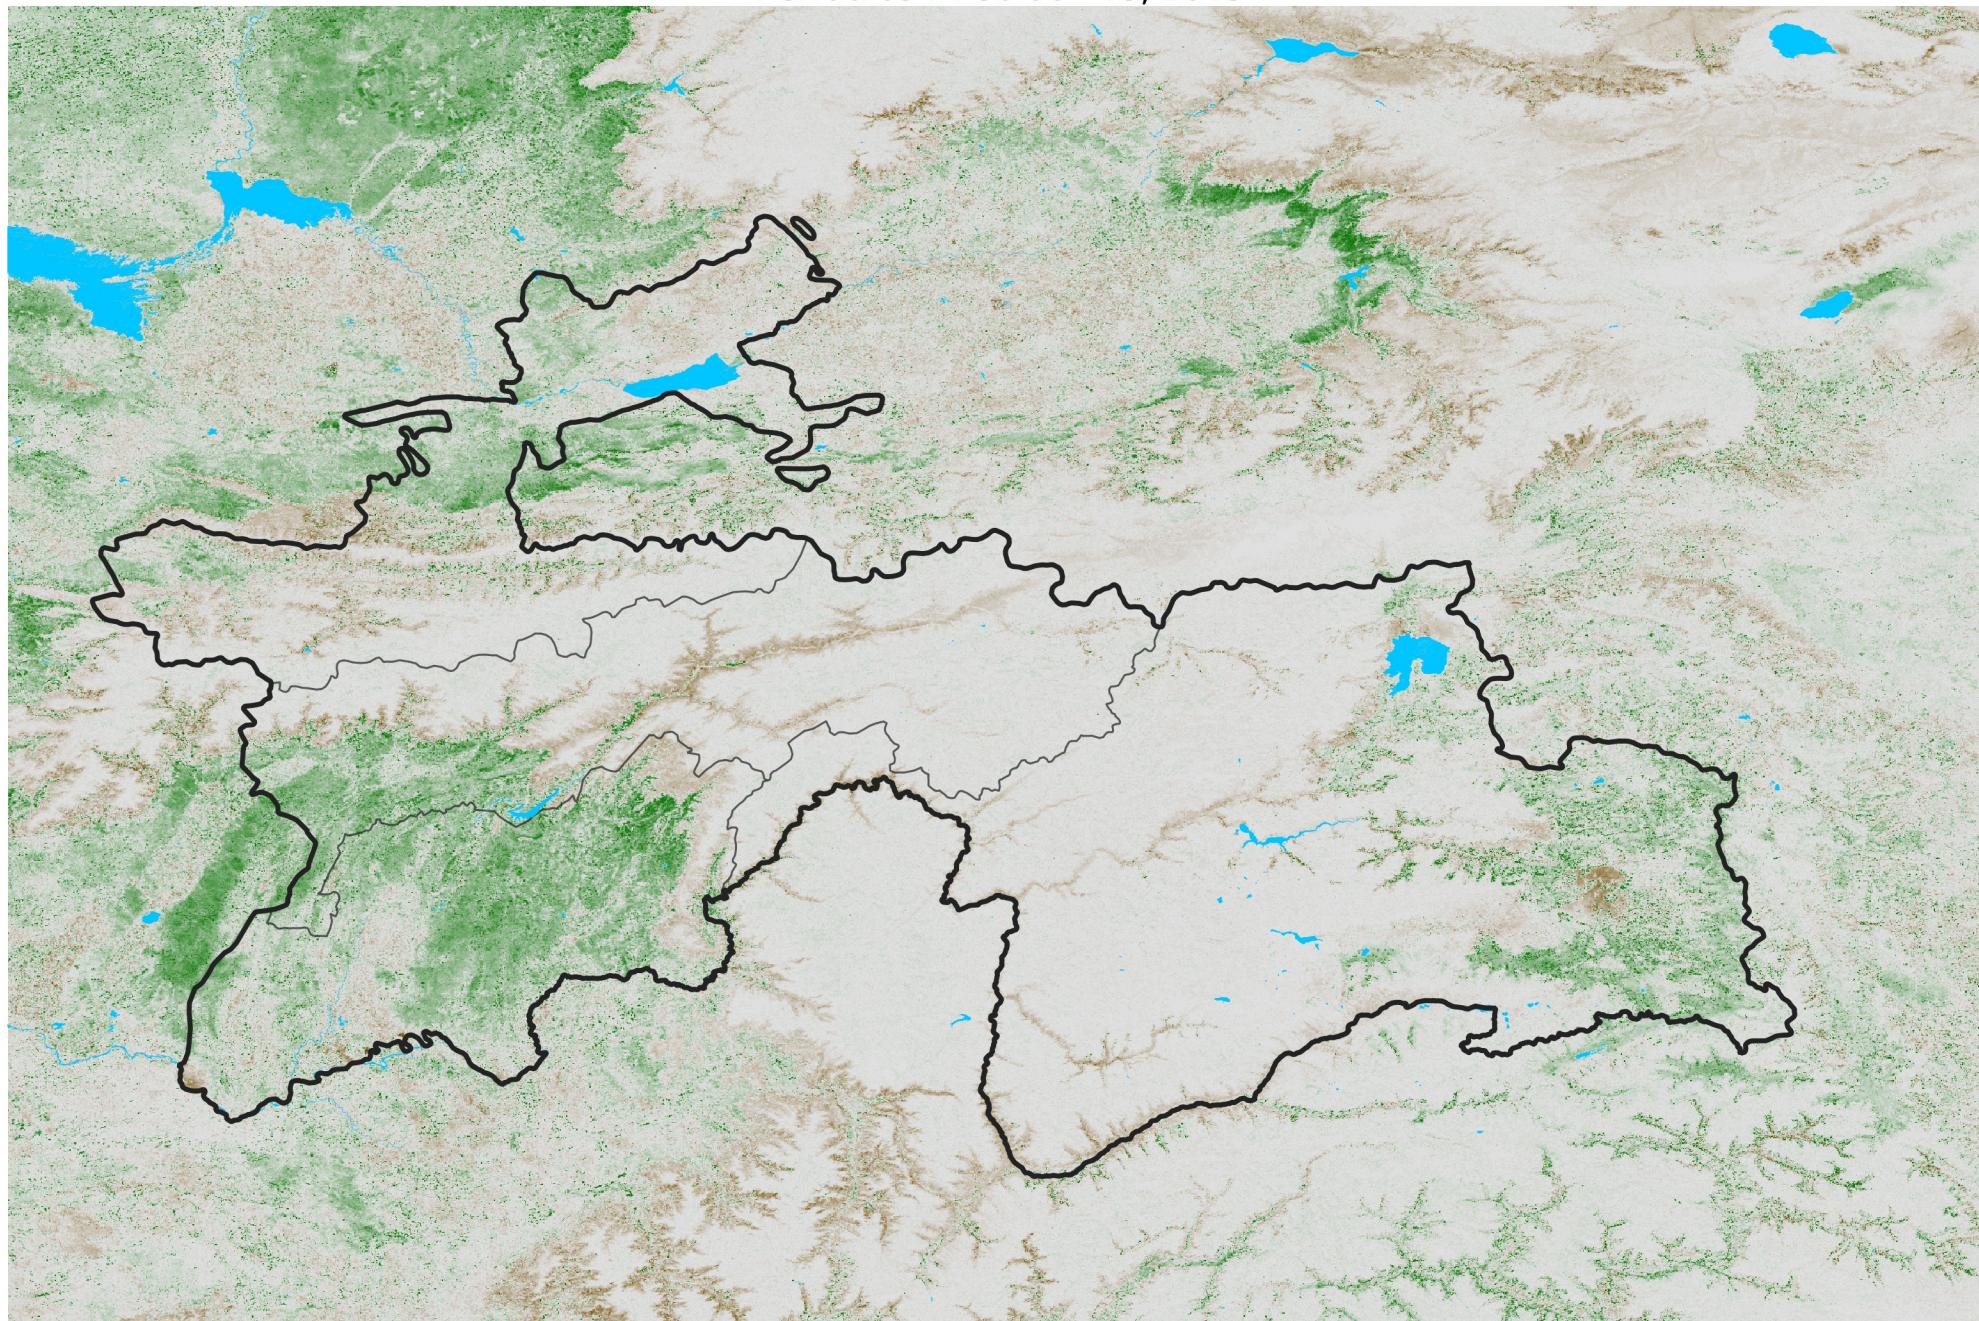

Tajikistan NDVI Anomaly

2015 minus Mean (2012 - 2021)

Period 09 / Feb 06 - 15, 2015

NDVI Anomaly

< -0.3 -0.2 -0.1 -0.05 0.05 0.1 0.2 > 0.3

Negative

No Difference

Positive