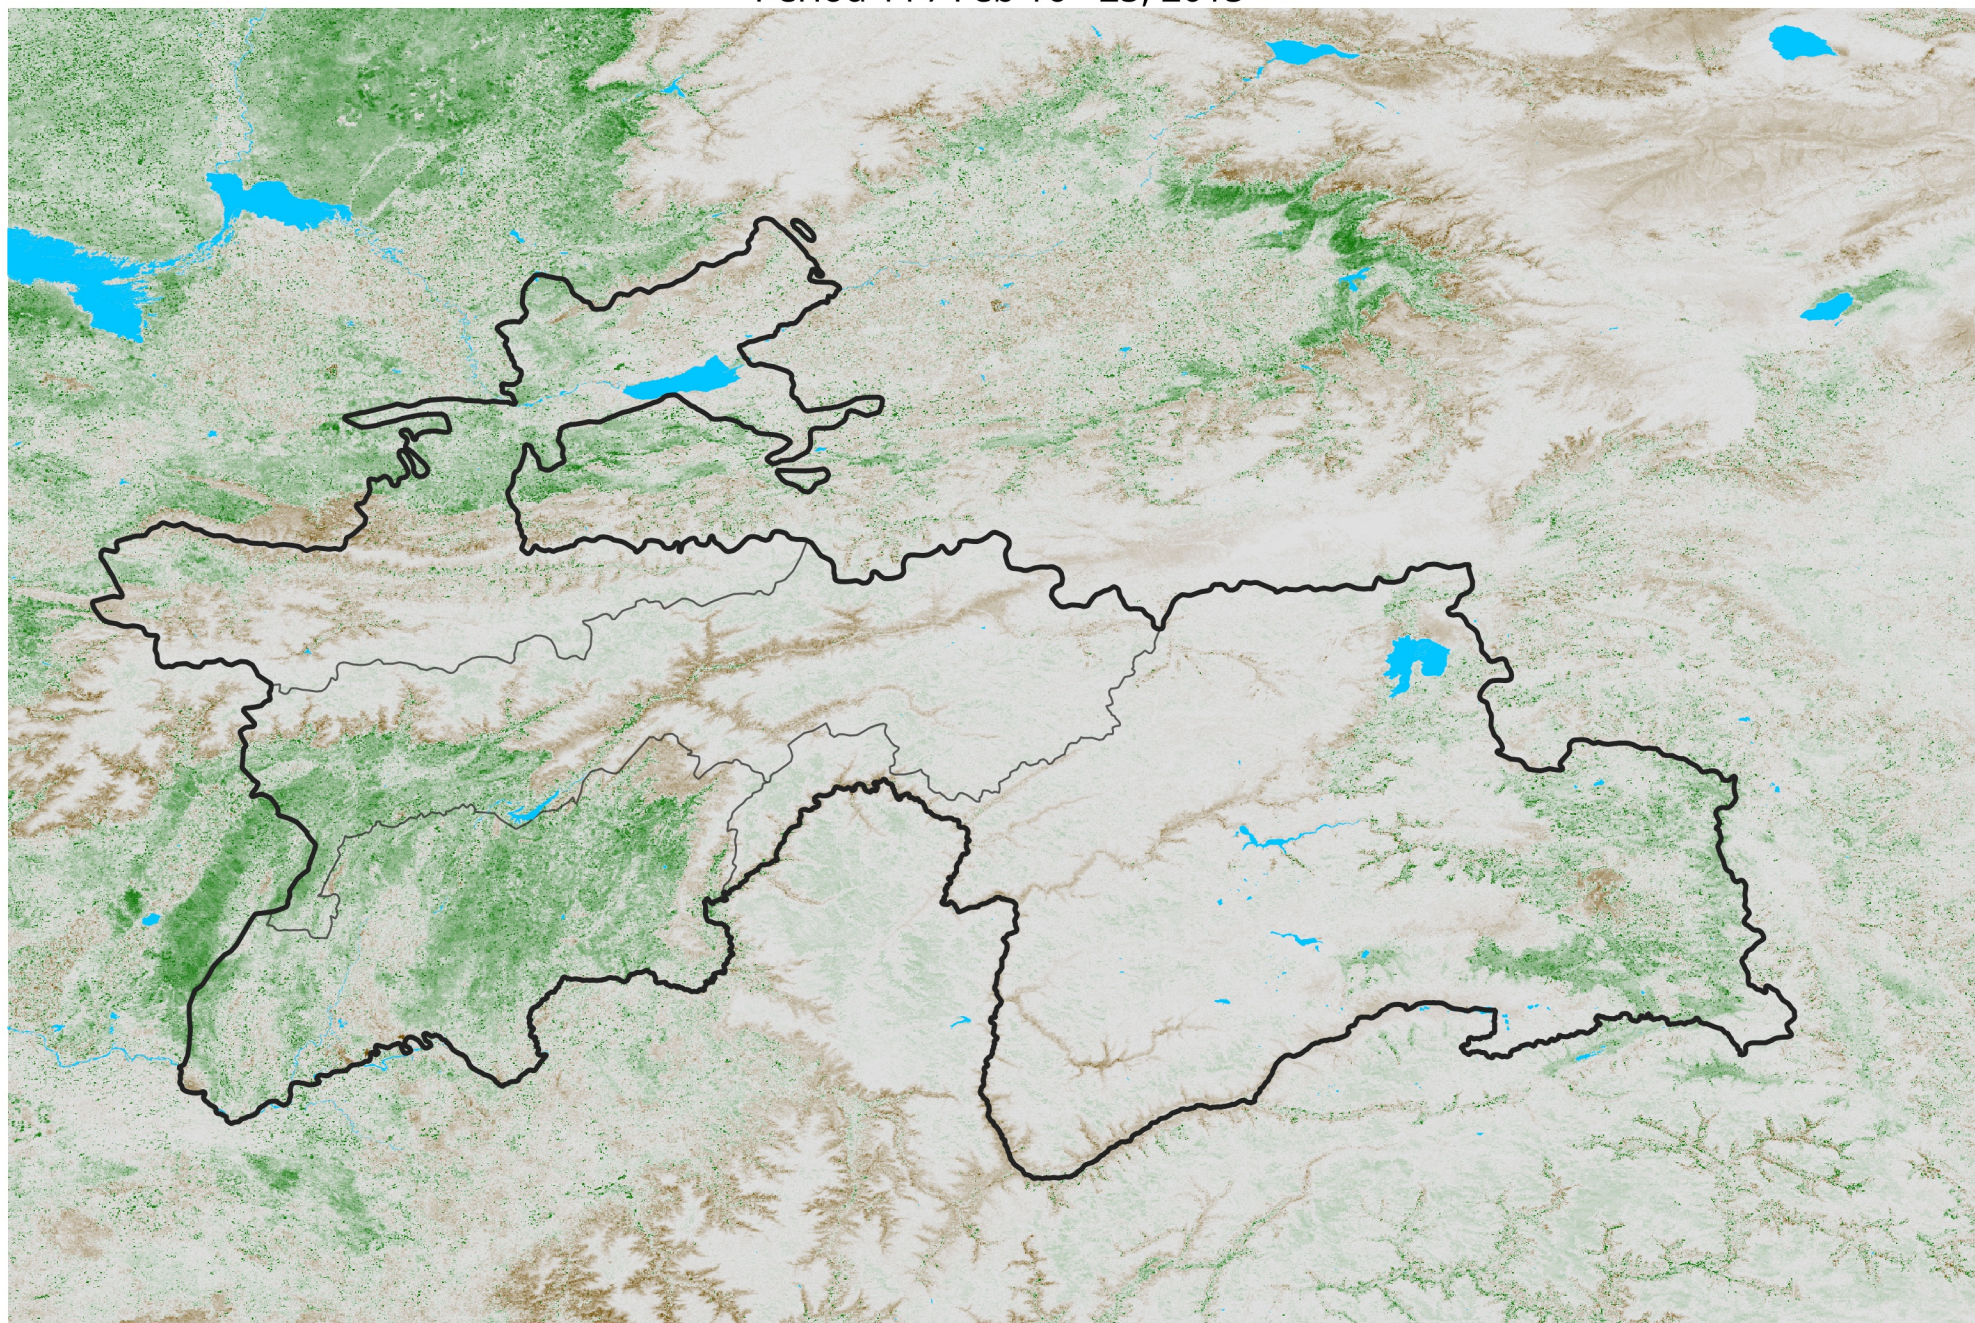

Tajikistan NDVI Anomaly

2015 minus Mean (2012 - 2021)

Period 11 / Feb 16 - 25, 2015

NDVI Anomaly

< -0.3 -0.2 -0.1 -0.05 0.05 0.1 0.2 > 0.3

Negative

No Difference

Positive