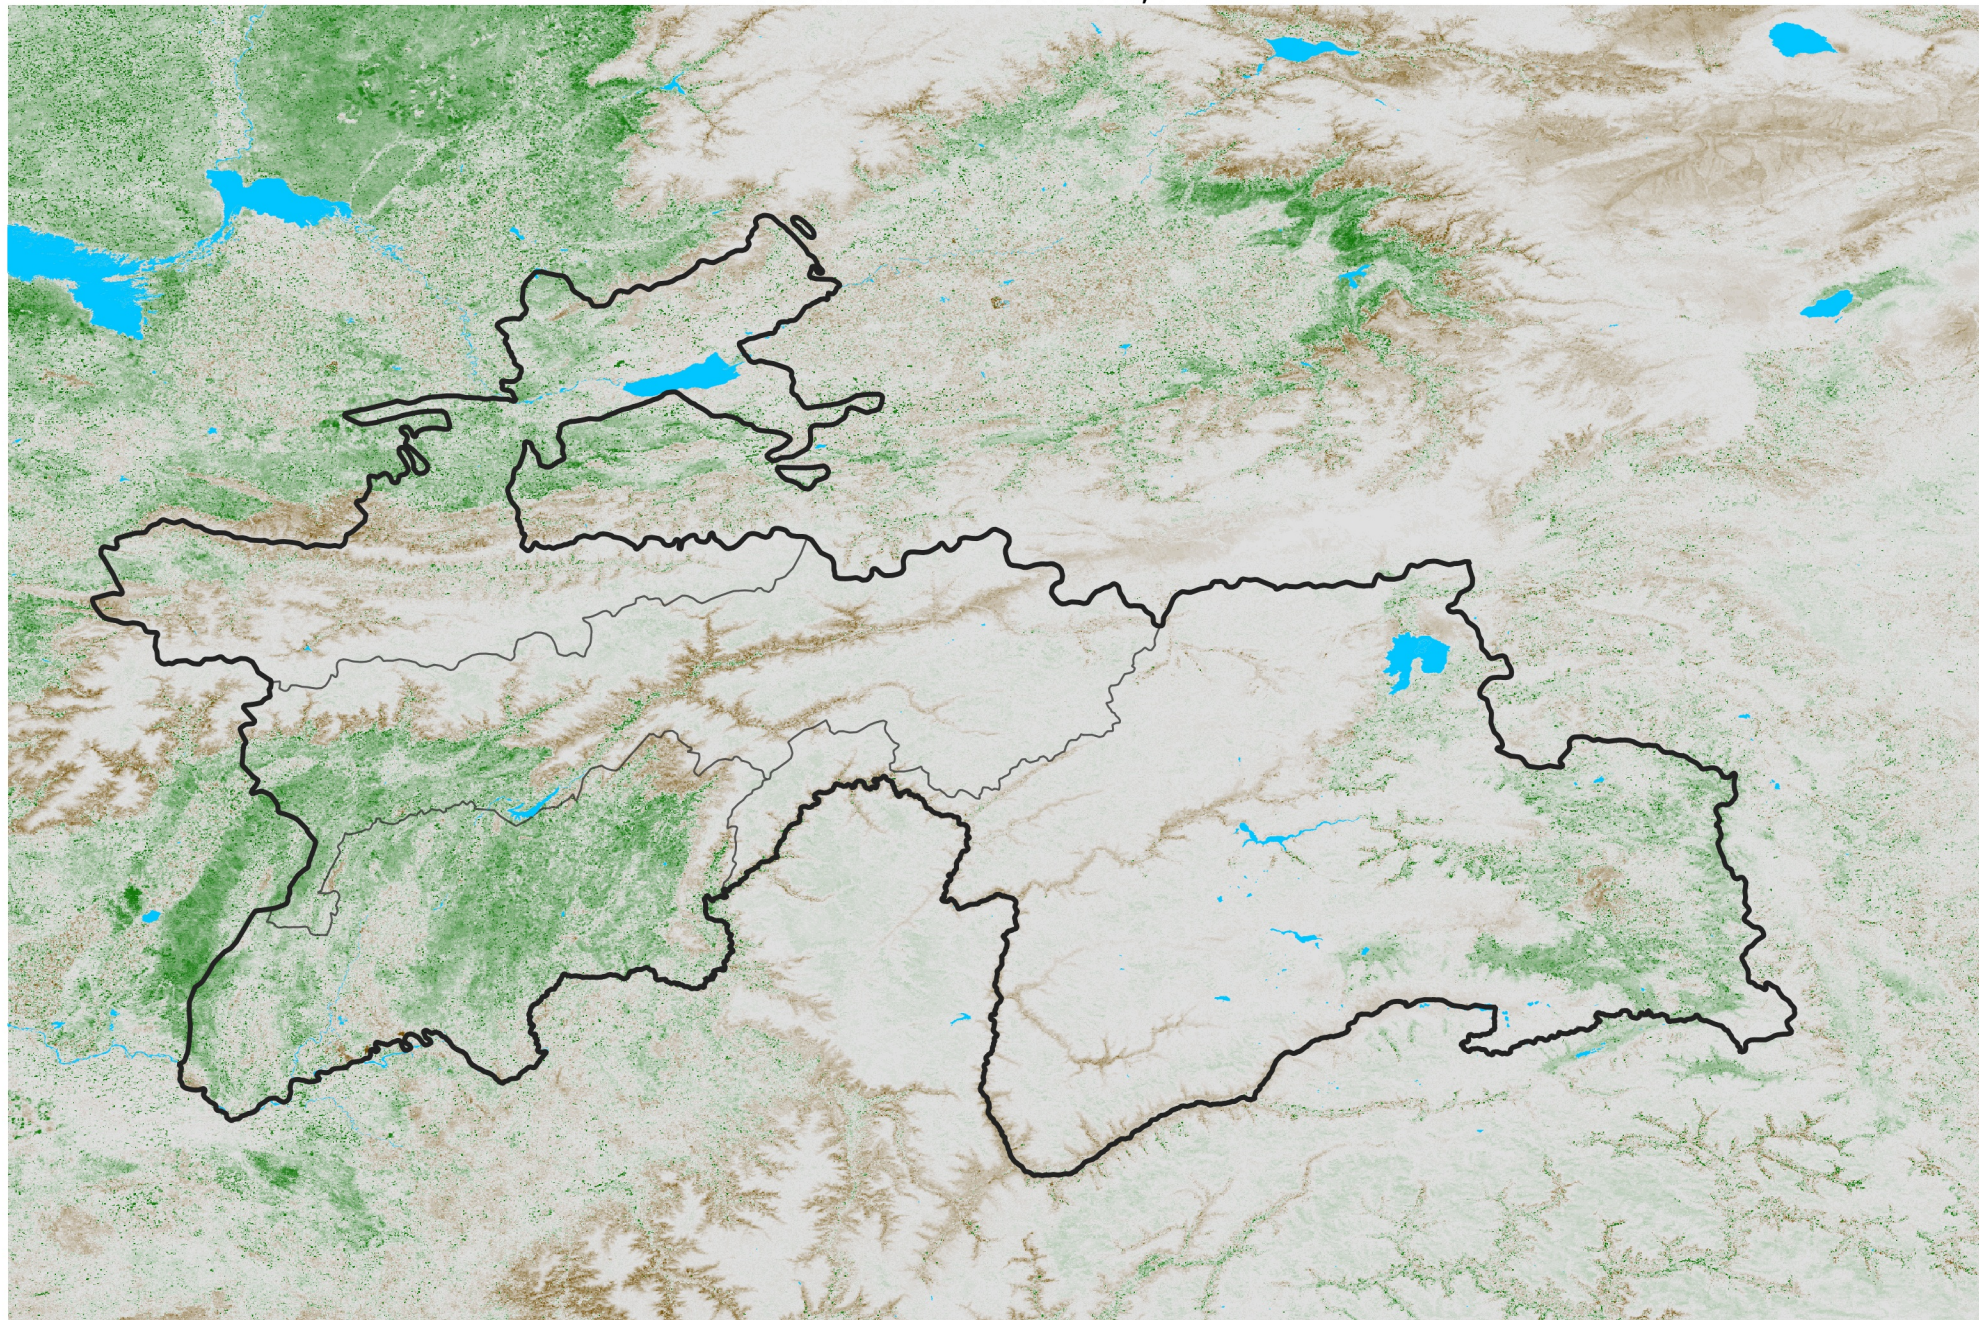

Tajikistan NDVI Anomaly

2015 minus Mean (2012 - 2021)

Period 12 / Feb 21 - 28, 2015

NDVI Anomaly

< -0.3 -0.2 -0.1 -0.05 0.05 0.1 0.2 > 0.3

Negative

No Difference

Positive